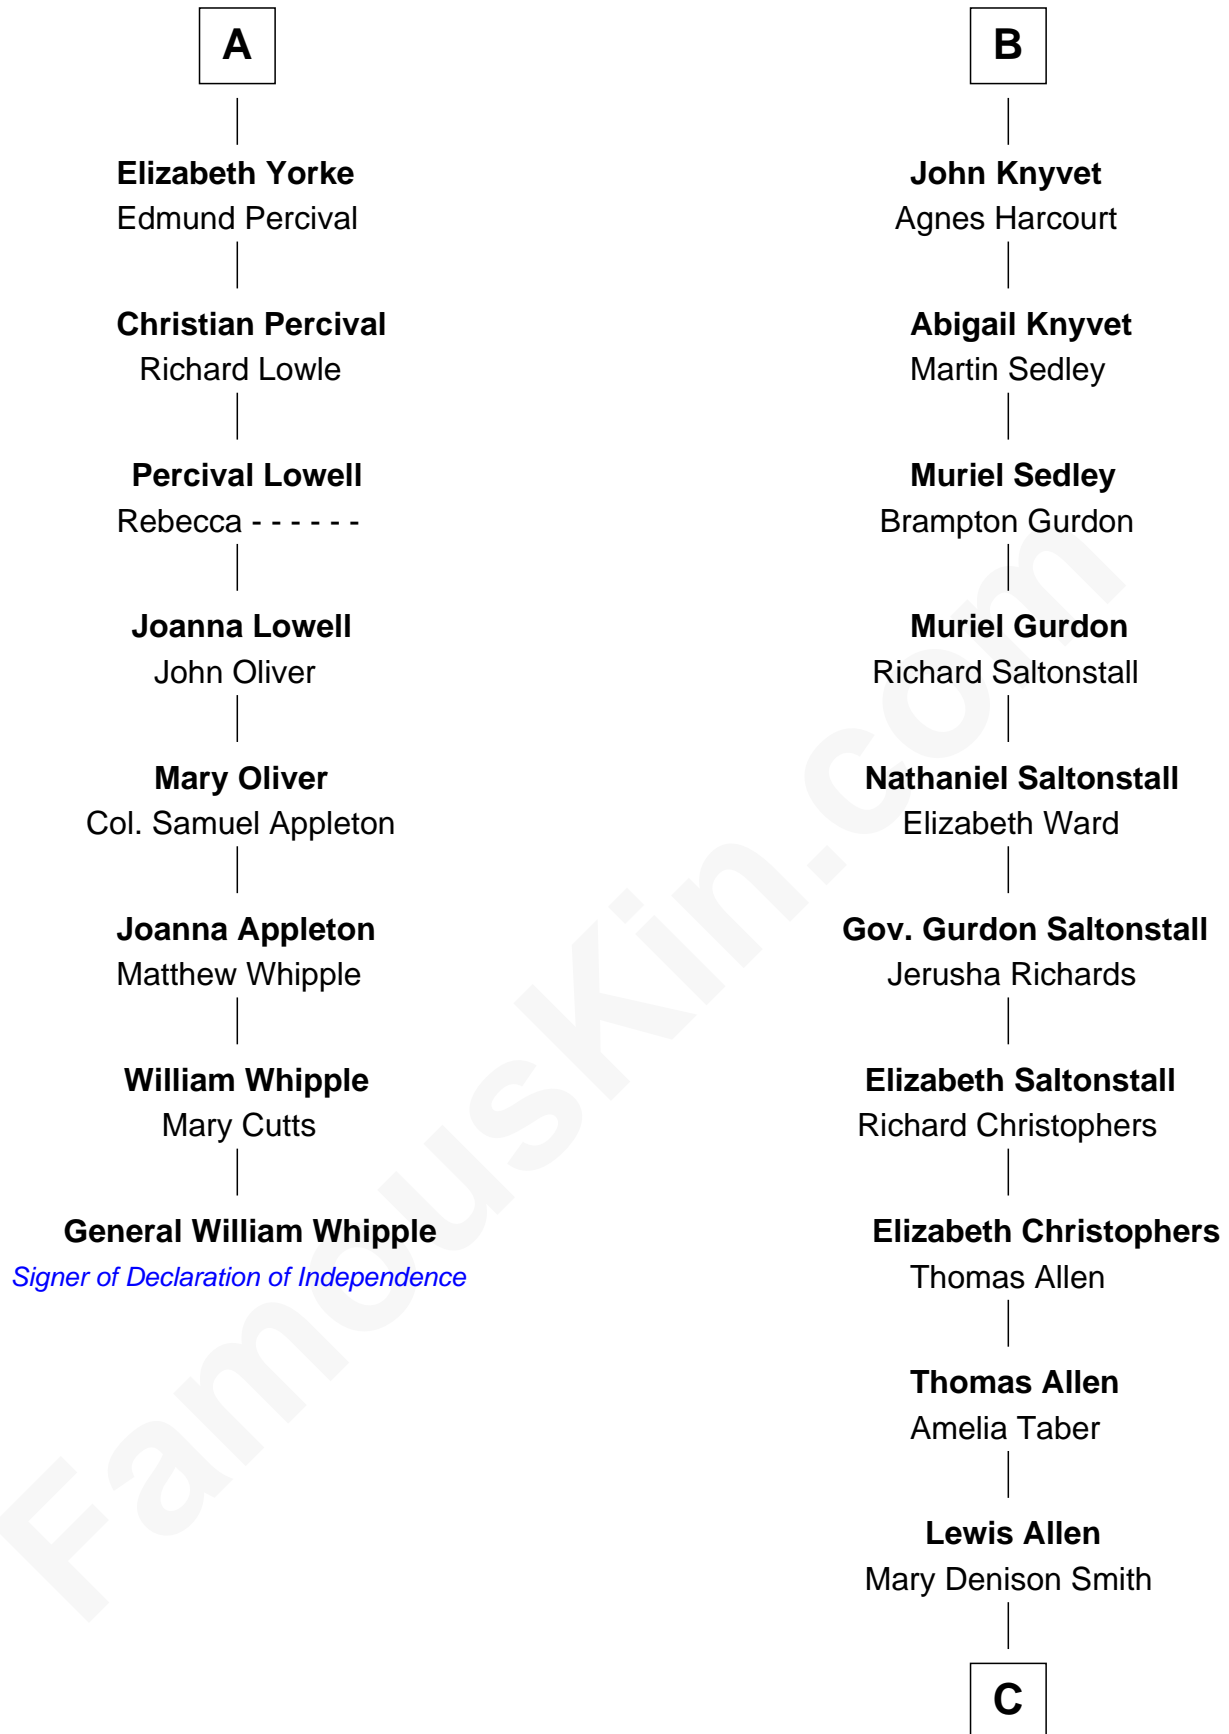

## Relationship Chart of

### General William Whipple

*Signer of the Declaration of Independence*

14th cousin 7 times removed of

**Ted Danson**

*TV Actor - "Cheers", "CSI"*

**Humphrey de Bohun**  
Elizabeth Plantagenet

C

**Thomas Humphrey Cushing Allen**

Jane Deverdier Woodruff

**William Mercer Allen**

Virginia Reakirt Thompson

**Anna Louise Allen**

Edward Bridge Danson

**Edward Bridge Danson**

Jessica Harriet MacMaster

**Ted Danson**