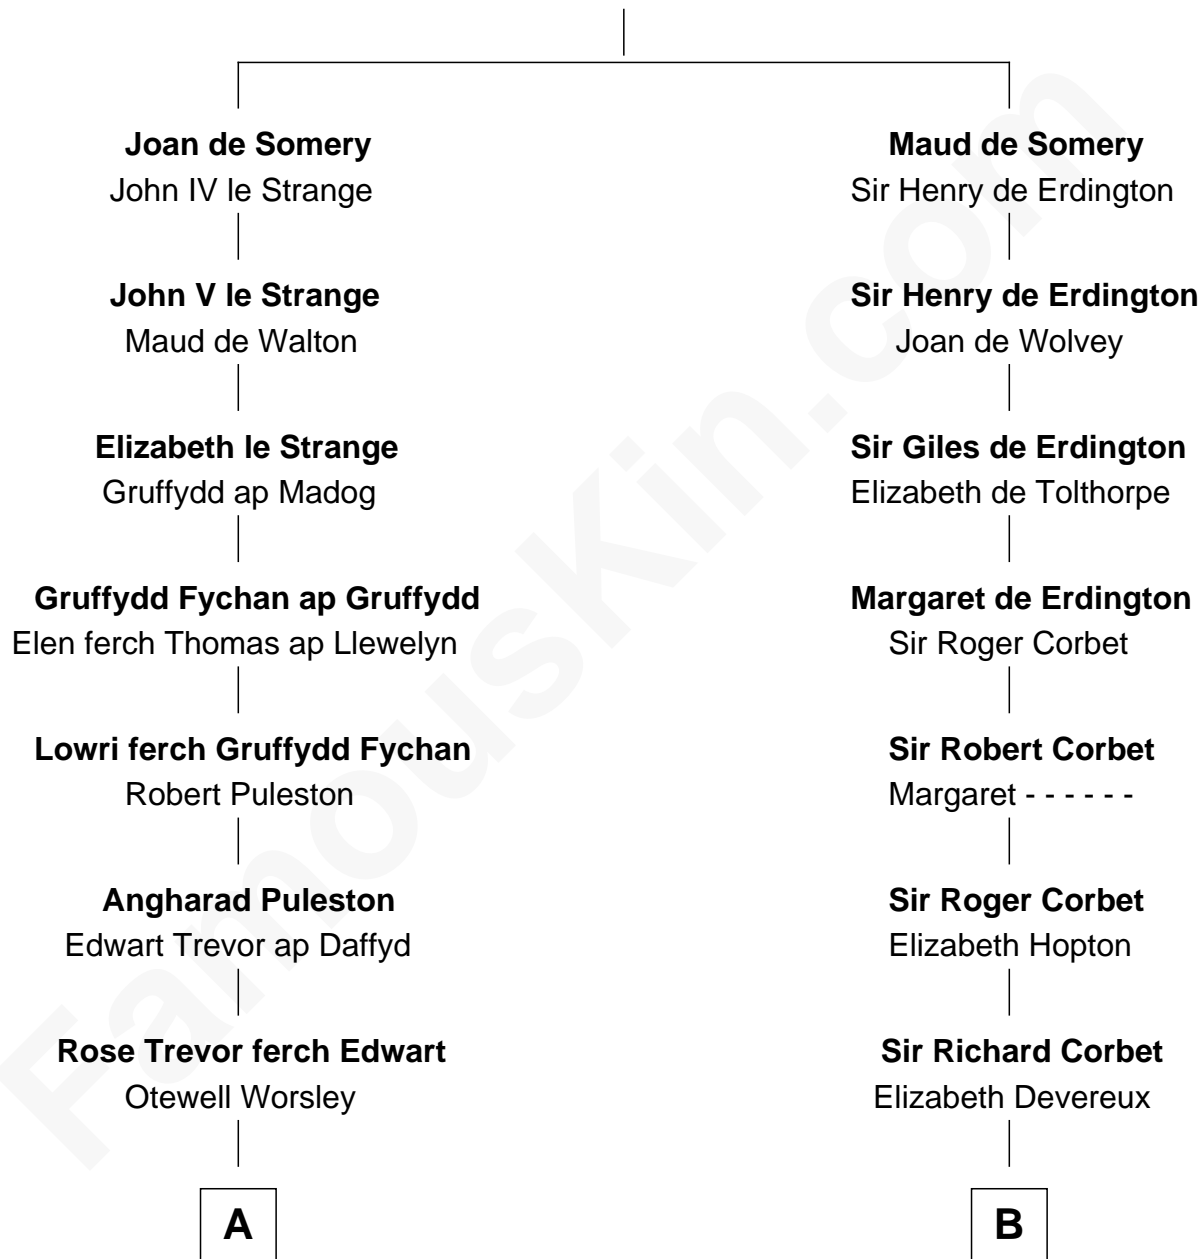

Sir Roger de Somery

Nichole d'Aubenev