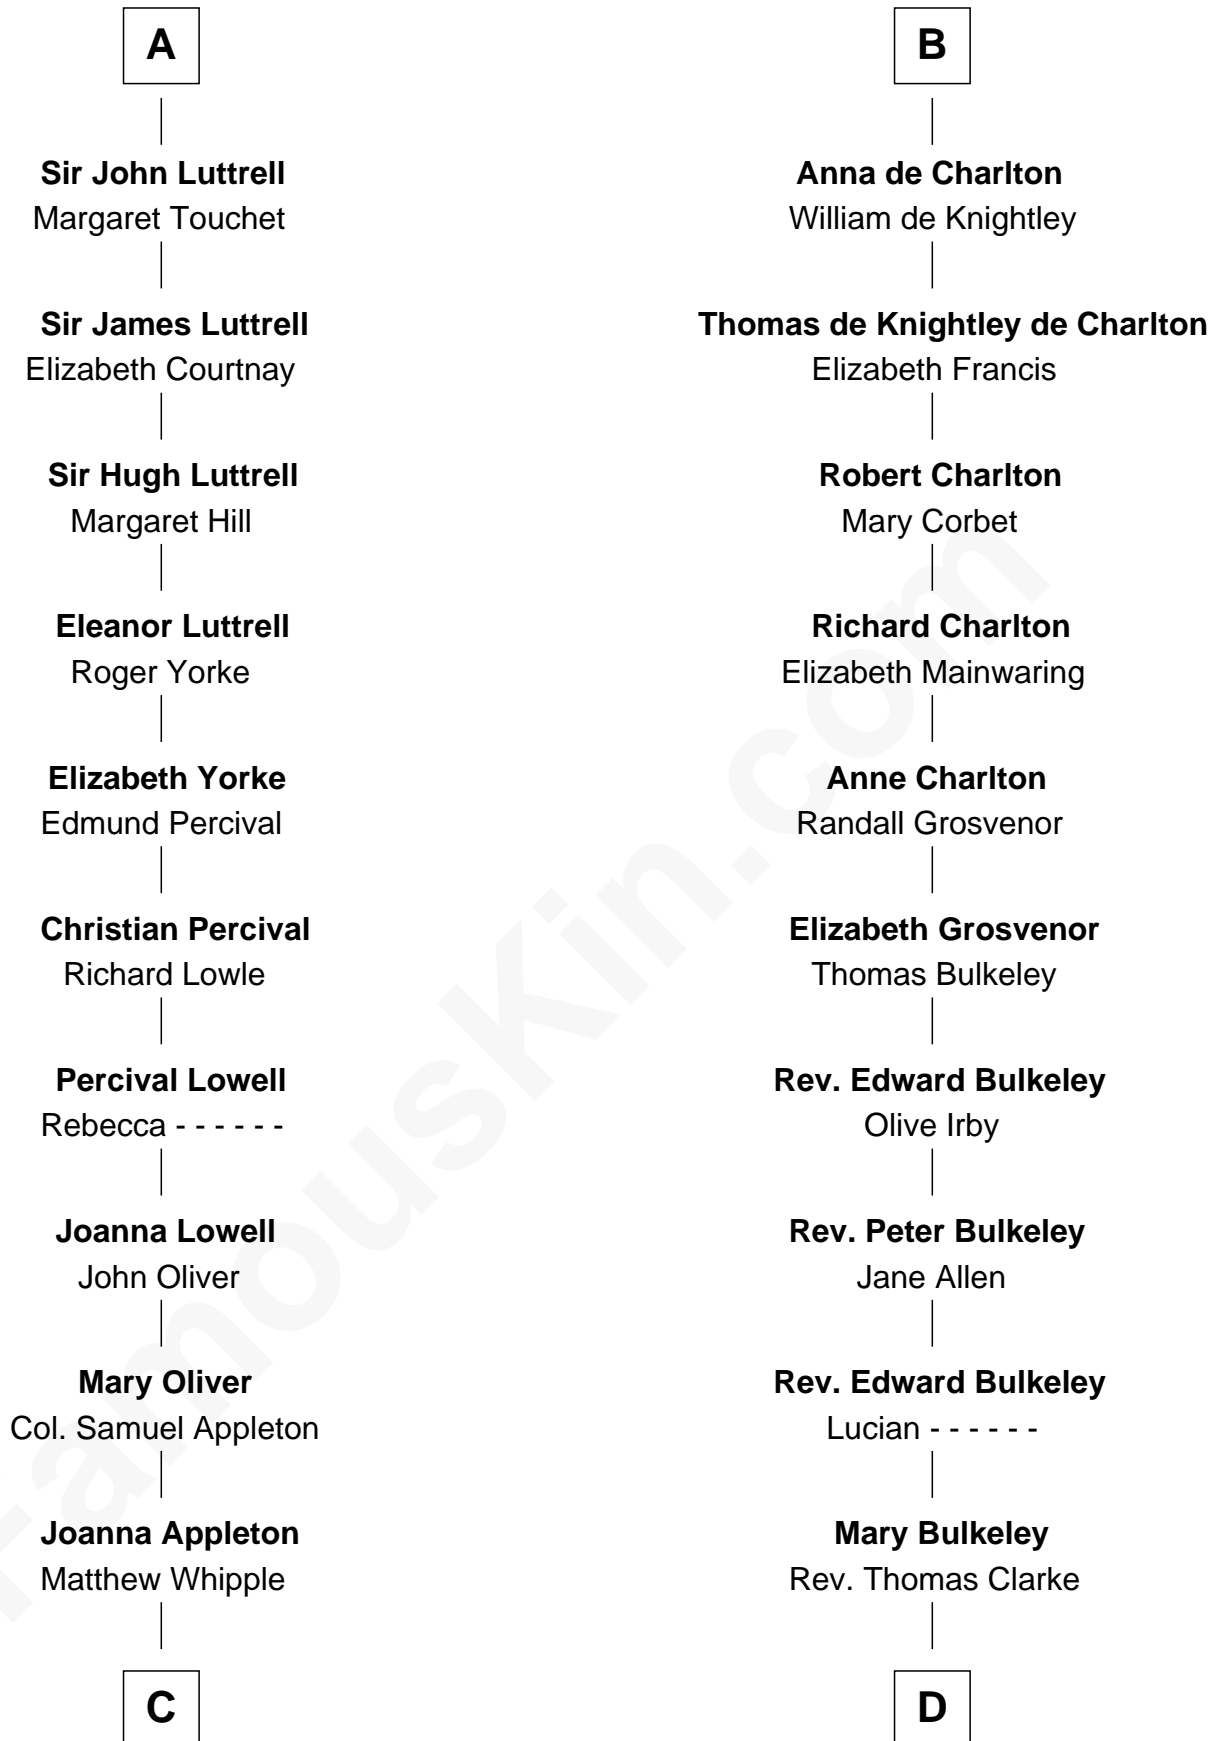

FamousKin.com

Relationship Chart of General William Whipple

Signer of the Declaration of Independence

18th cousin 1 time removed of

John Hancock

Signer of the Declaration of Independence

C

William Whipple

Mary Cutts

General William Whipple

Signer of Declaration of Independence

D

Elizabeth Clarke

John Hancock

Rev. John Hancock

Mary Hawke