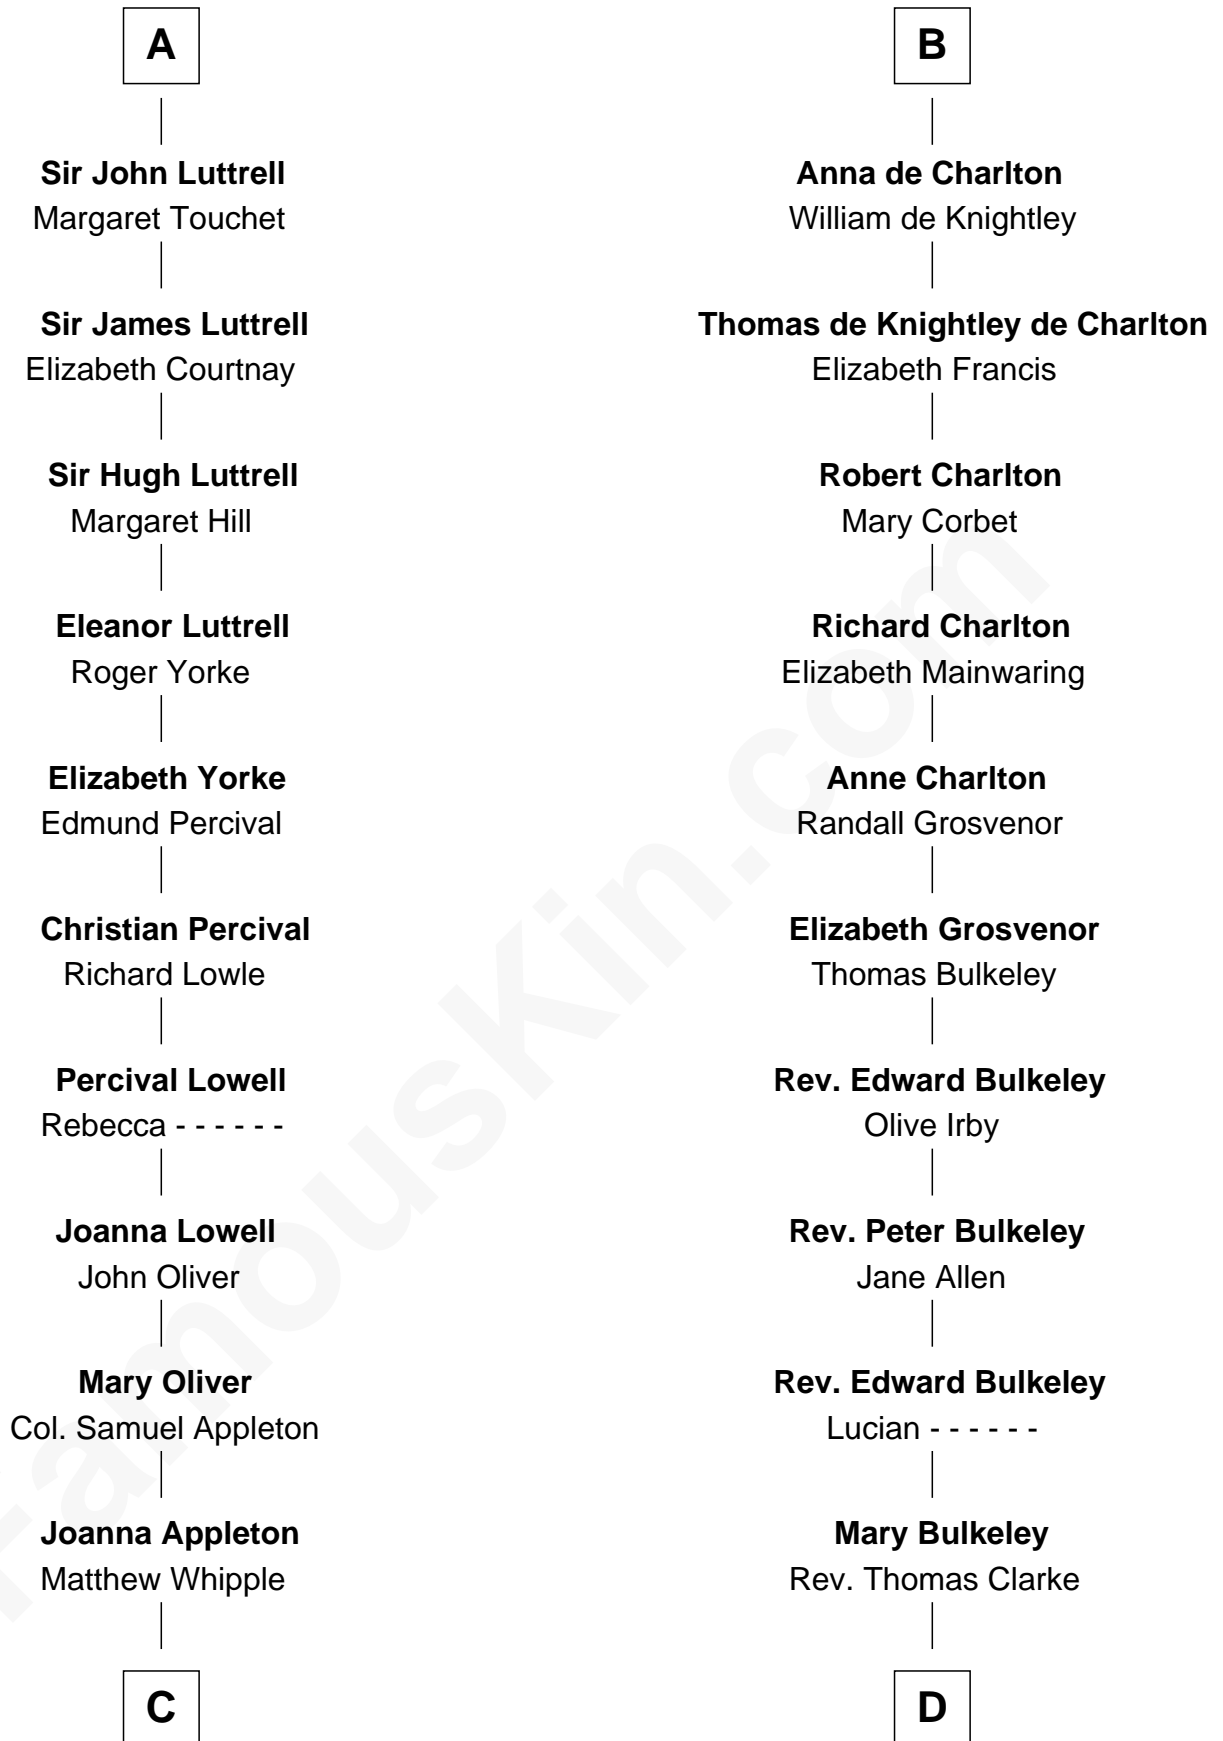

## Relationship Chart of

### General William Whipple

*Signer of the Declaration of Independence*

18th cousin 1 time removed of

**John Hancock**

*Signer of the Declaration of Independence*

**C**

**William Whipple**

Mary Cutts

**General William Whipple**

*Signer of Declaration of Independence*

**D**

**Elizabeth Clarke**

John Hancock

**Rev. John Hancock**

Mary Hawke

**John Hancock**