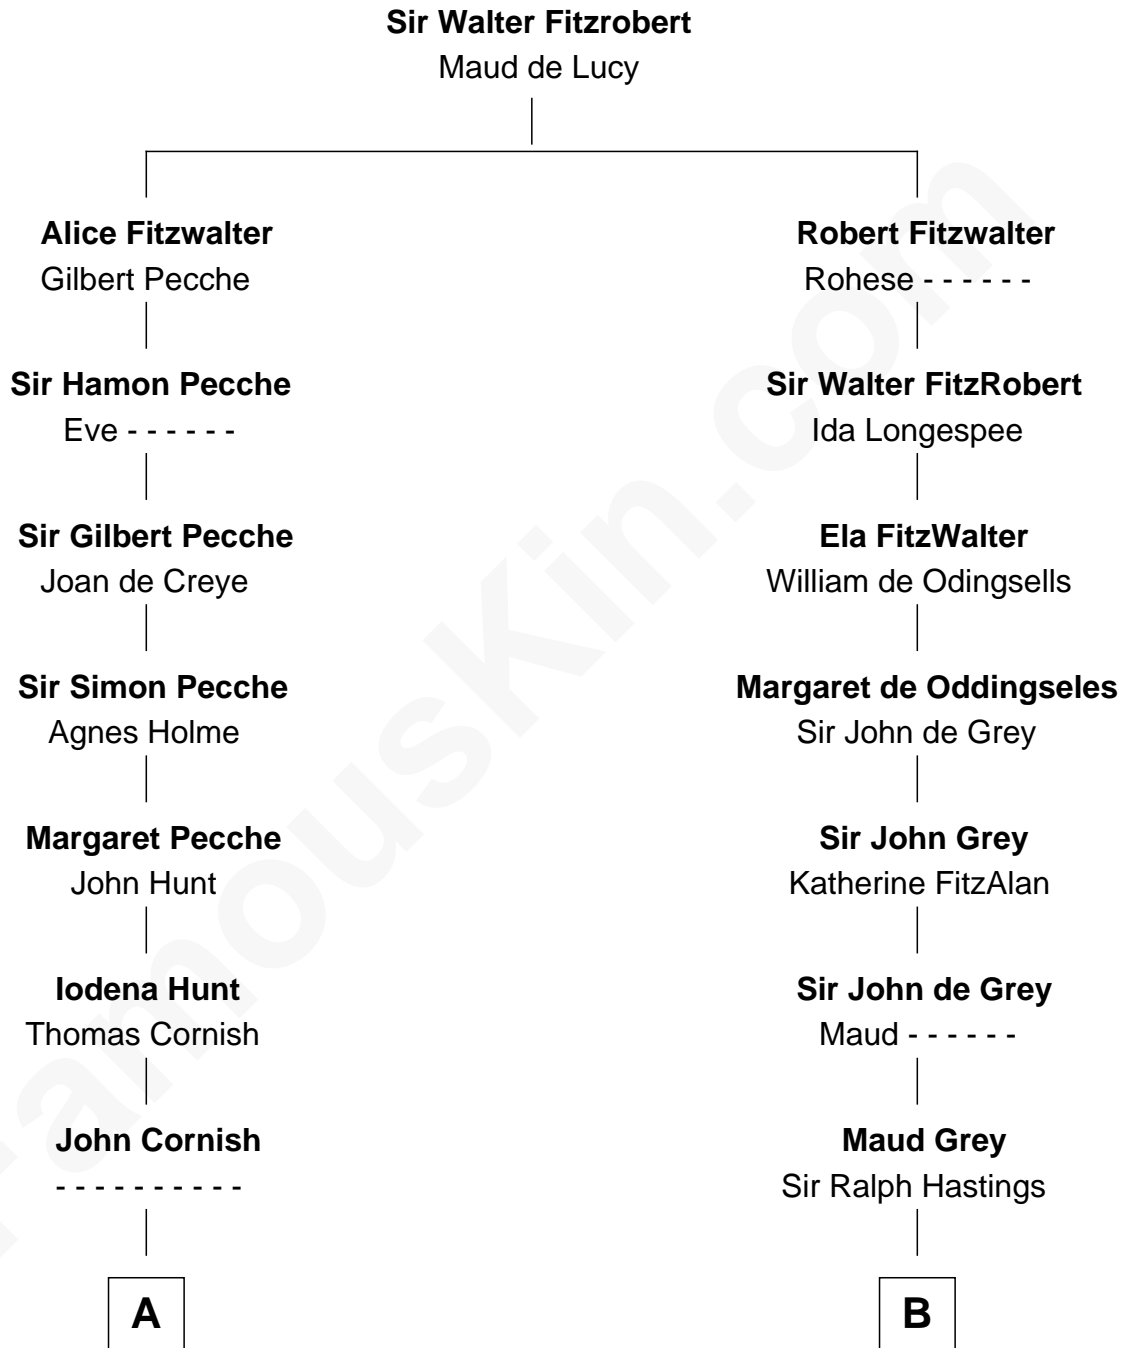

FamousKin.com

Relationship Chart of General William Whipple

Signer of the Declaration of Independence

16th cousin 5 times removed of

Charles Darwin

Theory of Evolution

C

Paul Foley
Elizabeth Turton

Penelope Foley
Charles Howard

Mary Howard
Erasmus Darwin

Dr. Robert Waring Darwin
Susanna Wedgwood

Charles Darwin
Theory of Evolution