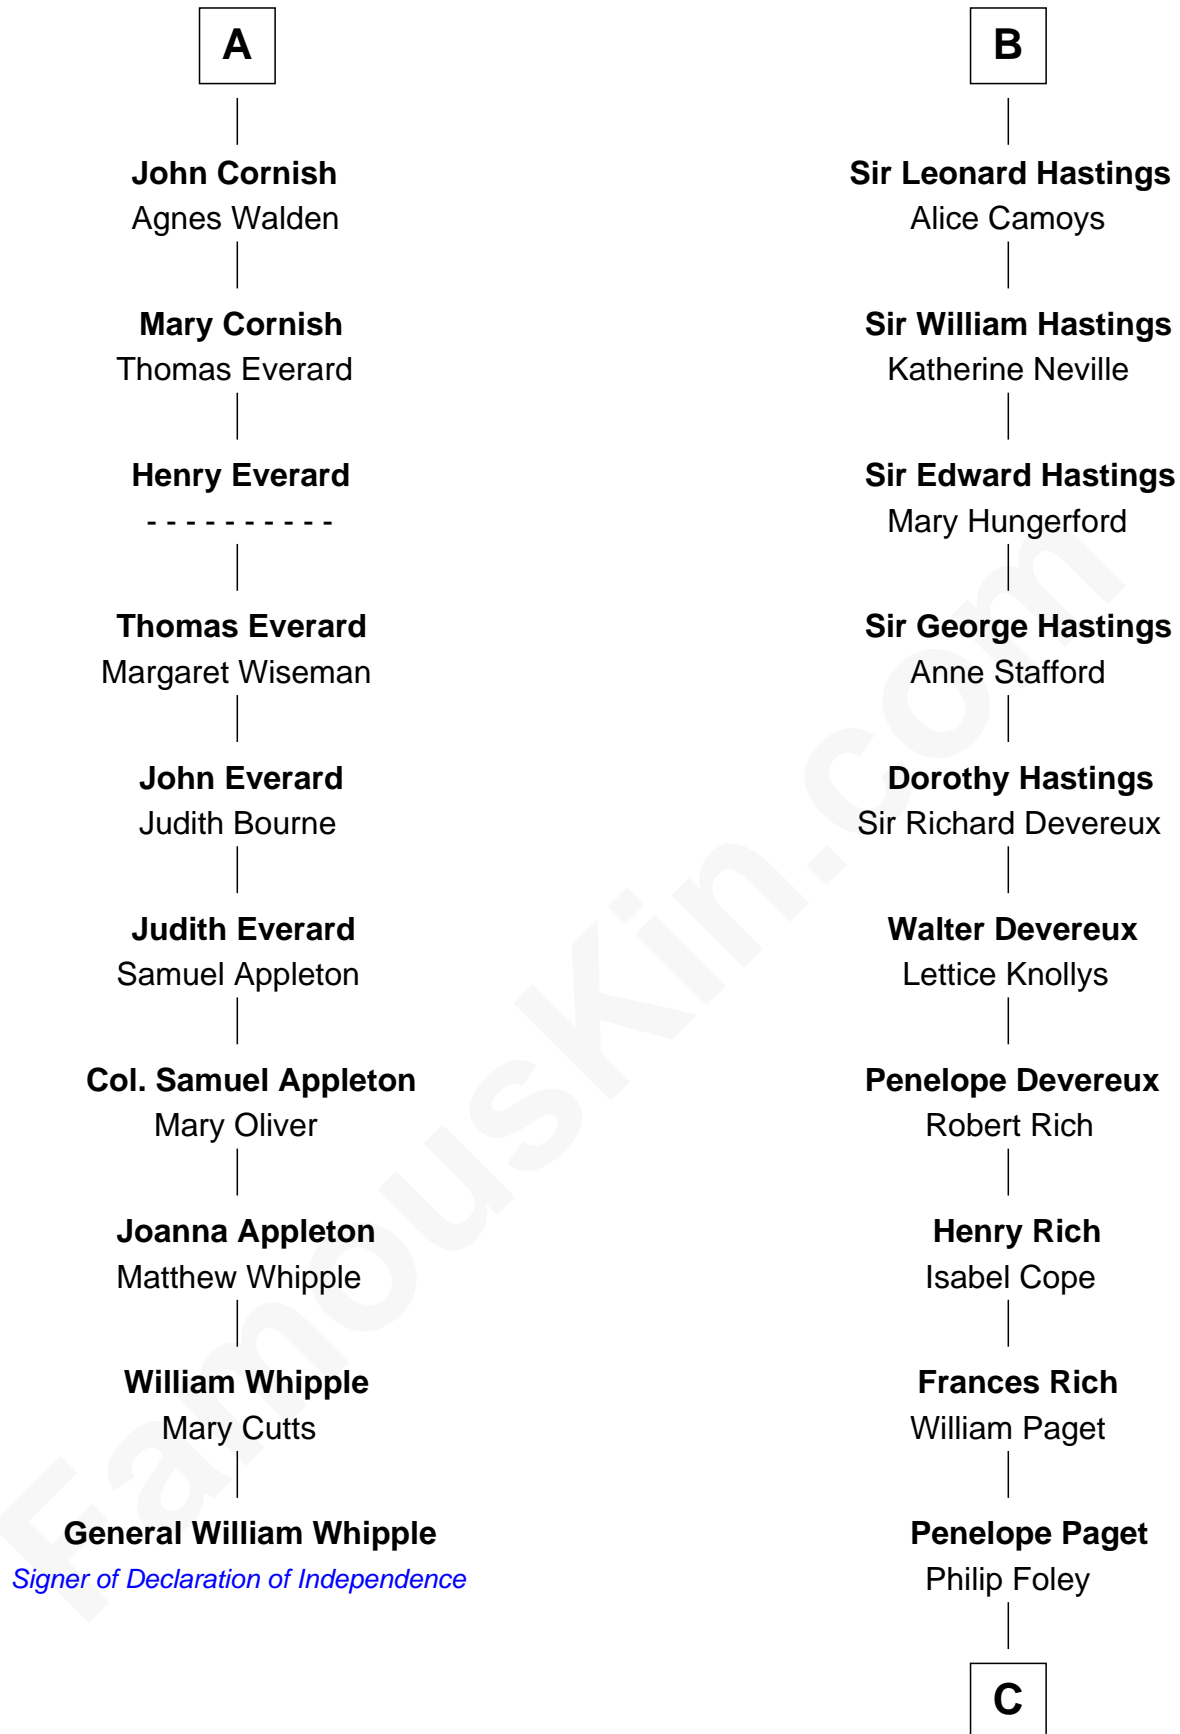

FamousKin.com

Relationship Chart of General William Whipple

Signer of the Declaration of Independence

16th cousin 5 times removed of

Charles Darwin

Theory of Evolution

C

Paul Foley
Elizabeth Turton

Penelope Foley
Charles Howard

Mary Howard
Erasmus Darwin

Dr. Robert Waring Darwin
Susanna Wedgwood

Charles Darwin
Theory of Evolution