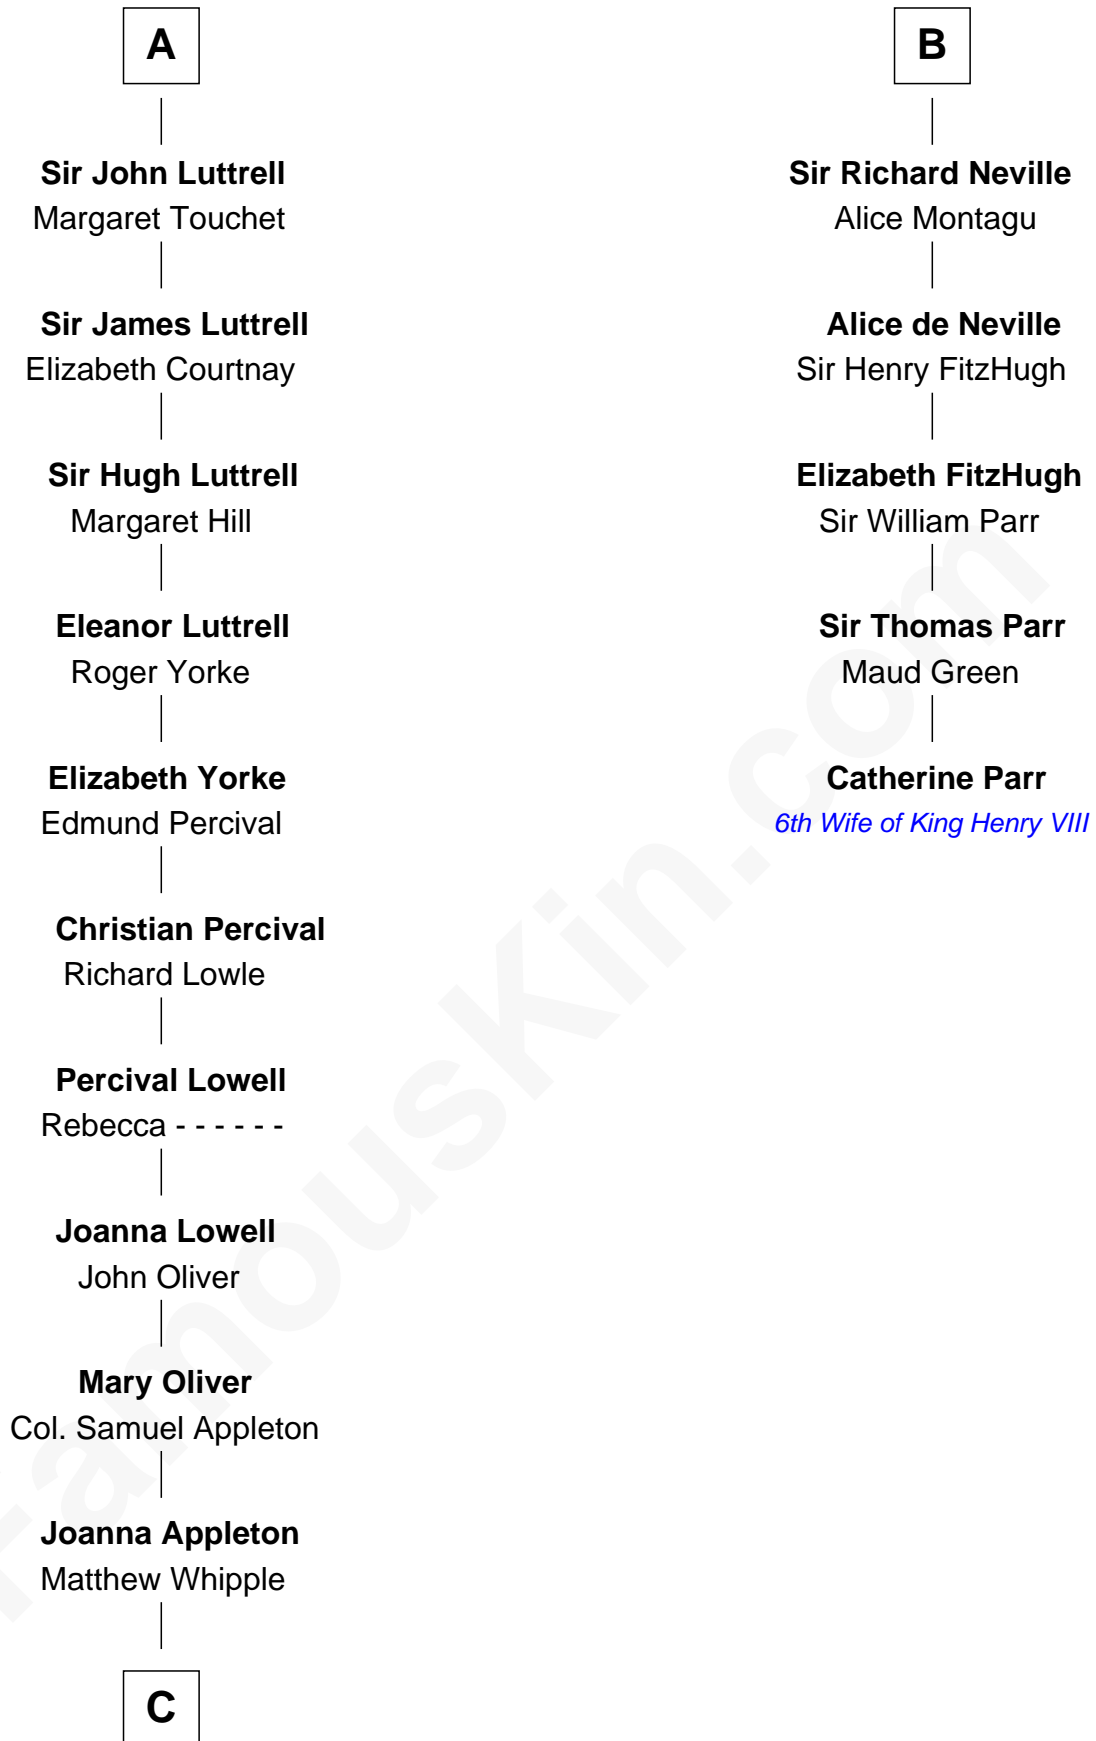

## Relationship Chart of

### General William Whipple

*Signer of the Declaration of Independence*

11th cousin 7 times removed of

**Catherine Parr**

*6th Wife of King Henry VIII*

C

William Whipple

Mary Cutts