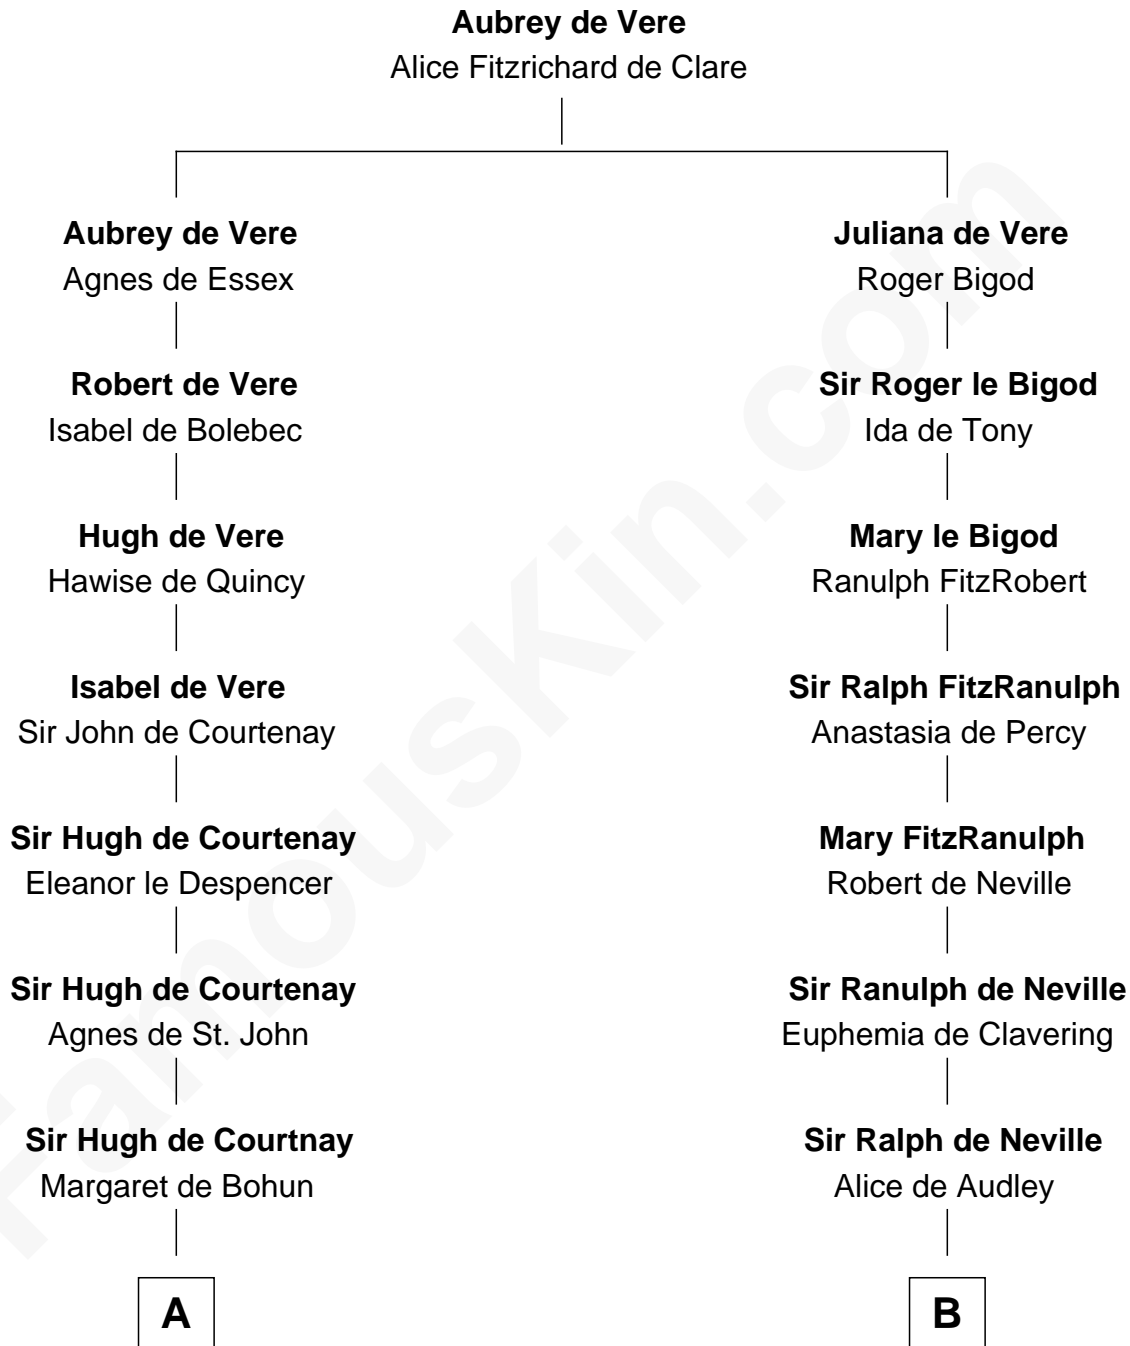

FamousKin.com

Relationship Chart of General William Whipple

Signer of the Declaration of Independence

13th cousin 7 times removed of

Catherine Parr

6th Wife of King Henry VIII

C

—
Mary Oliver
Col. Samuel Appleton

—
Joanna Appleton
Matthew Whipple

—
William Whipple
Mary Cutts

—
General William Whipple
Signer of Declaration of Independence

FamousKin.com