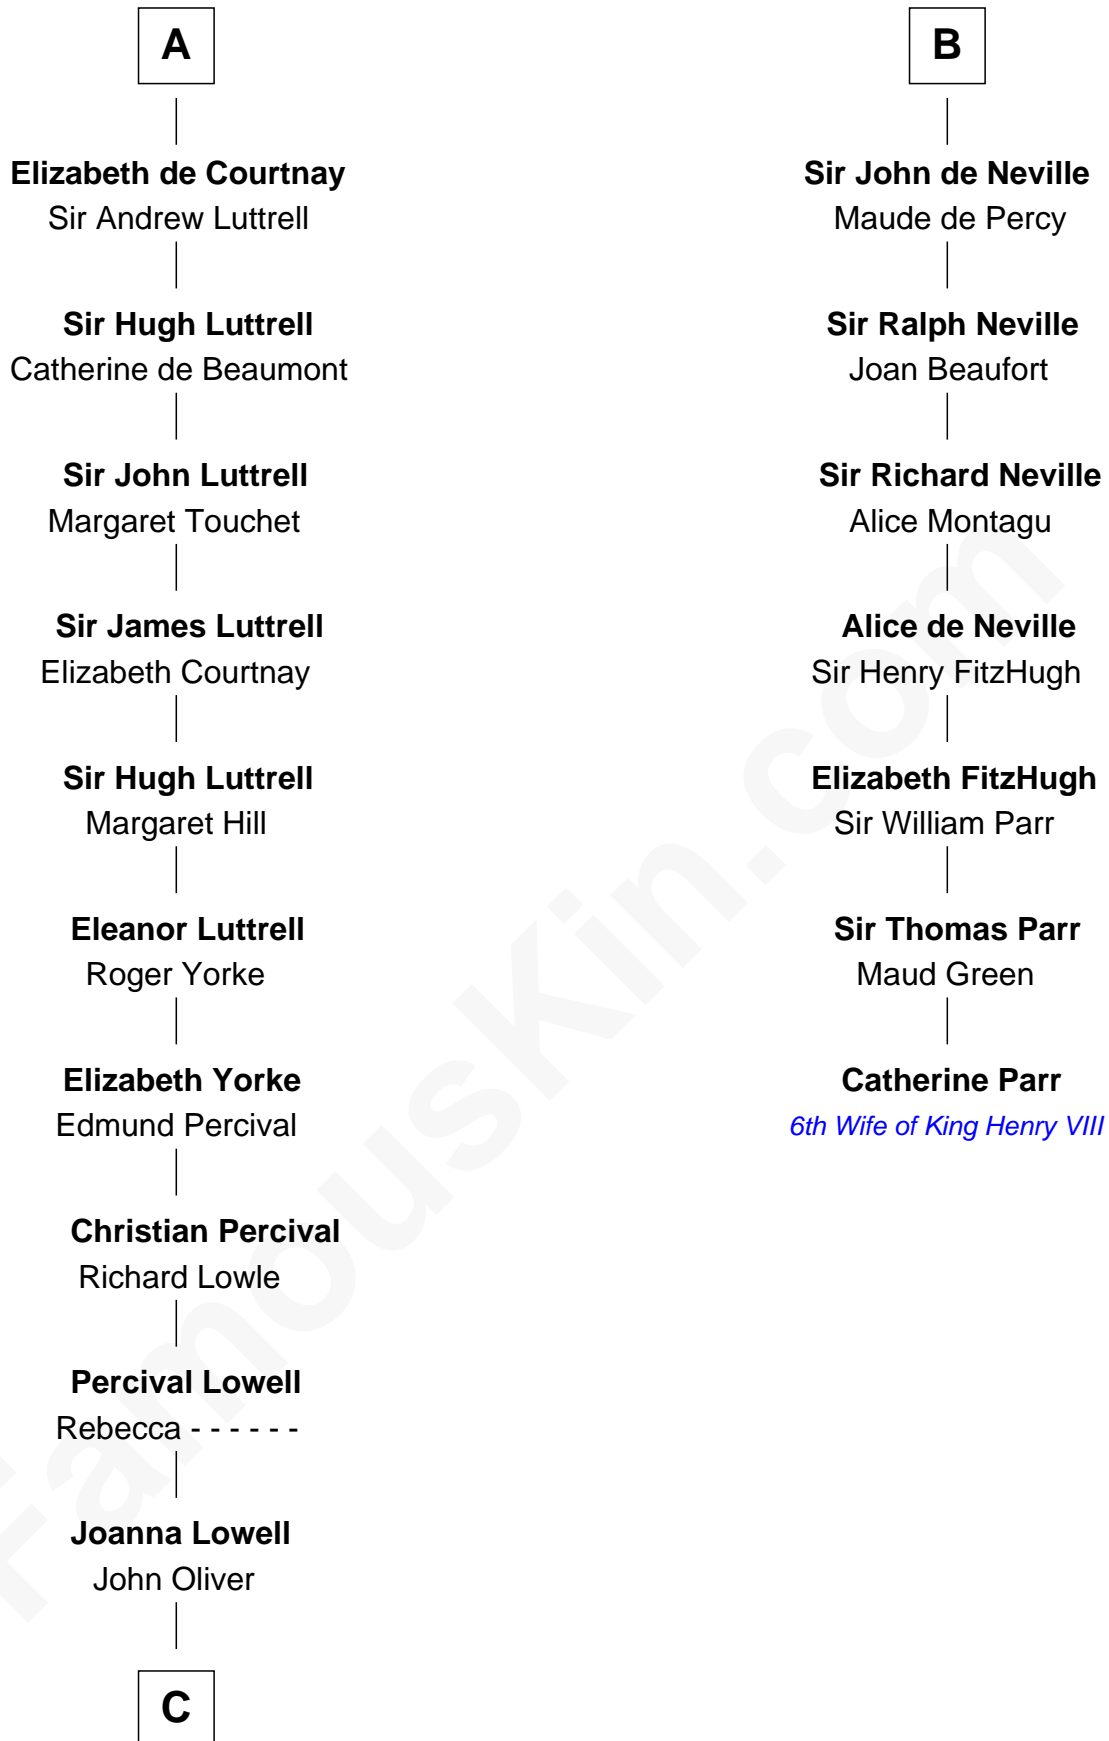

FamousKin.com

Relationship Chart of General William Whipple

Signer of the Declaration of Independence

13th cousin 7 times removed of

Catherine Parr

6th Wife of King Henry VIII

C

—
Mary Oliver
Col. Samuel Appleton

—
Joanna Appleton
Matthew Whipple

—
William Whipple
Mary Cutts

—
General William Whipple
Signer of Declaration of Independence

FamousKin.com