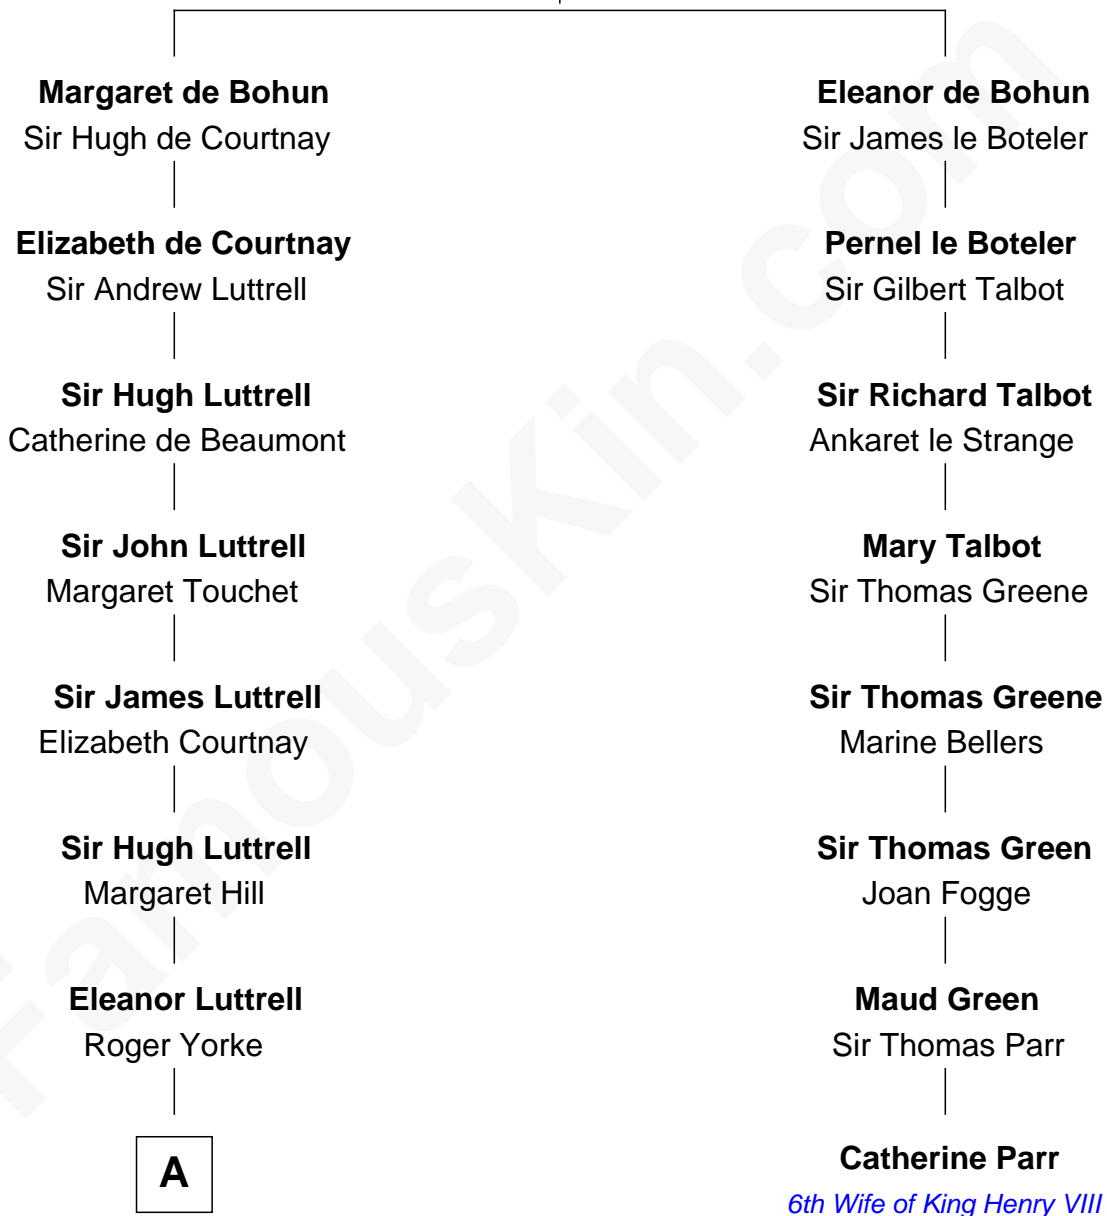

FamousKin.com

Relationship Chart of

General William Whipple

Signer of the Declaration of Independence

7th cousin 7 times removed of

Catherine Parr

6th Wife of King Henry VIII

Humphrey de Bohun
Elizabeth Plantagenet

A

—
Elizabeth Yorke
Edmund Percival

—
Christian Percival
Richard Lowle

—
Percival Lowell
Rebecca - - - - -

—
Joanna Lowell
John Oliver

—
Mary Oliver
Col. Samuel Appleton

—
Joanna Appleton
Matthew Whipple

—
William Whipple
Mary Cutts