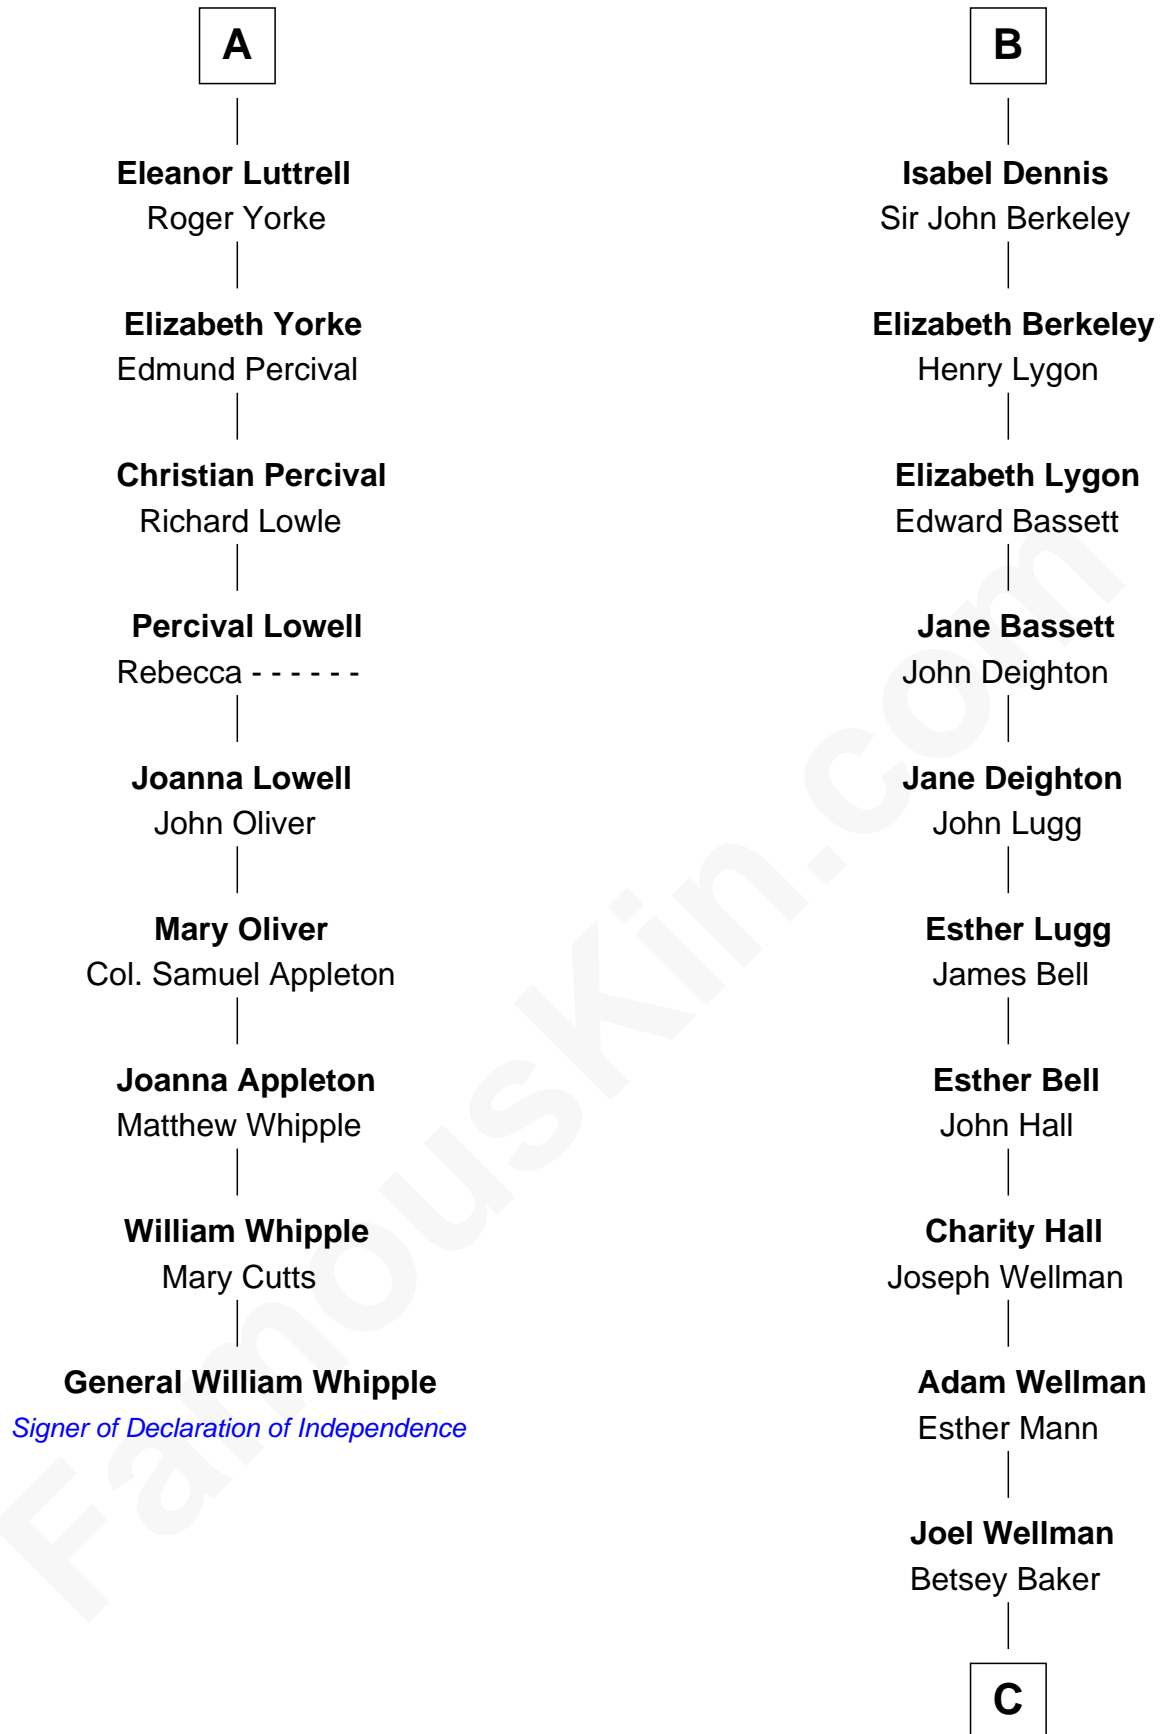

FamousKin.com

Relationship Chart of

General William Whipple

Signer of the Declaration of Independence

15th cousin 4 times removed of

Jack London

Author of "The Call of the Wild"

C

—
Marshall Daniel Wellman

Eleanor Garrett Jones

—
Flora Wellman

William Henry Chaney

—
Jack London

Author of "The Call of the Wild"

FamousKin.com