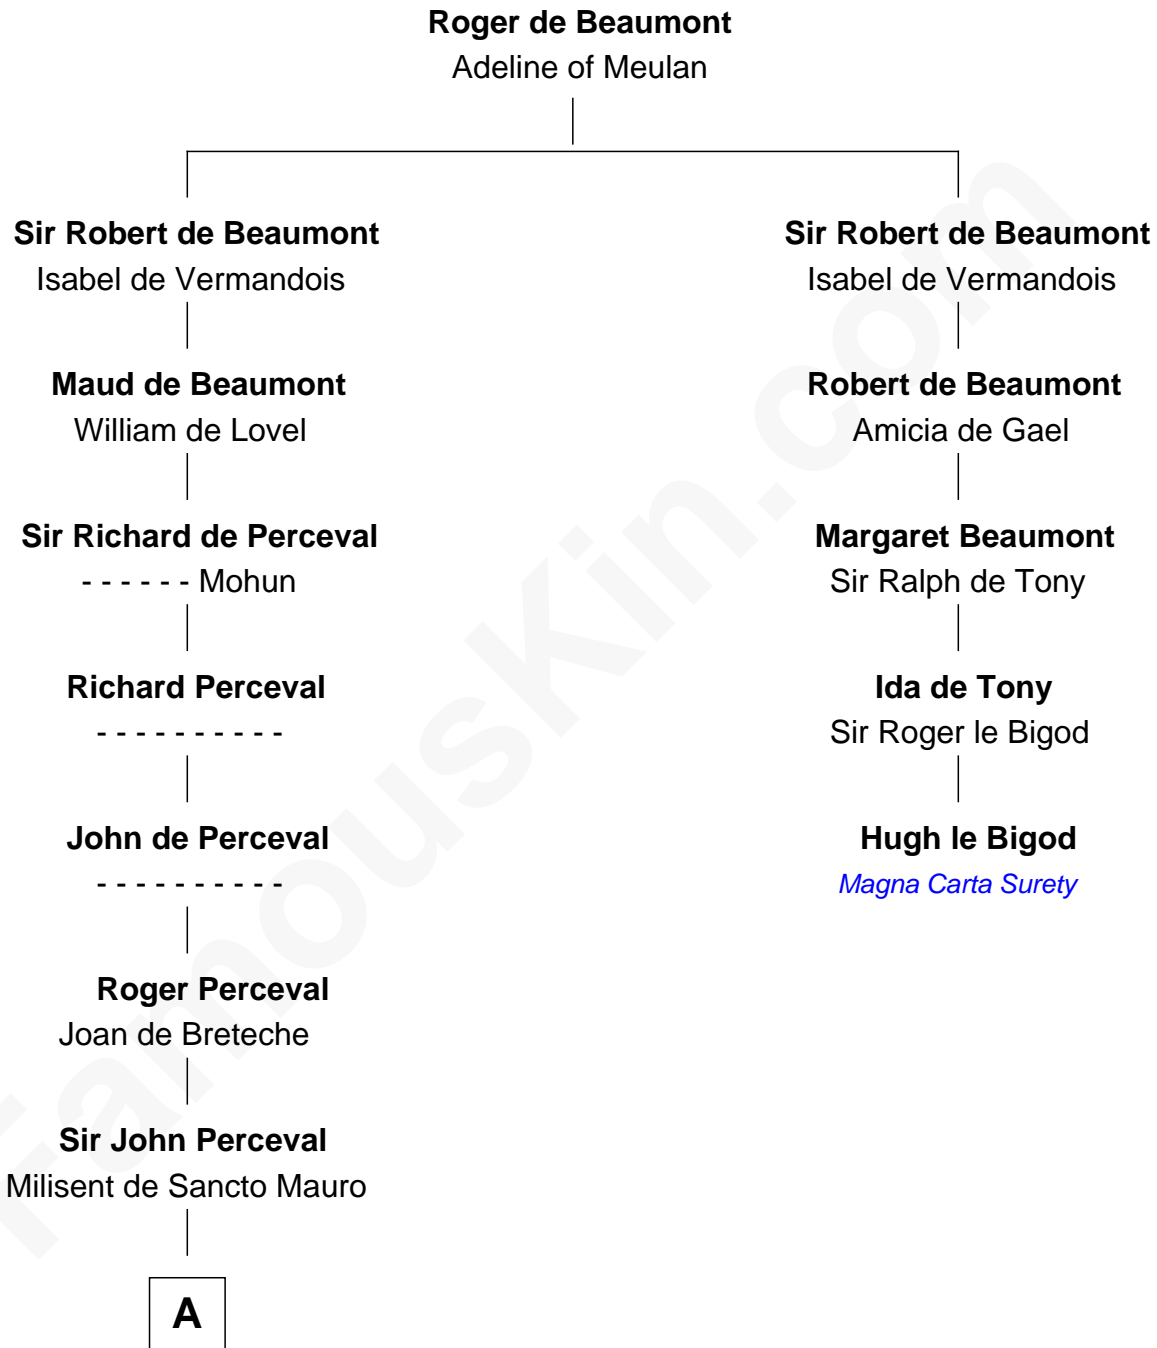

## Relationship Chart of

### General William Whipple

Signer of the Declaration of Independence

4th cousin 16 times removed of

**Hugh le Bigod**

*Magna Carta Surety*

**B**

—  
**Mary Oliver**  
Col. Samuel Appleton

—  
**Joanna Appleton**  
Matthew Whipple

—  
**William Whipple**  
Mary Cutts

—  
**General William Whipple**  
*Signer of Declaration of Independence*