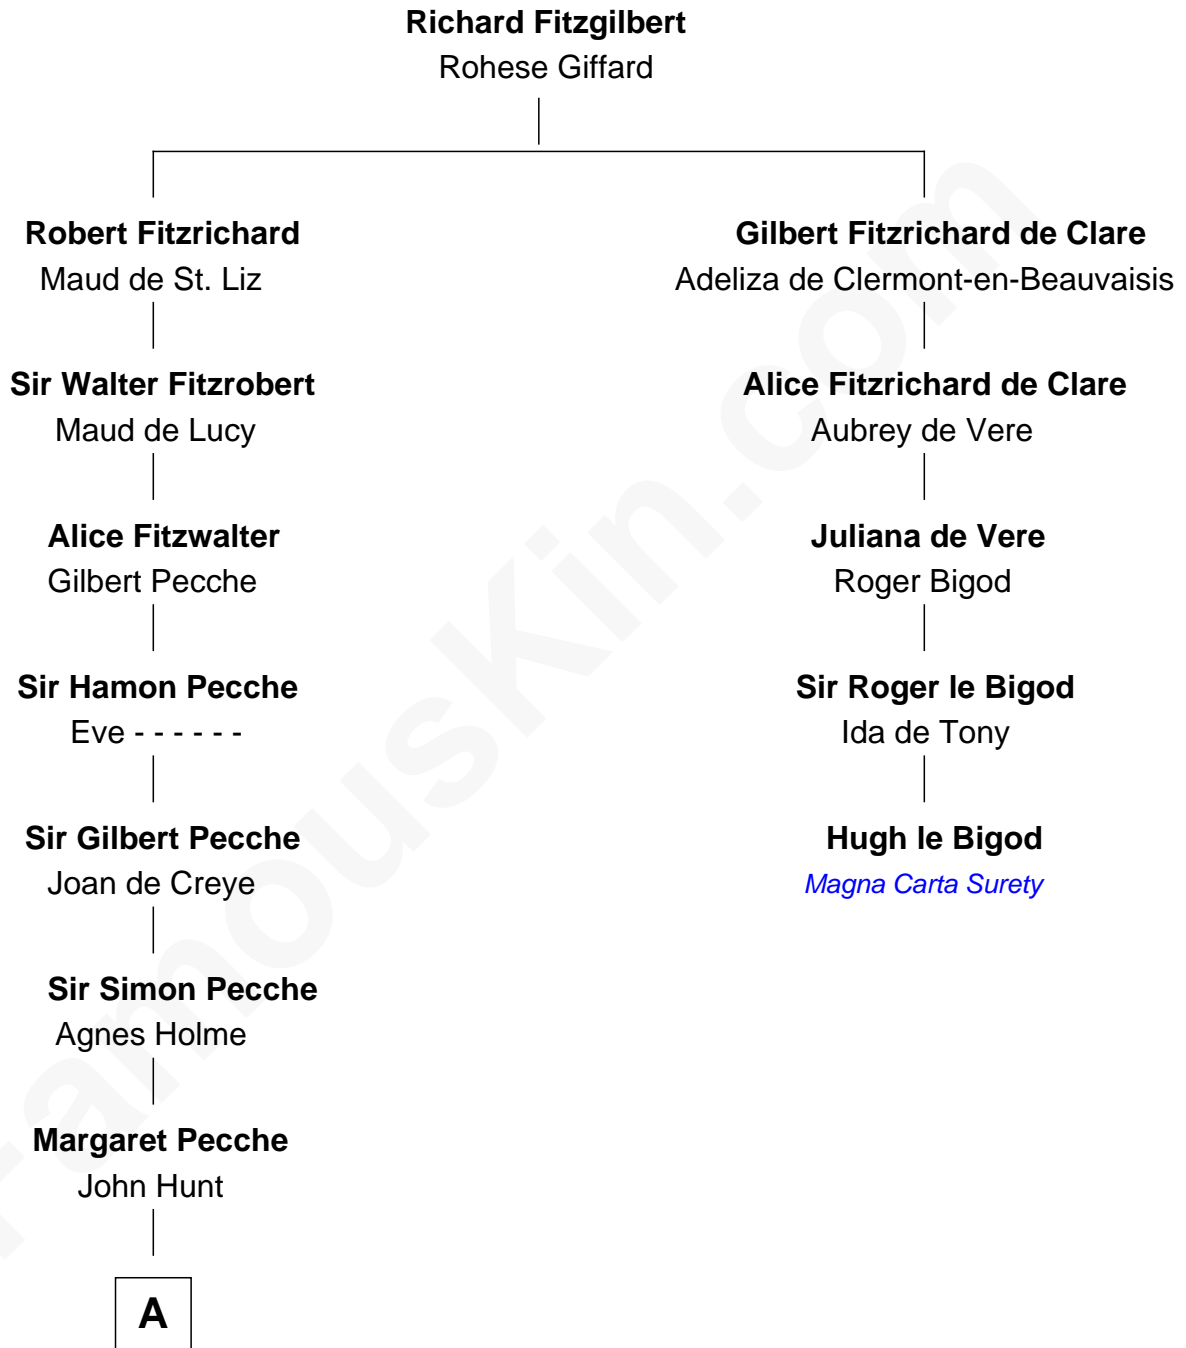

# FamousKin.com

## Relationship Chart of General William Whipple

Signer of the Declaration of Independence

4th cousin 14 times removed of

**Hugh le Bigod**

*Magna Carta Surety*

**B**

William Whipple

Mary Cutts

**General William Whipple**

*Signer of Declaration of Independence*

FamousKin.com