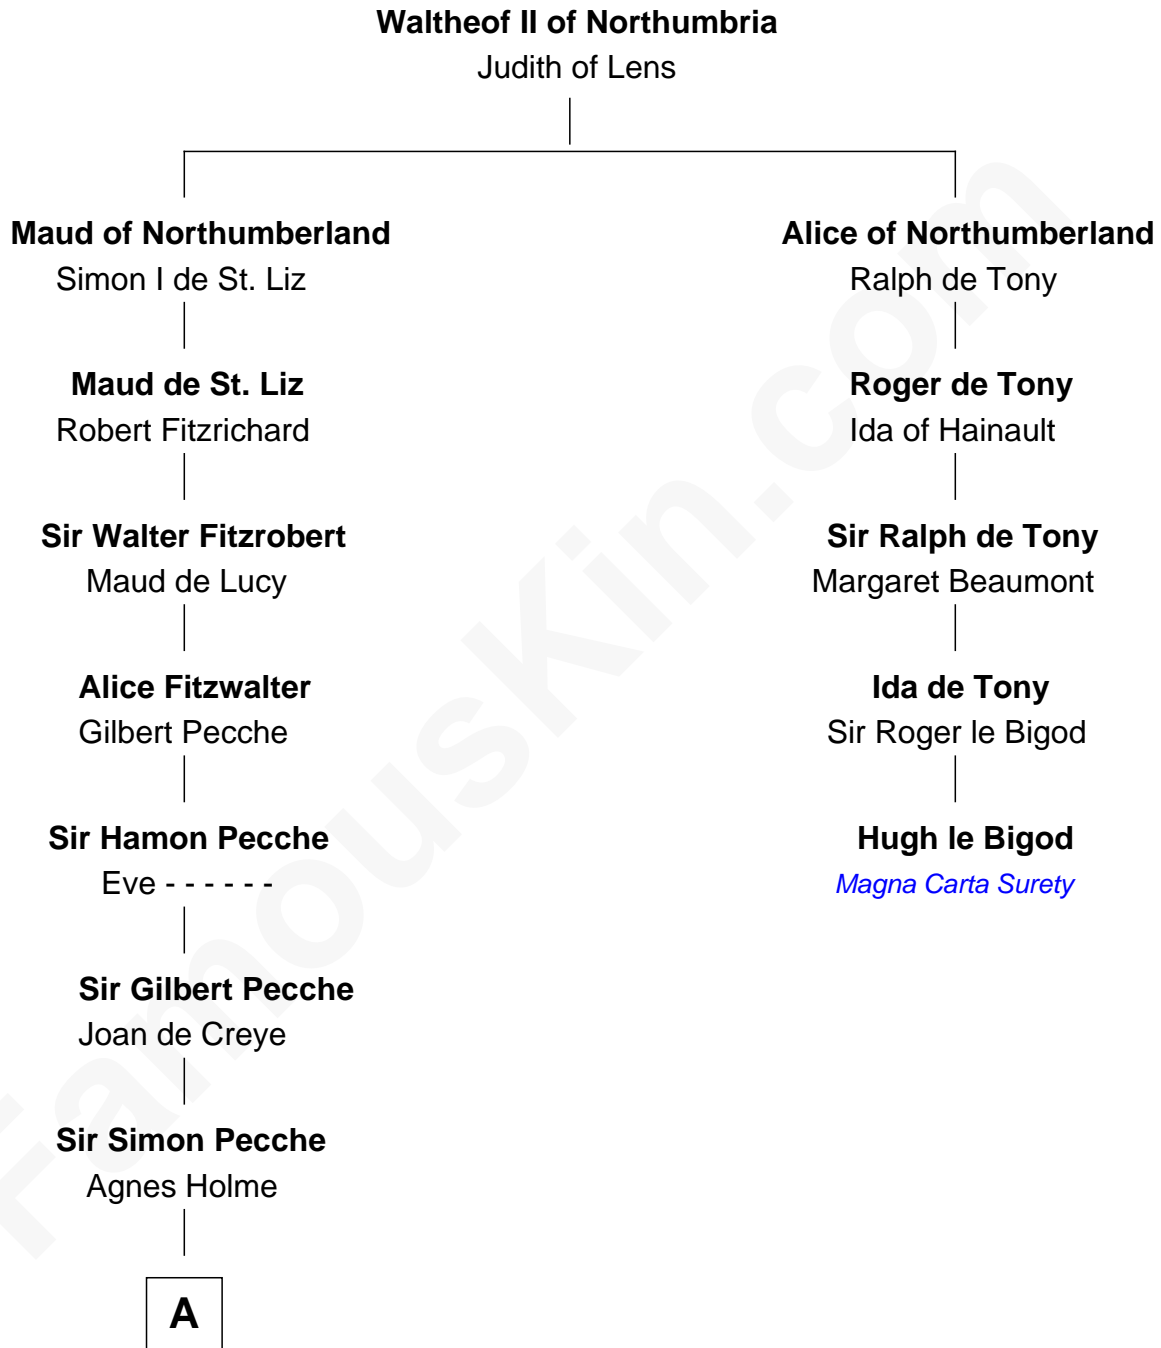

FamousKin.com

Relationship Chart of General William Whipple

Signer of the Declaration of Independence

4th cousin 15 times removed of

Hugh le Bigod

Magna Carta Surety

B

—
Joanna Appleton

Matthew Whipple

—
William Whipple

Mary Cutts

—
General William Whipple

Signer of Declaration of Independence

FamousKin.com