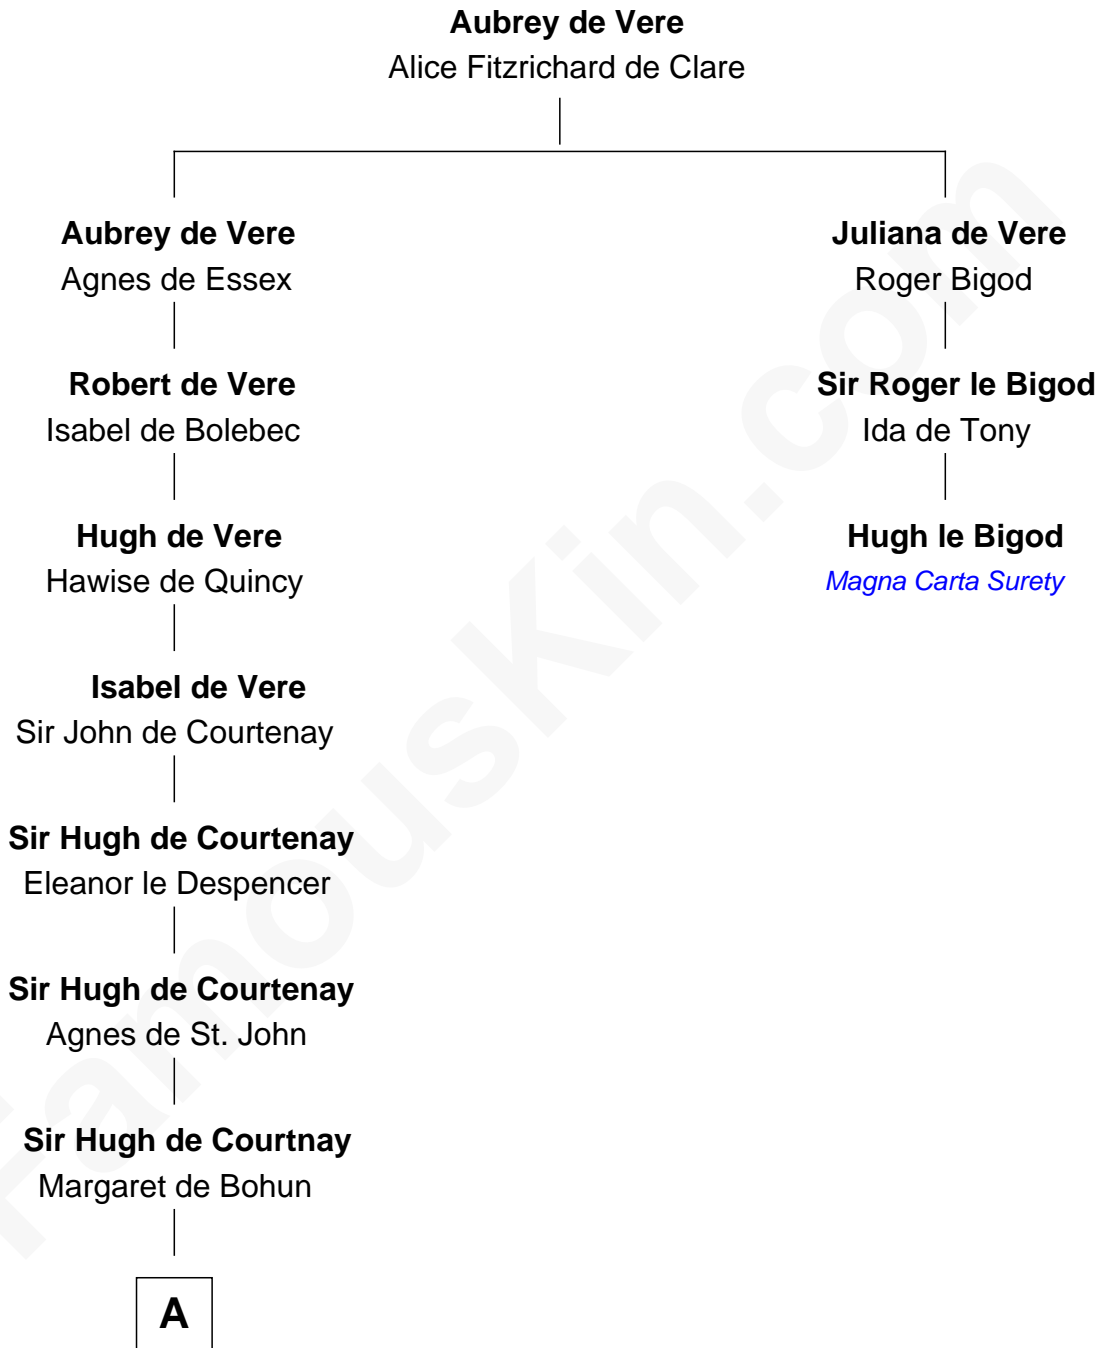

# FamousKin.com

## Relationship Chart of

### General William Whipple

Signer of the Declaration of Independence

2nd cousin 18 times removed of

**Hugh le Bigod**

*Magna Carta Surety*

**A**

**Elizabeth de Courtnay**

Sir Andrew Luttrell

**Eleanor Luttrell**

Roger Yorke

**Elizabeth Yorke**

Edmund Percival

**Christian Percival**

Richard Lowle

**Percival Lowell**

Rebecca - - - - -