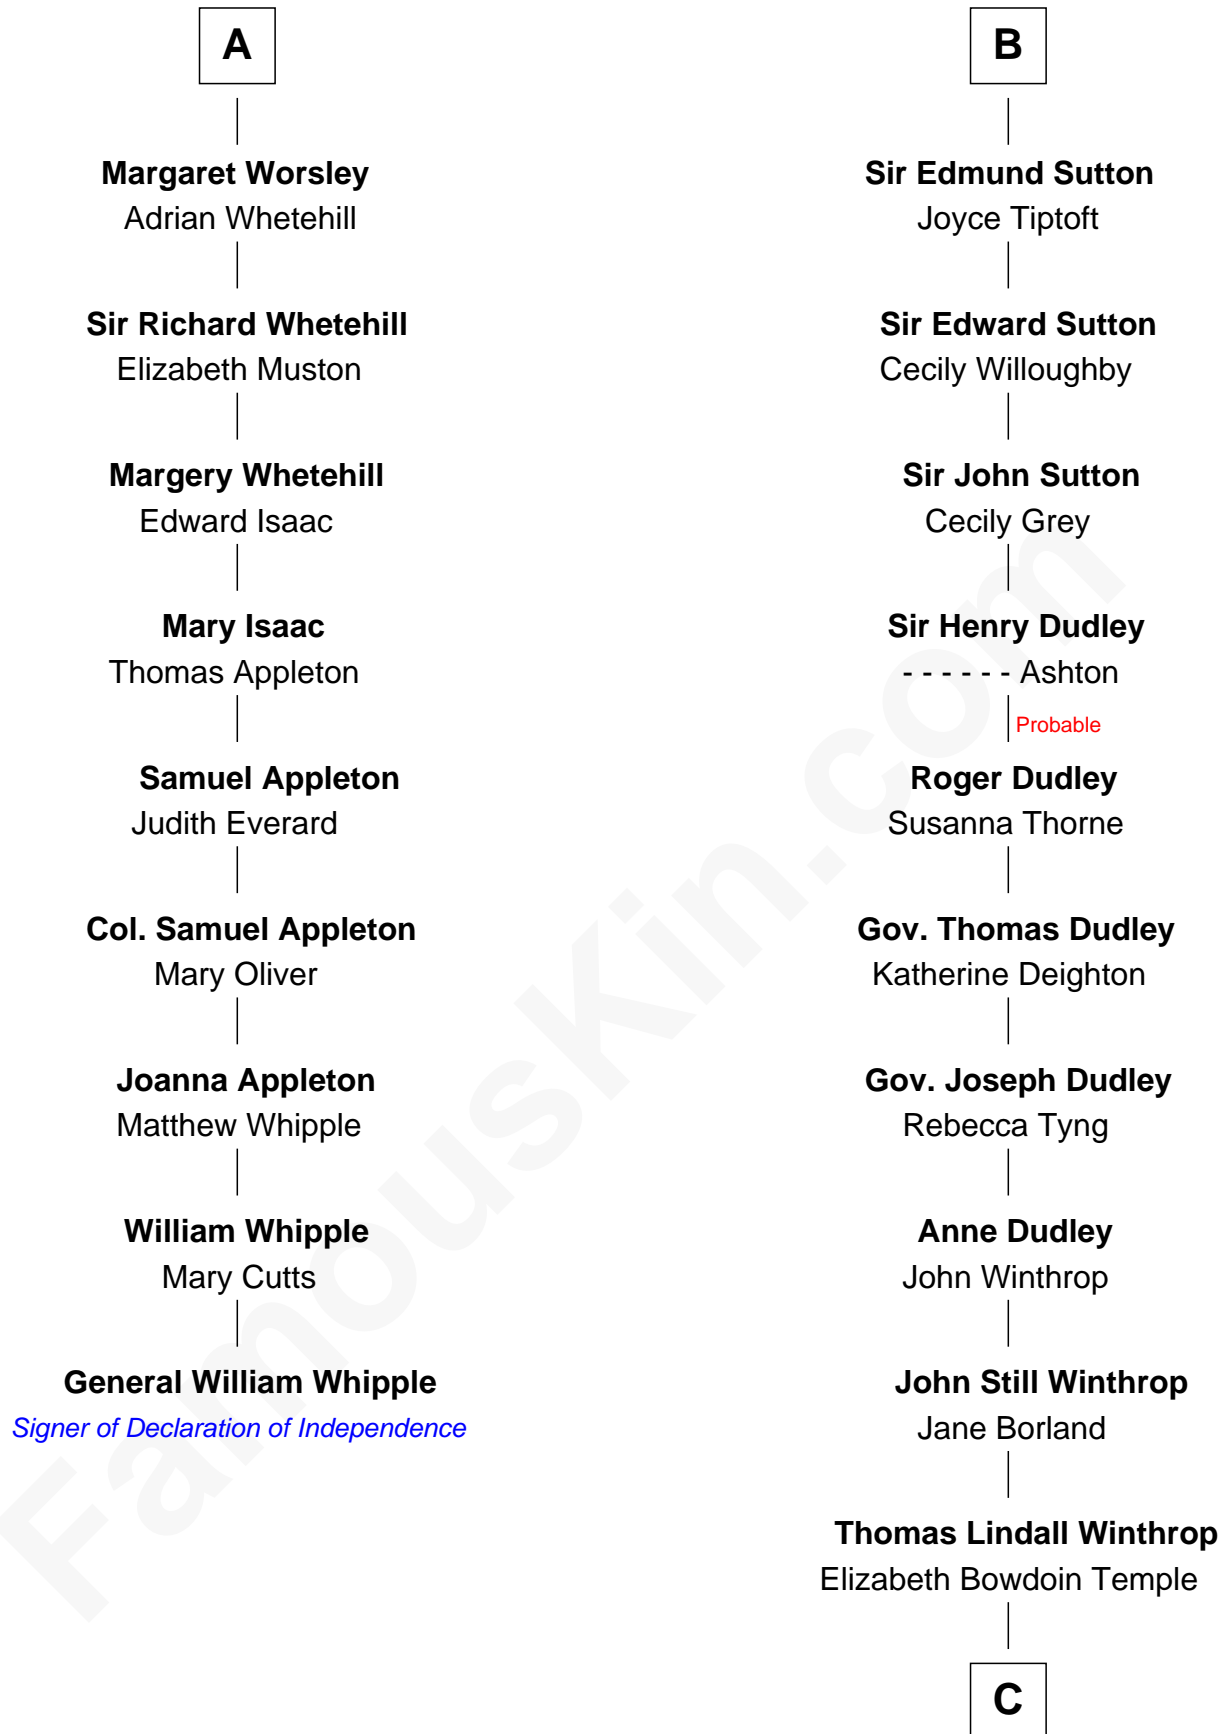

## Relationship Chart of

### General William Whipple

*Signer of the Declaration of Independence*

15th cousin 6 times removed of

**John Kerry**

*68th U.S. Secretary of State*

**C**

**Robert Charles Winthrop**  
Elizabeth Cabot Blanchard

**Robert Charles Winthrop**  
Elizabeth Mason

**Margaret Tyndal Winthrop**  
James Grant Forbes

**Rosemary Isabel Forbes**  
Richard John Kerry

**John Kerry**  
*68th U.S. Secretary of State*

FamousKin.com