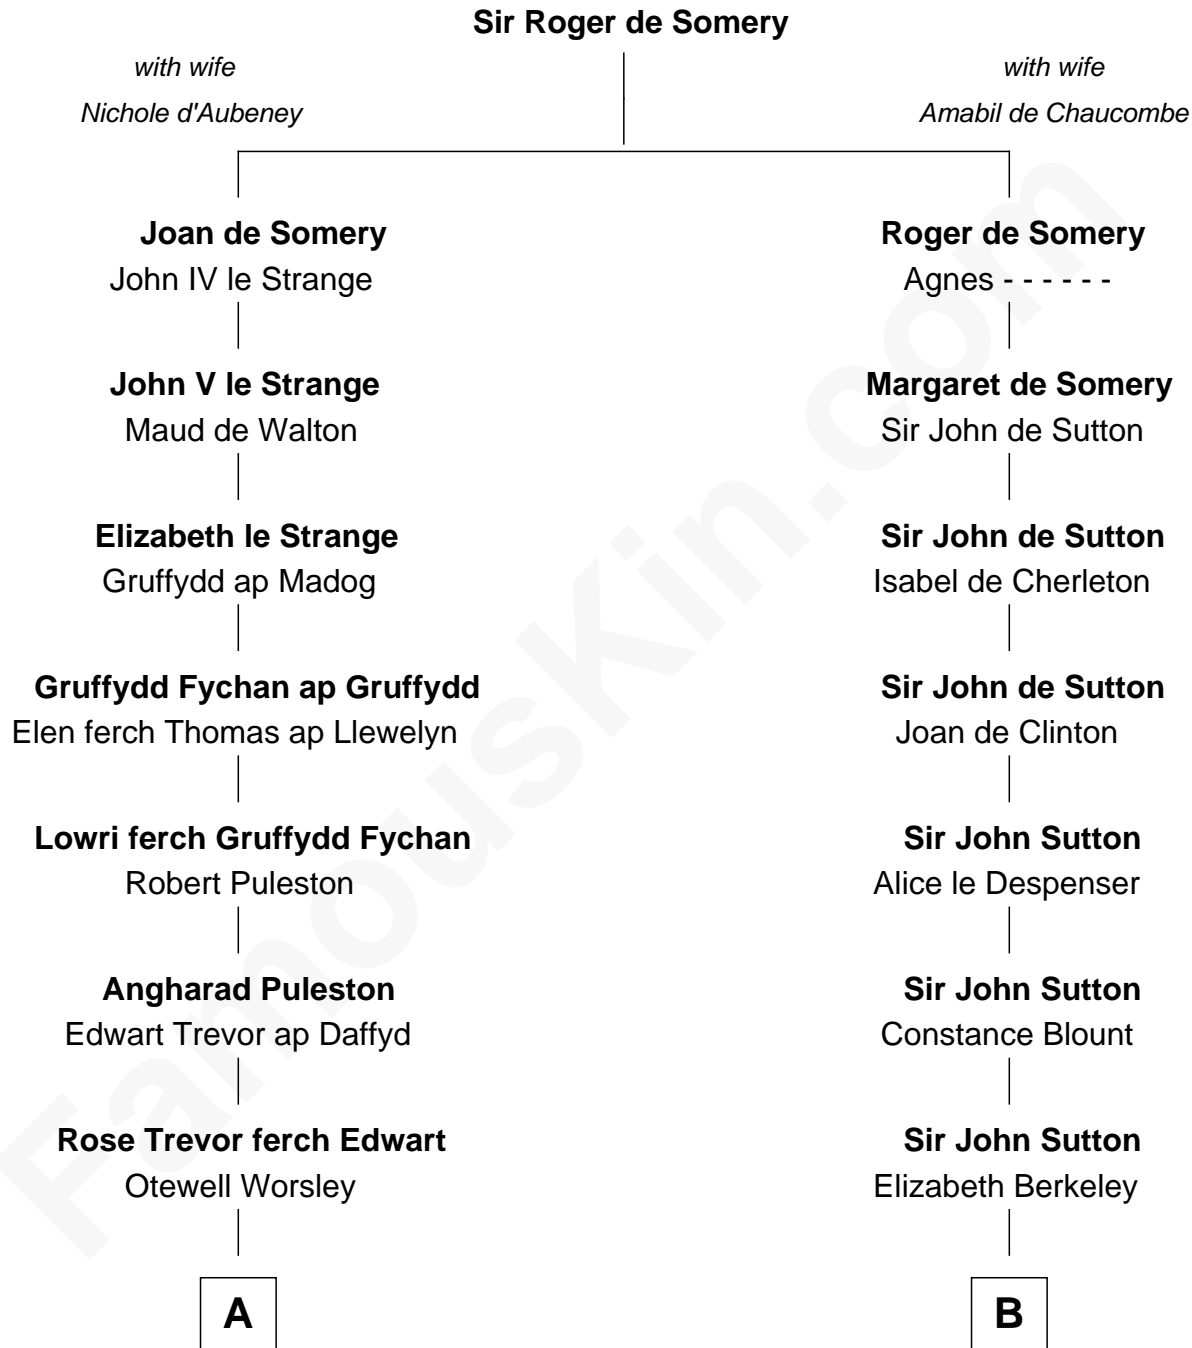

## Relationship Chart of

### General William Whipple

*Signer of the Declaration of Independence*

15th cousin 6 times removed of

**John Kerry**

*68th U.S. Secretary of State*

**C**

**Robert Charles Winthrop**  
Elizabeth Cabot Blanchard

**Robert Charles Winthrop**  
Elizabeth Mason

**Margaret Tyndal Winthrop**  
James Grant Forbes

**Rosemary Isabel Forbes**  
Richard John Kerry

**John Kerry**  
*68th U.S. Secretary of State*

FamousKin.com