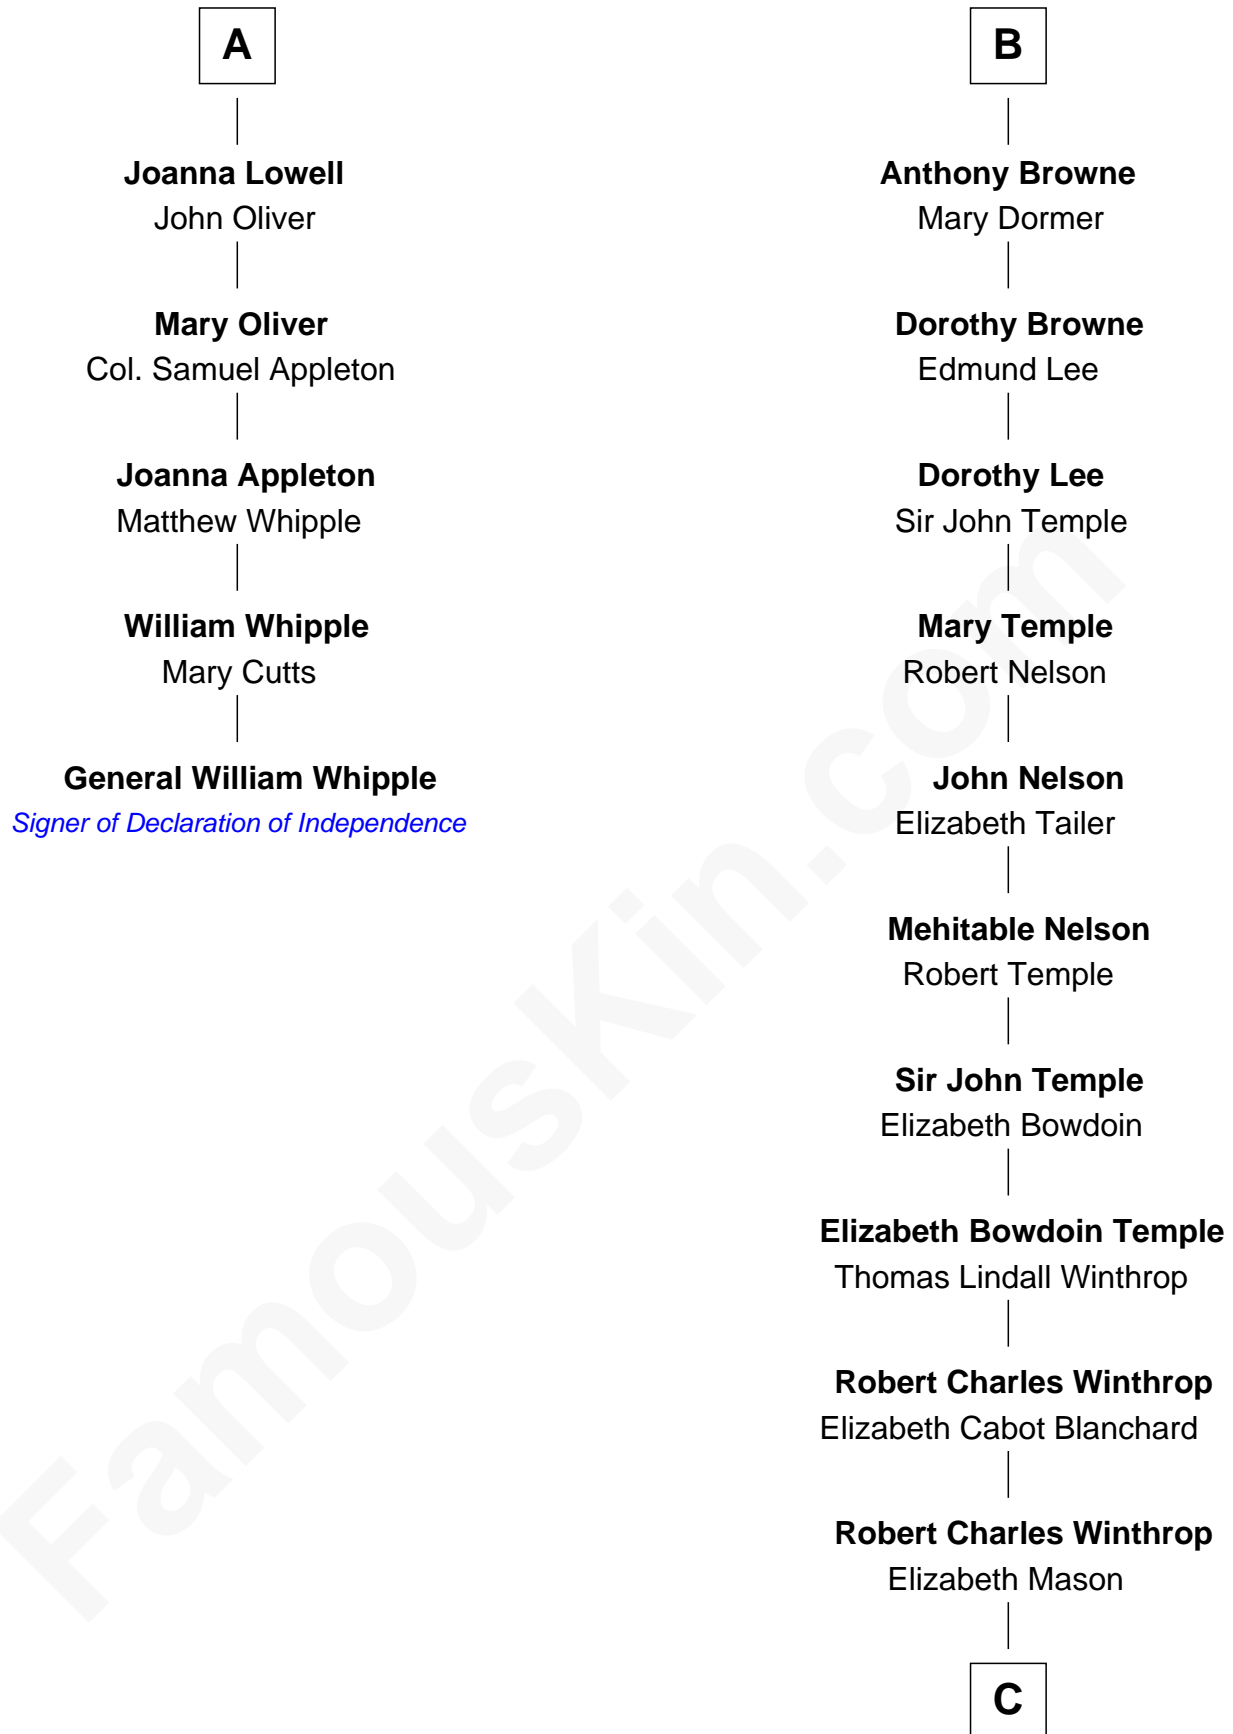

## Relationship Chart of

### General William Whipple

*Signer of the Declaration of Independence*

11th cousin 8 times removed of

**John Kerry**

*68th U.S. Secretary of State*

**C**

—  
**Margaret Tyndal Winthrop**

James Grant Forbes

—  
**Rosemary Isabel Forbes**

Richard John Kerry

—  
**John Kerry**

*68th U.S. Secretary of State*

FamousKin.com