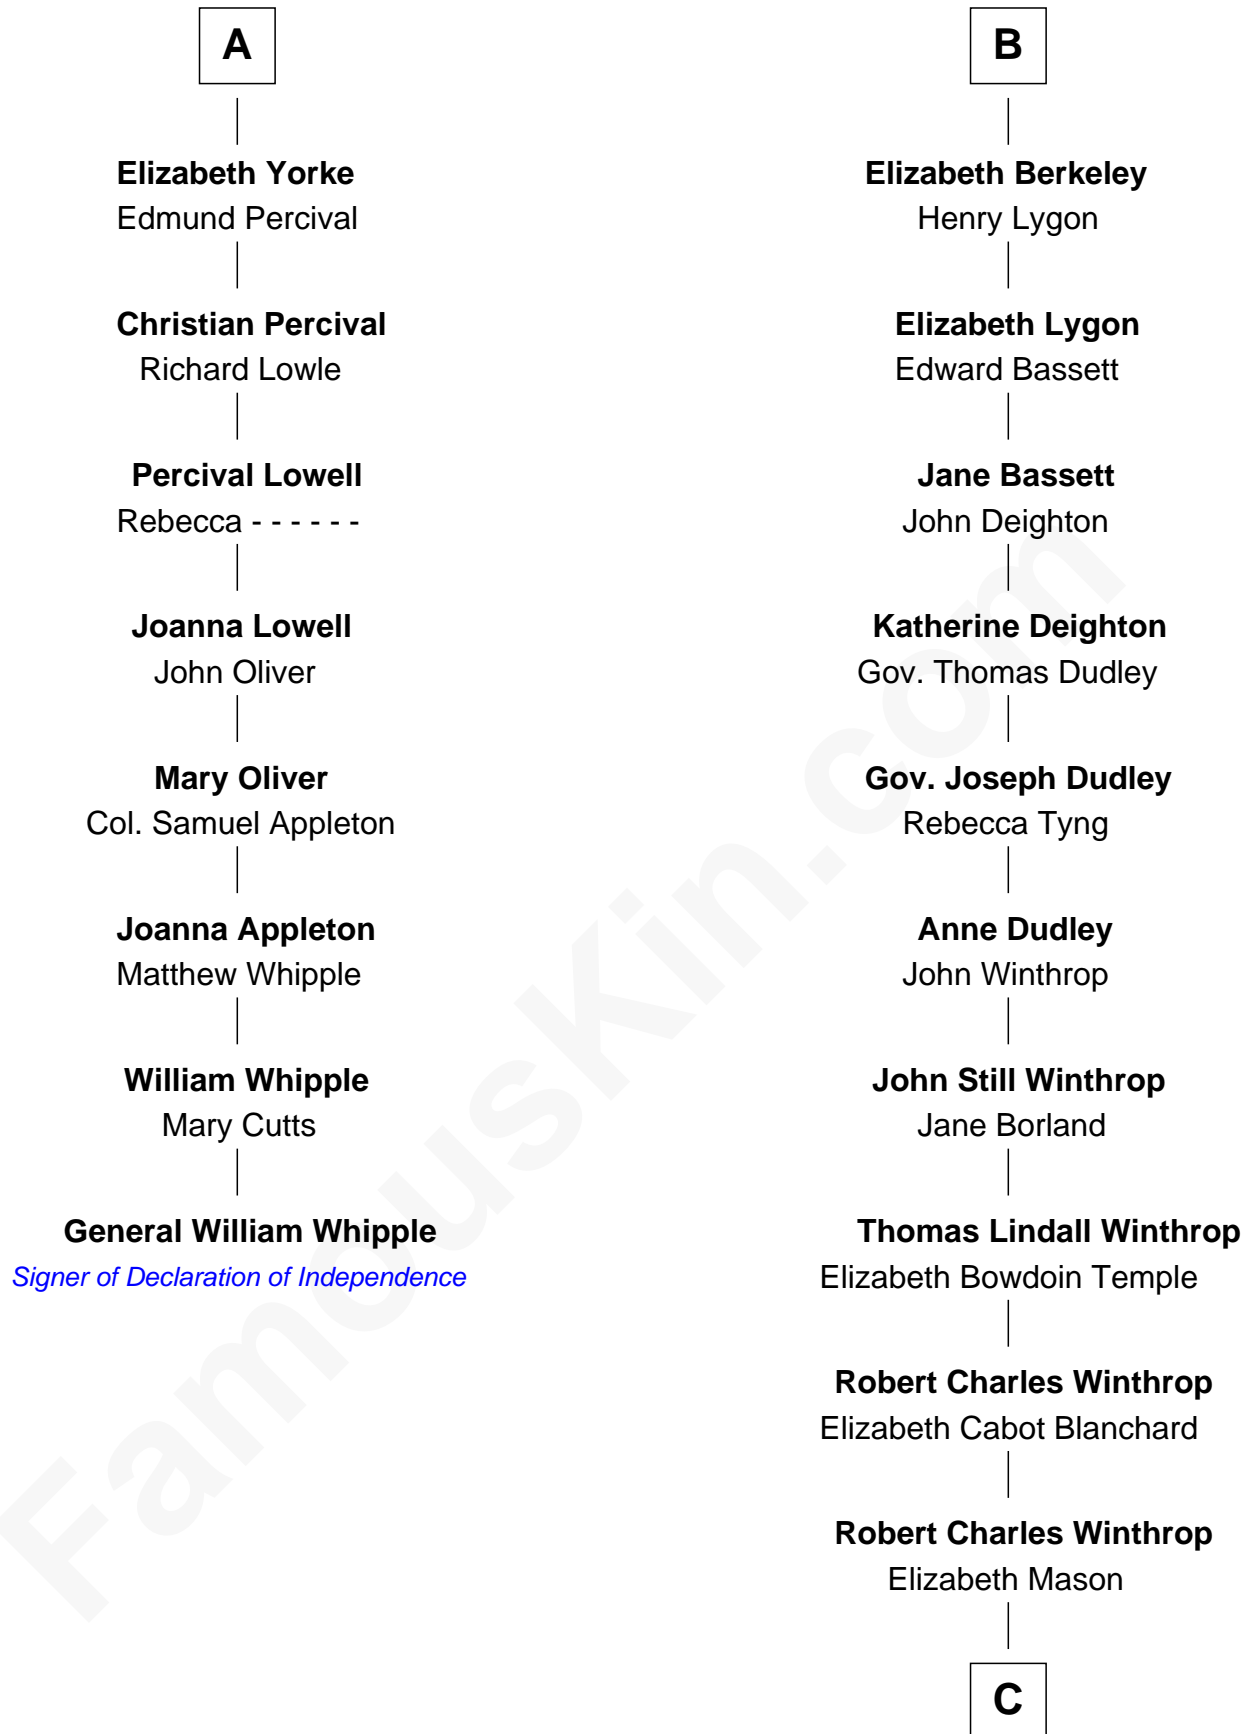

FamousKin.com

Relationship Chart of

General William Whipple

Signer of the Declaration of Independence

14th cousin 5 times removed of

John Kerry

68th U.S. Secretary of State

C

—
Margaret Tyndal Winthrop

James Grant Forbes

—
Rosemary Isabel Forbes

Richard John Kerry

—
John Kerry

68th U.S. Secretary of State

FamousKin.com