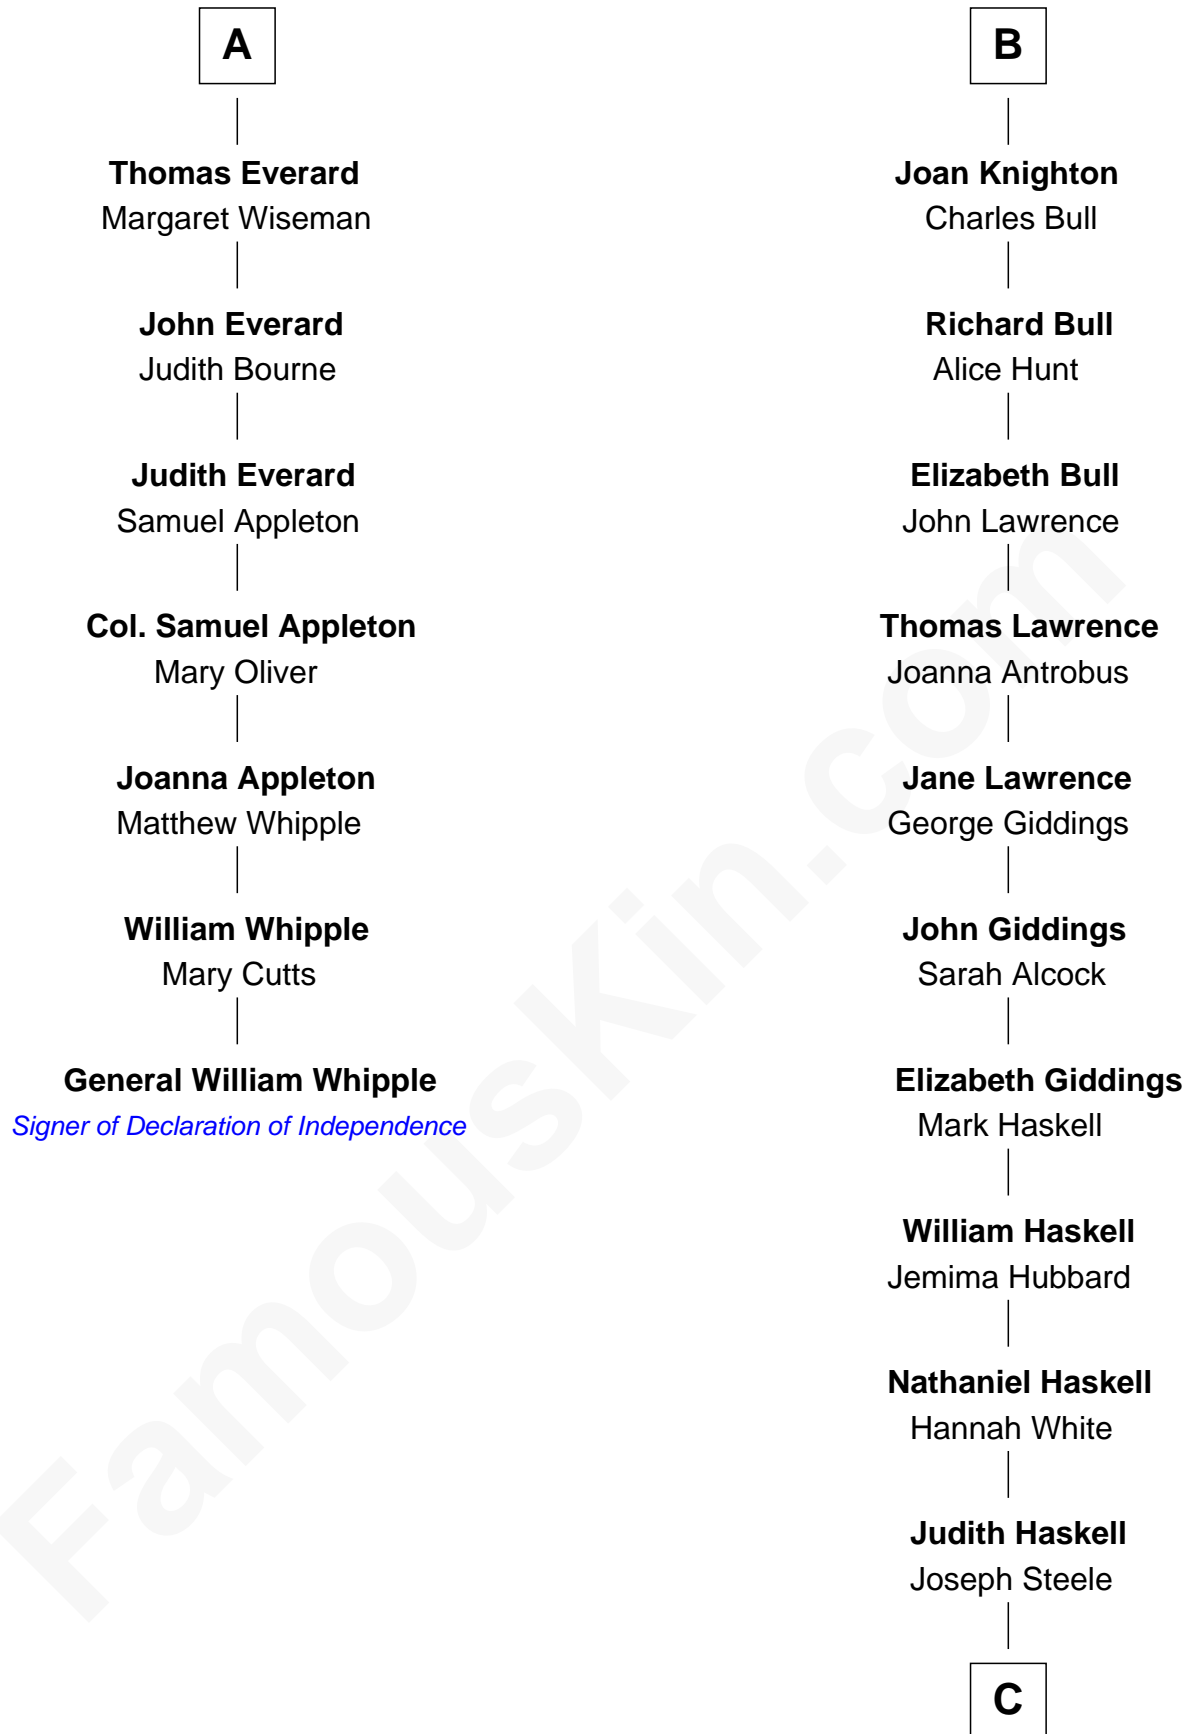

FamousKin.com

Relationship Chart of

General William Whipple

Signer of the Declaration of Independence

13th cousin 8 times removed of

Grace Slick

Singer, Songwriter - Jefferson Airplane

C

—
Jane Adeline Steele

Abraham Dow

—
James Osgood Dow

Mary Charlotte Hawkins

—
Grace Josephine Dow

Arthur Wilford Wing

—
Ivan Wilford Wing

Virginia Barnett