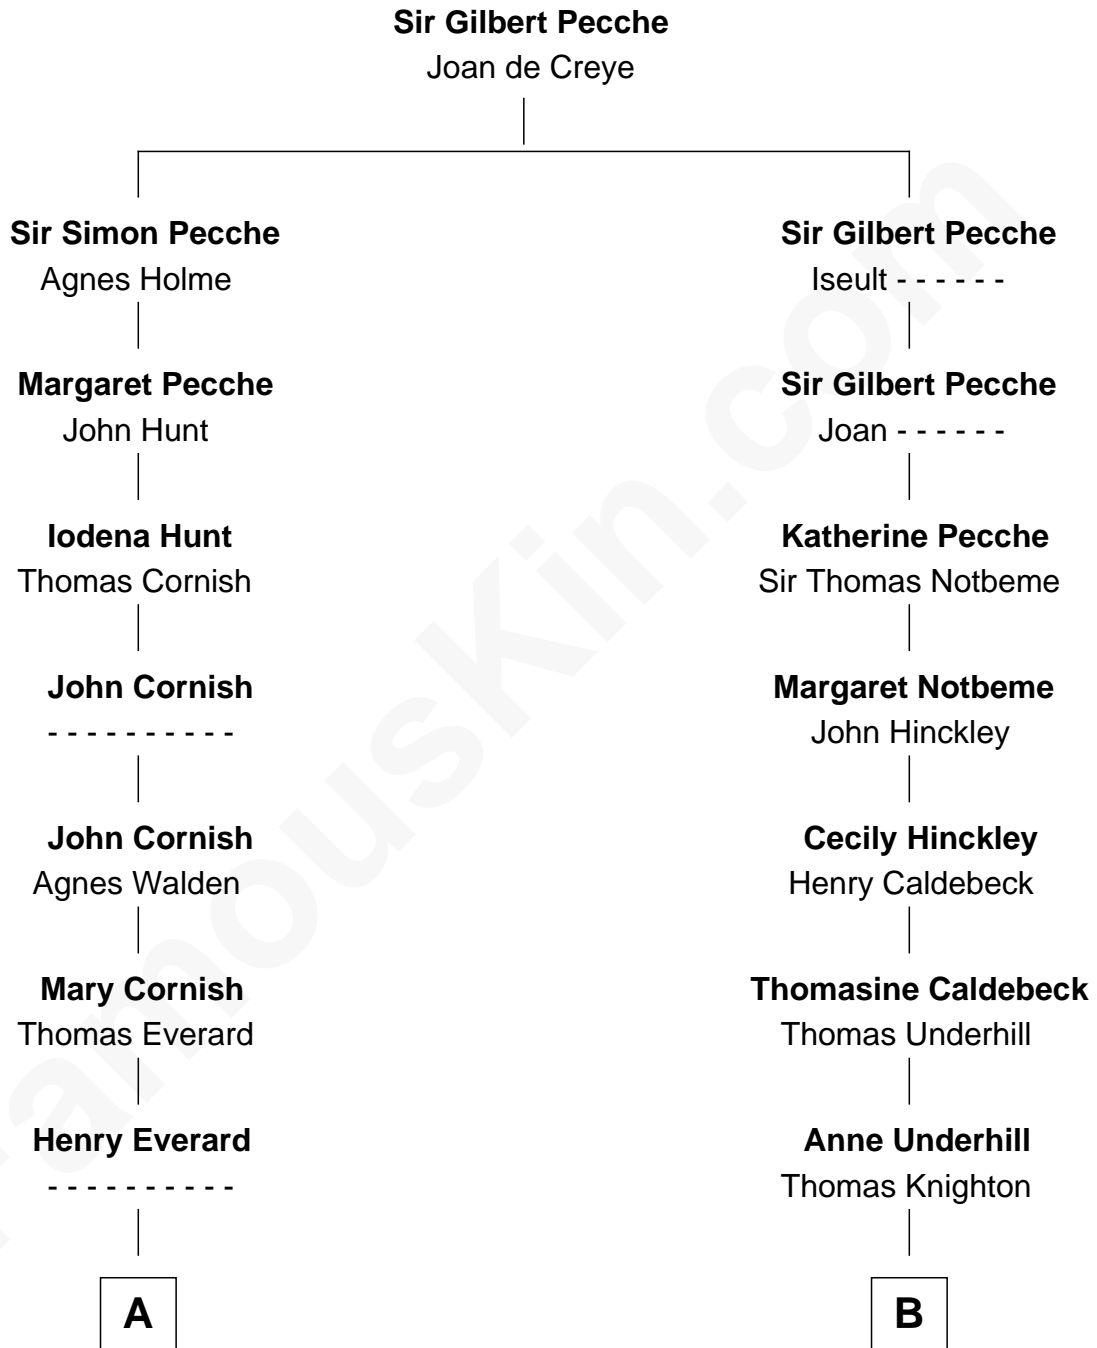

FamousKin.com

Relationship Chart of

General William Whipple

Signer of the Declaration of Independence

13th cousin 8 times removed of

Grace Slick

Singer, Songwriter - Jefferson Airplane

C

—
Jane Adeline Steele

Abraham Dow

—
James Osgood Dow

Mary Charlotte Hawkins

—
Grace Josephine Dow

Arthur Wilford Wing

—
Ivan Wilford Wing

Virginia Barnett

—
Grace Slick

Singer, Songwriter - Jefferson Airplane

FamousKin.com