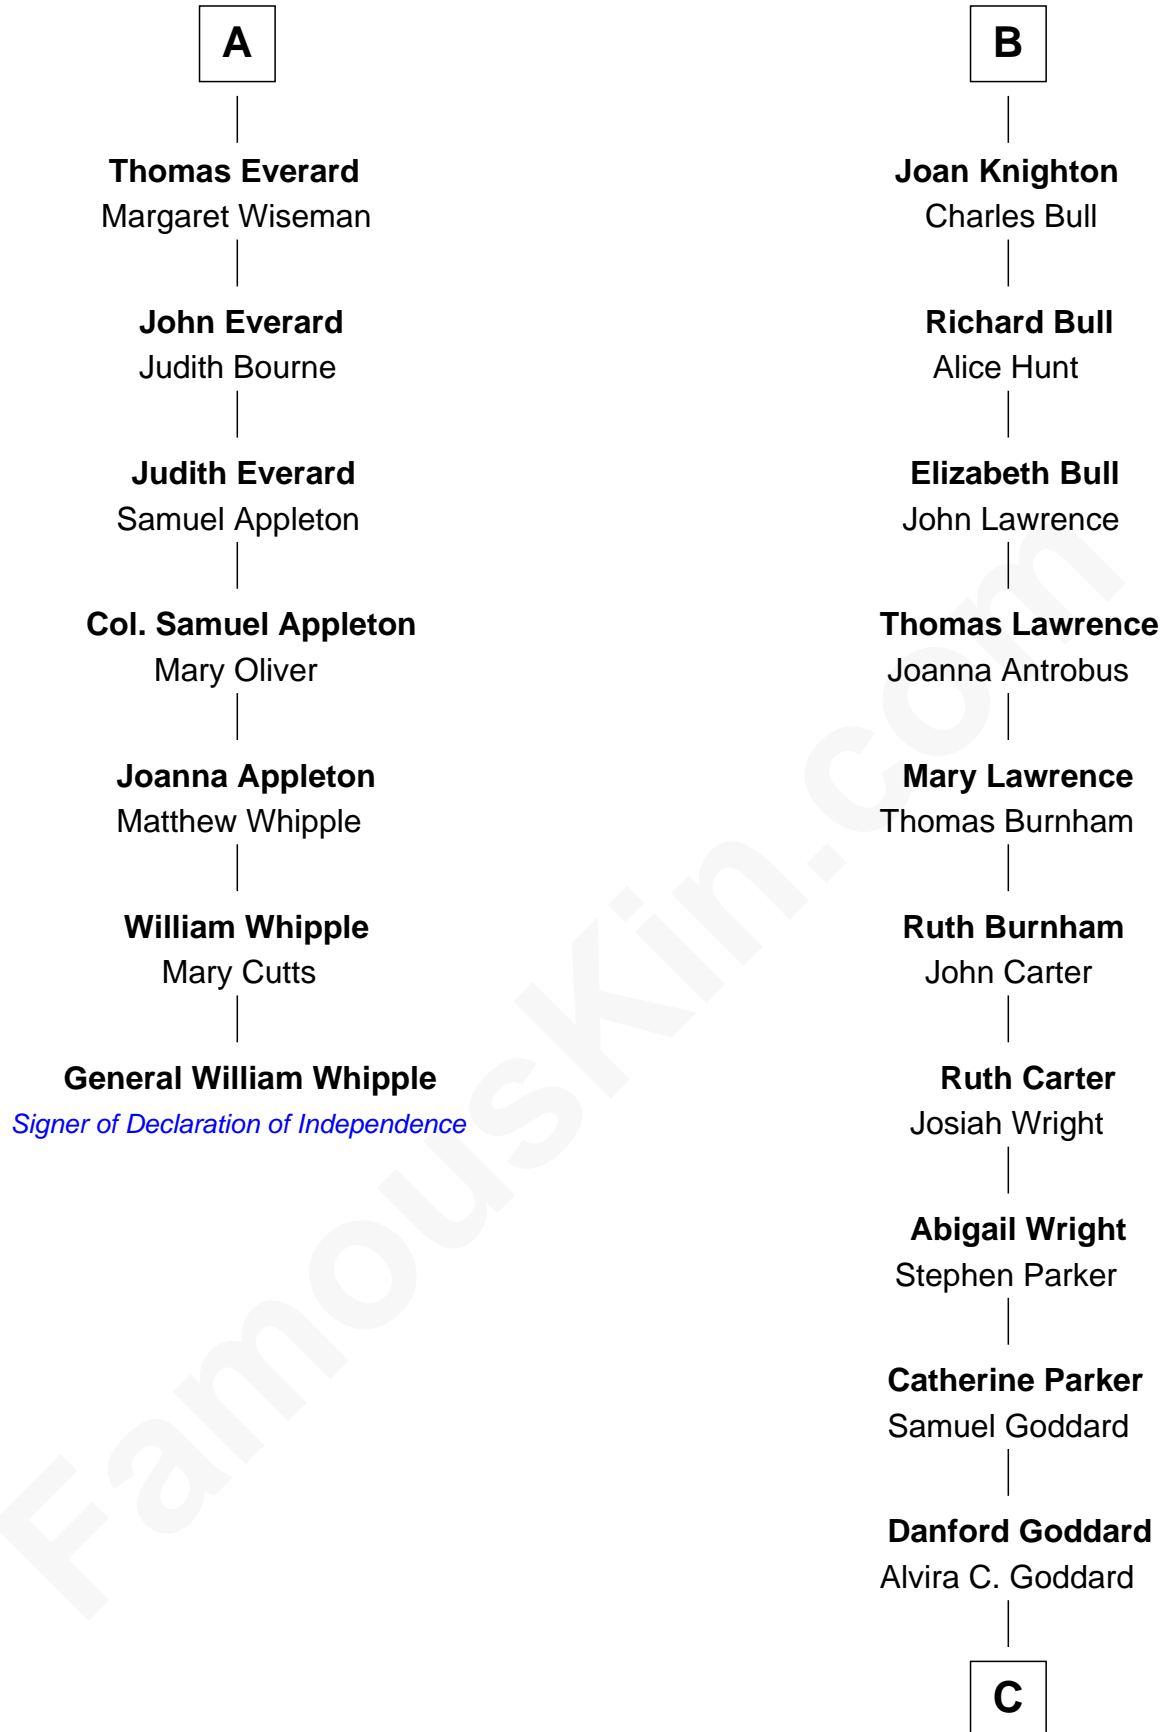

FamousKin.com
Relationship Chart of
General William Whipple

Signer of the Declaration of Independence

13th cousin 6 times removed of

Robert H. Goddard

Inventor of First Liquid-propelled Rocket

C

Nahum Parks Goddard

Mary Pease Upham

Nahum Danford Goddard

Fannie Louise Hoyt

Robert H. Goddard

Rocket Scientist

FamousKin.com