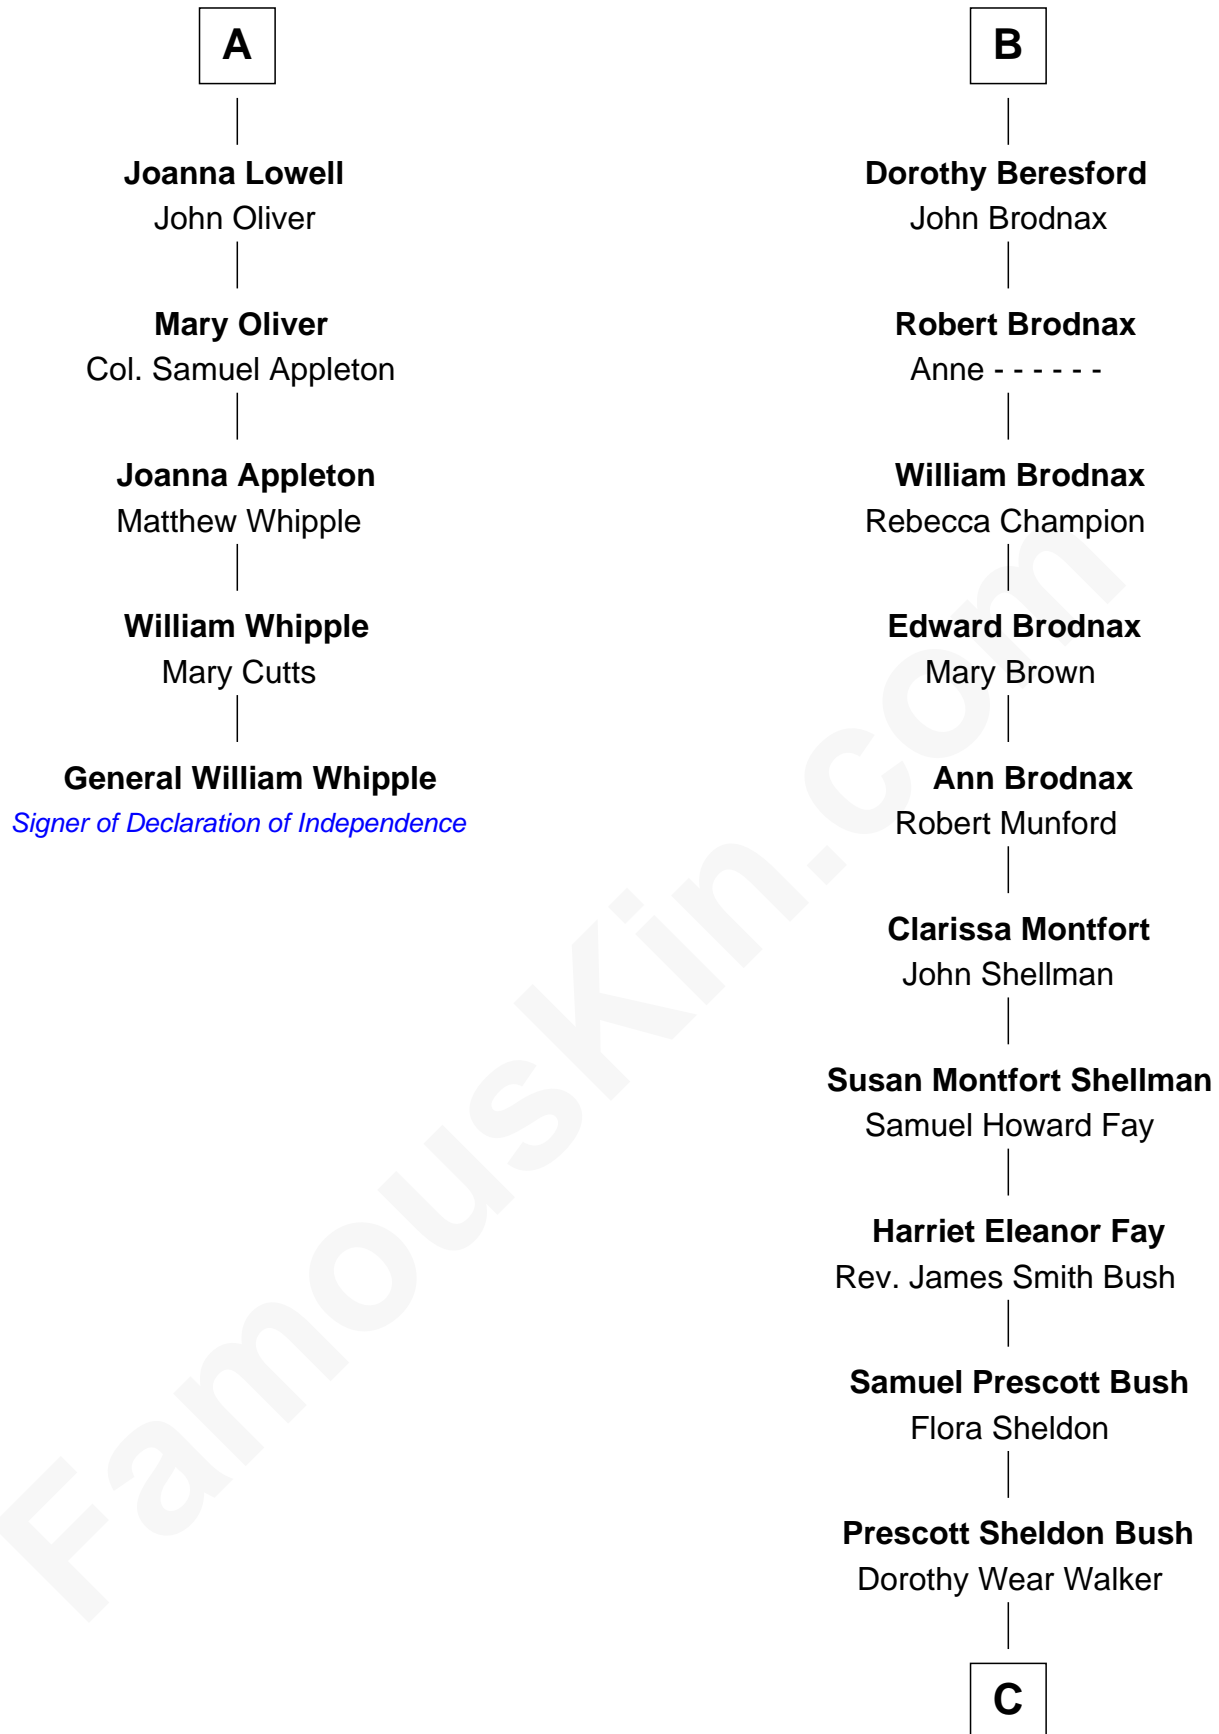

FamousKin.com

Relationship Chart of

General William Whipple

Signer of the Declaration of Independence

11th cousin 7 times removed of

Jeb Bush

43rd Governor of Florida

Sir Walter Hungerford

Sir Robert Hungerford

Margaret Botreaux

Katherine Hungerford

Sir Richard West

Sir Thomas West

Eleanor Copley

Barbara West

Sir John Guilford

Elizabeth Guilford

Sir William Cromer

Dorothy Cromer

William Seyliard

Elizabeth Seyliard

Cornelius Beresford

B

C