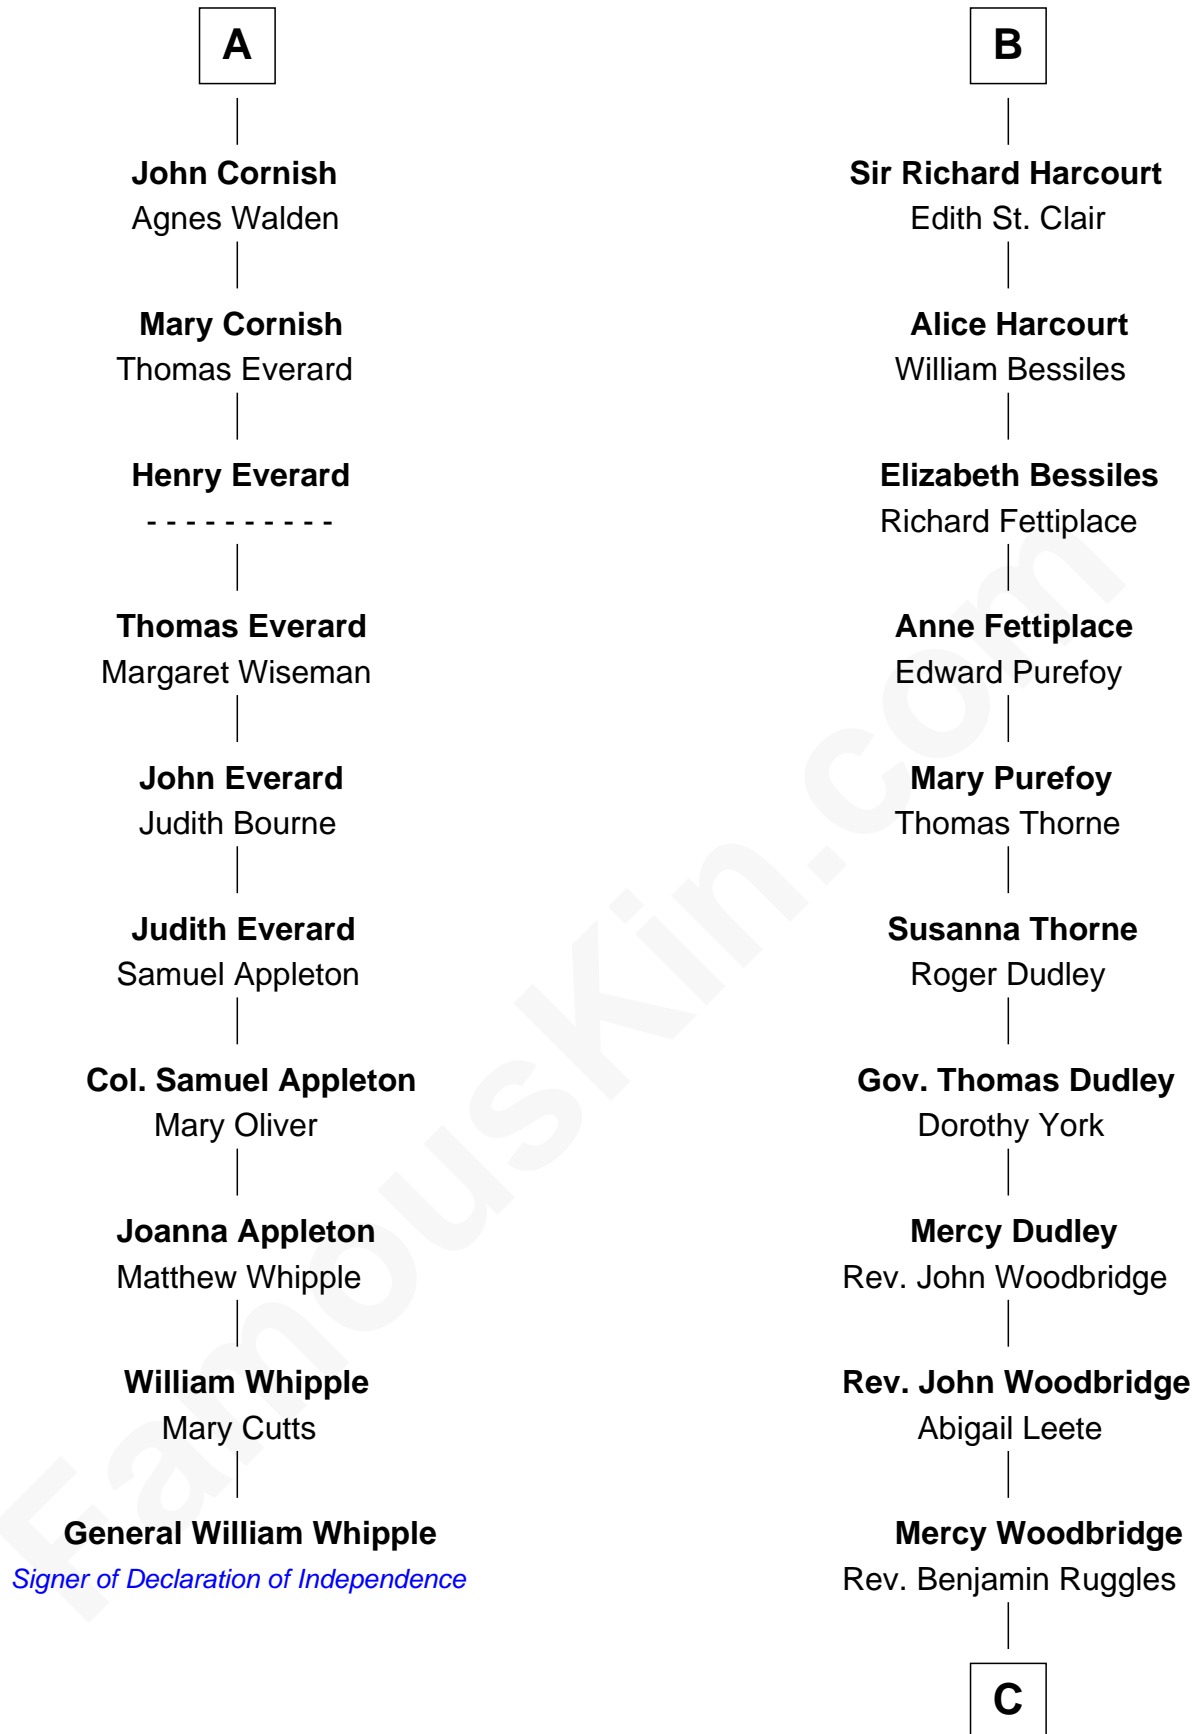

## Relationship Chart of

### General William Whipple

Signer of the Declaration of Independence

16th cousin 5 times removed of

**John Brown**

American Abolitionist

**C**

**Mercy Ruggles**  
Jonathan Humphrey

**Oliver Humphrey**  
Sarah Garrett

**Ruth Humphrey**  
Gideon Mills

**Ruth Mills**  
Owen Brown

**John Brown**  
*American Abolitionist*

FamousKin.com