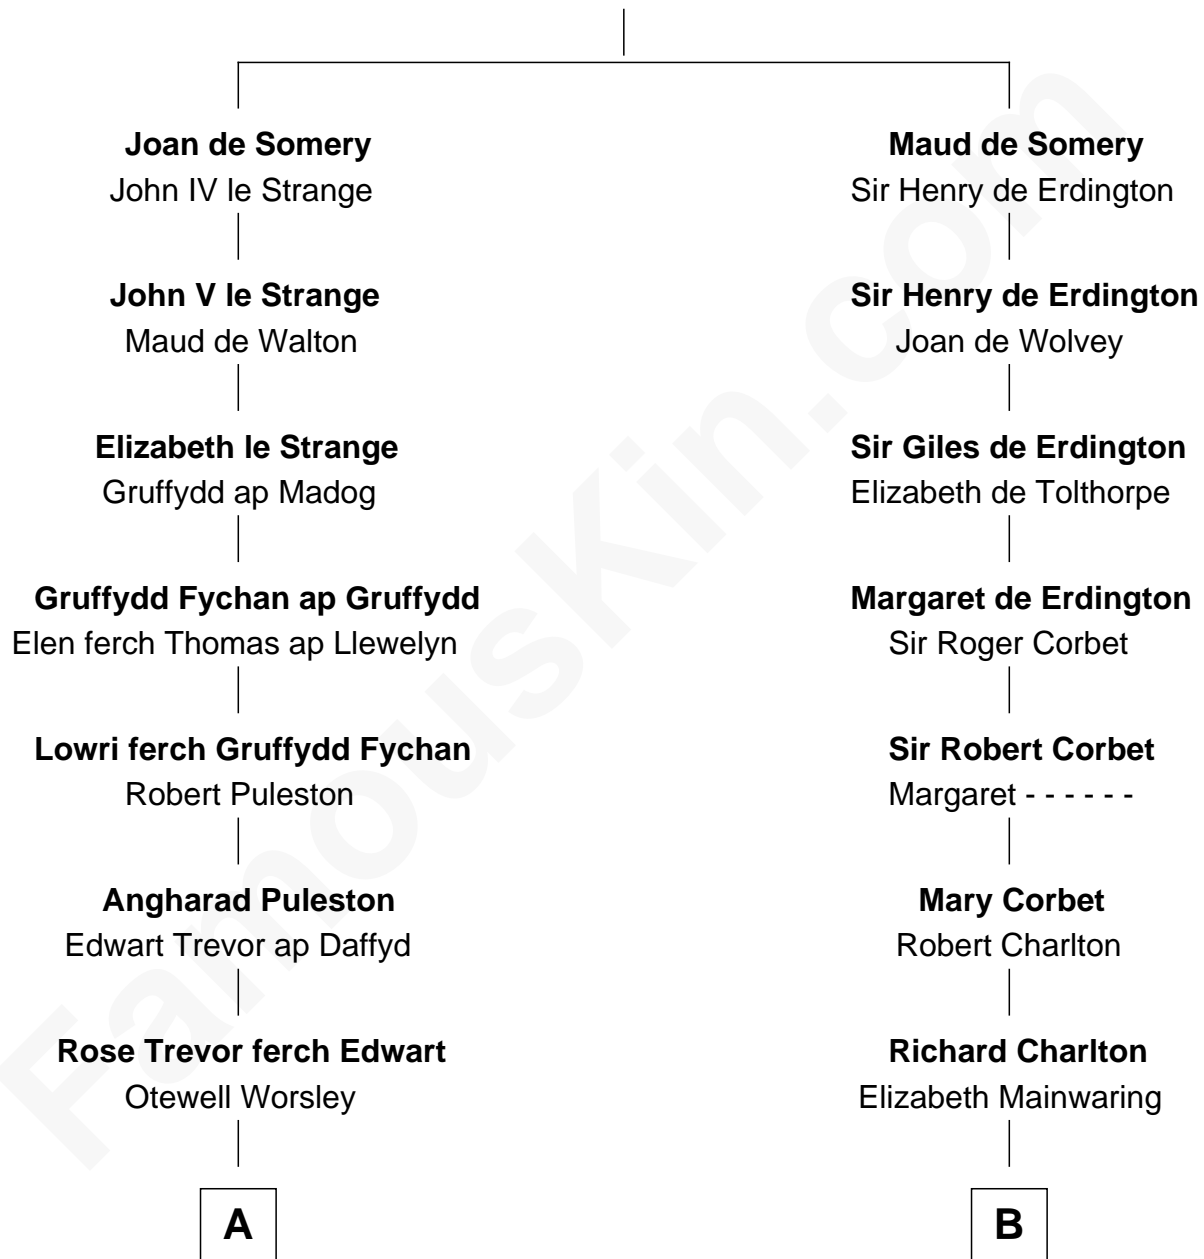

FamousKin.com

Relationship Chart of

General William Whipple

Signer of the Declaration of Independence

15th cousin 5 times removed of

Thomas Pynchon
American Novelist

Sir Roger de Somery
Nichole d'Aubenev

C

William Lyon Pynchon

Annie Payne Cogswell

William Henry Chichele Pynchon

Carrie Susan Moyses

Thomas Ruggles Pynchon

Catherine Frances Bennett

Thomas Pynchon

Novelist