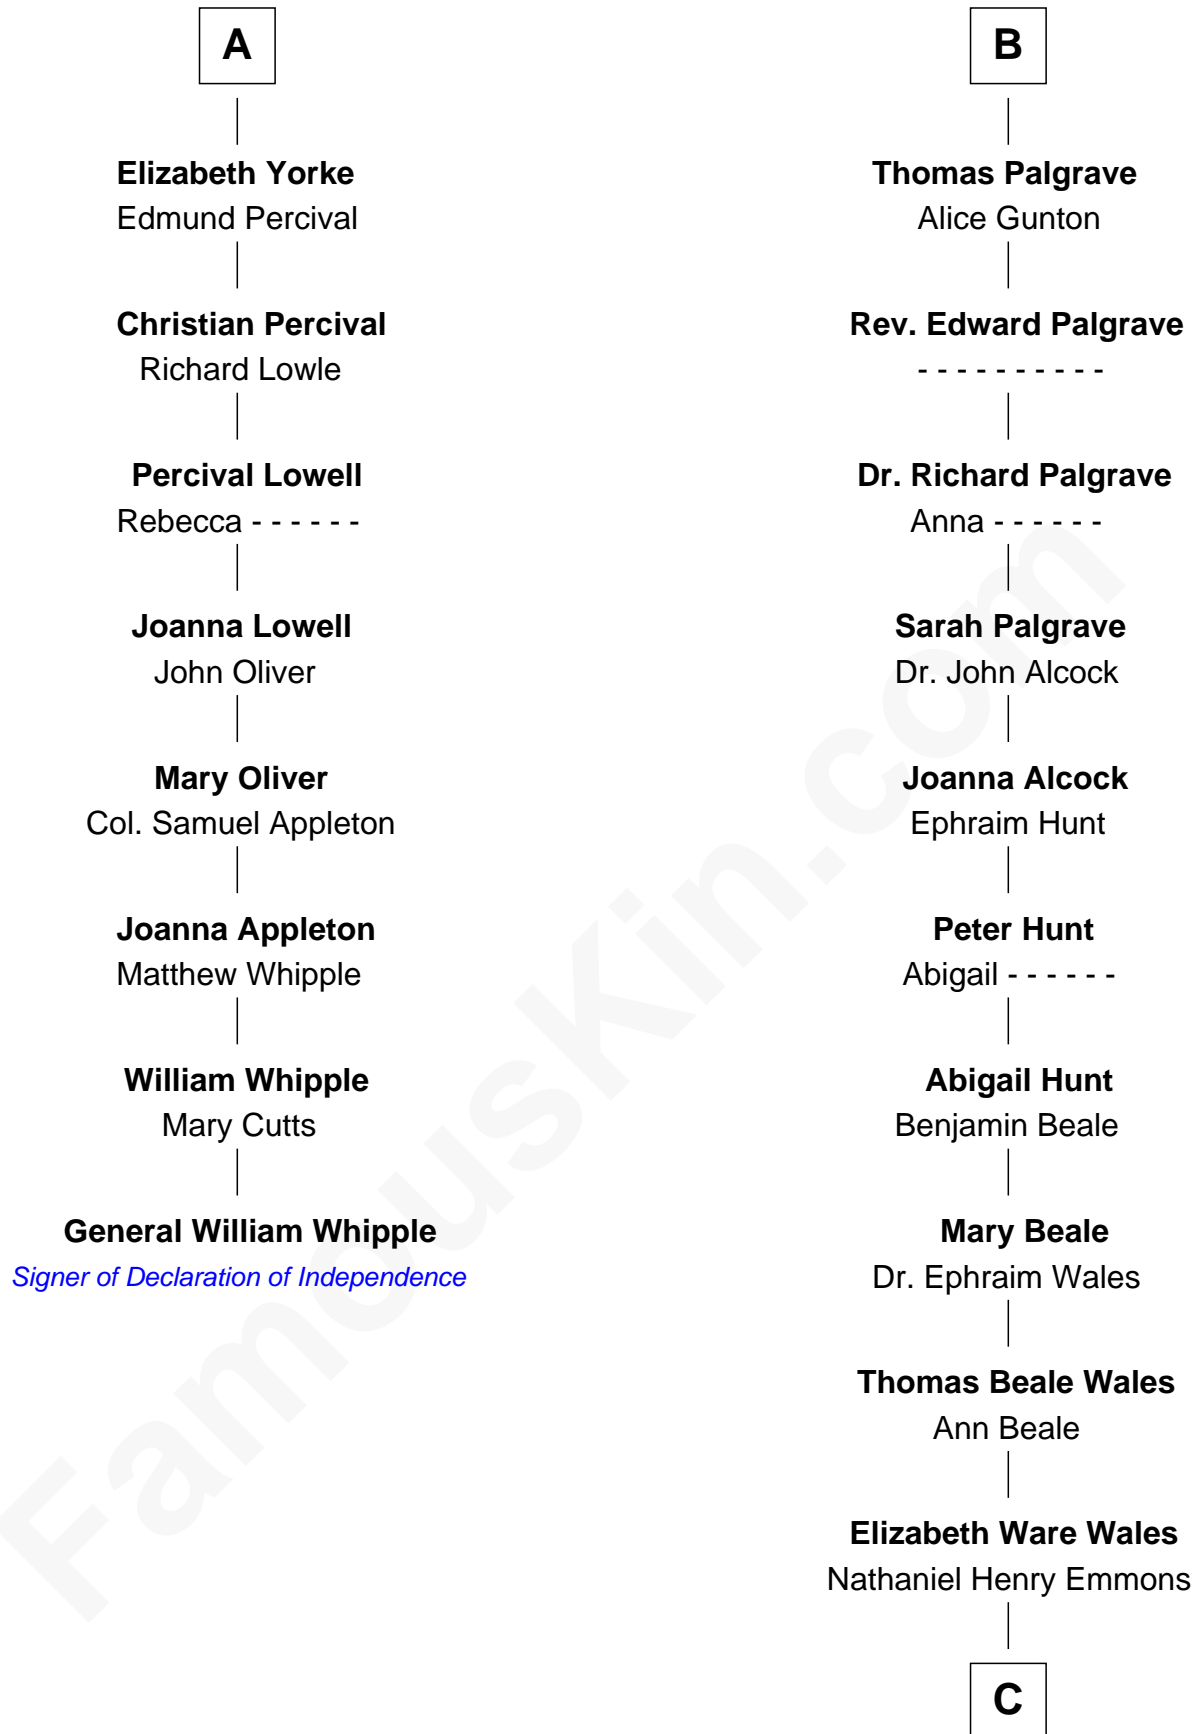

## Relationship Chart of

### General William Whipple

*Signer of the Declaration of Independence*

14th cousin 7 times removed of

**Paget Brewster**  
TV Actress

**Humphrey de Bohun**  
Elizabeth Plantagenet

**C**

**Ann Wales Emmons**

Benjamin Brewster

**Dr. George Washington Wales Brewster**

Ellen Mackenzie Hodge

**George Washington Wales Brewster**

Joan Ryerson

**Galen Brewster**

Hathaway Tew

**Paget Brewster**