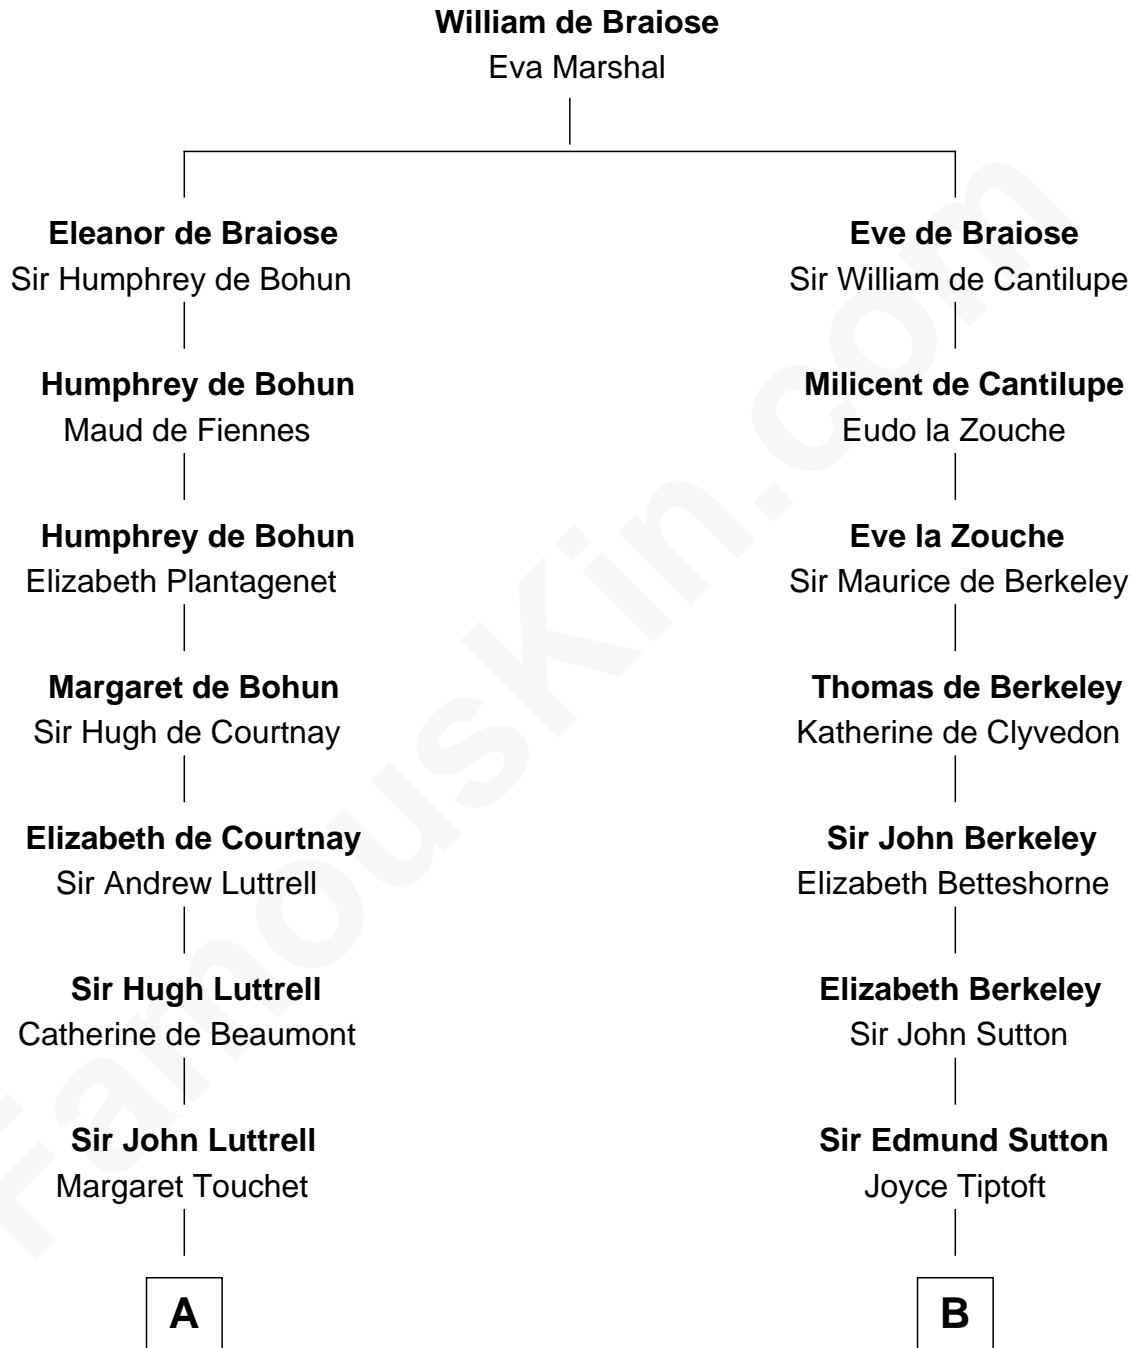

FamousKin.com

Relationship Chart of General William Whipple

Signer of the Declaration of Independence

17th cousin 4 times removed of

James Sherman

27th U.S. Vice-President

C

Mary Whiting

William Barron

Mary Augusta Barron

Stalham Williams

Frances Lucretia Williams

Richard Winslow Sherman

Mary Frances Sherman

Richard Updike Sherman

James Sherman

27th U.S. Vice-President

FamousKin.com