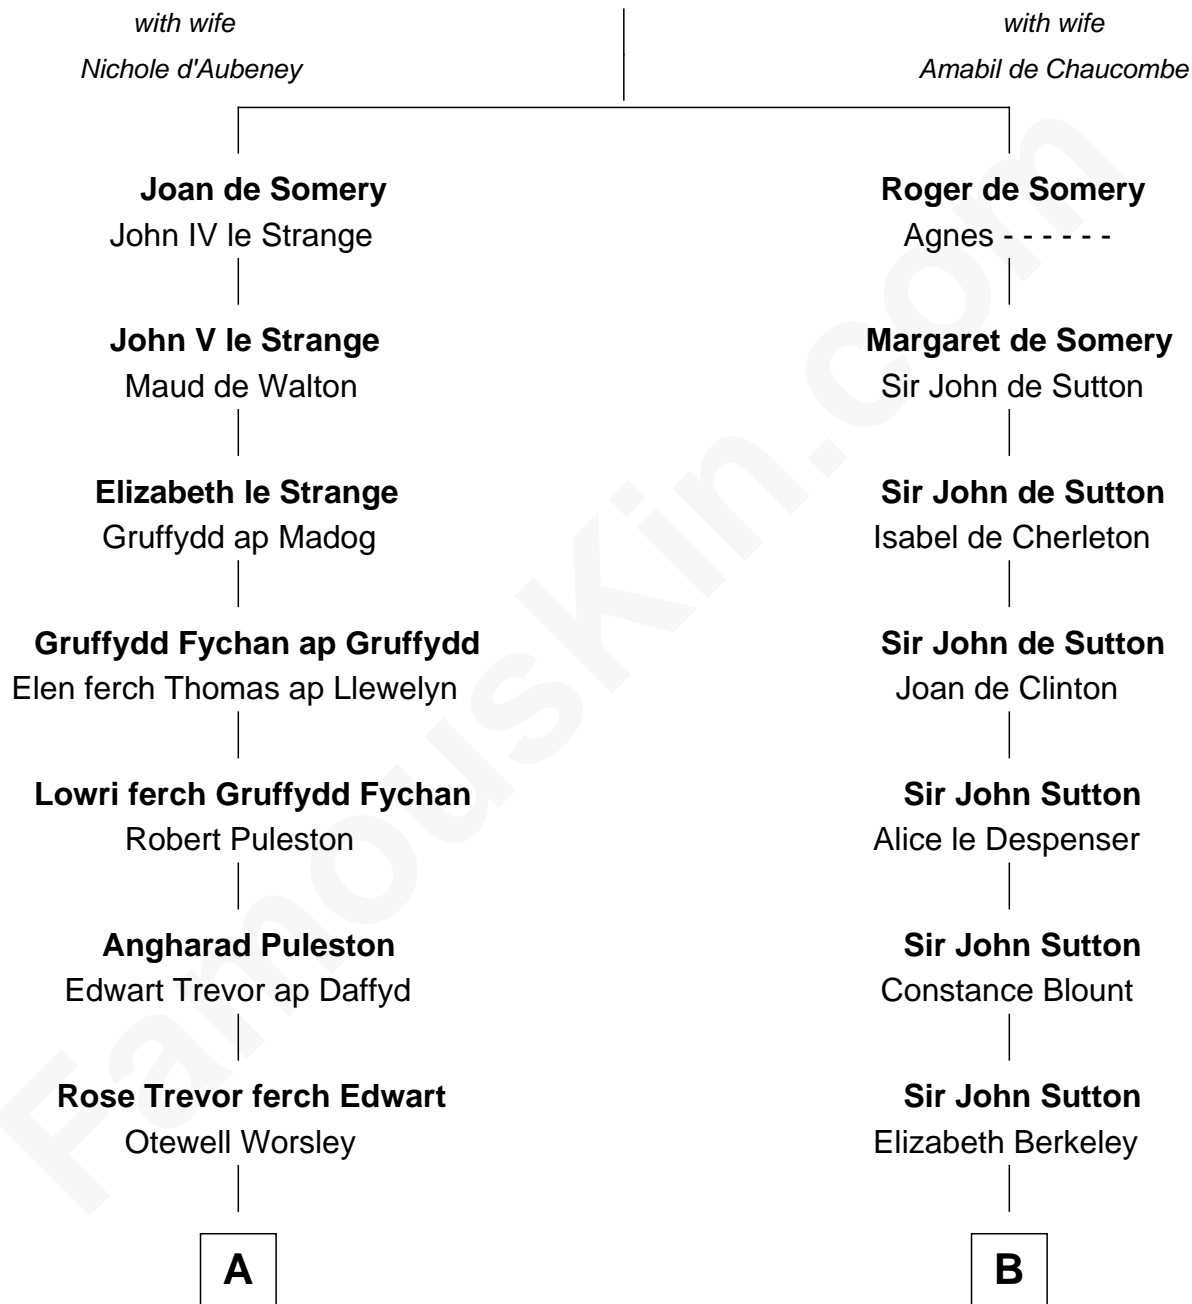

FamousKin.com

Relationship Chart of

General William Whipple

Signer of the Declaration of Independence

15th cousin 6 times removed of

Allen Dulles

5th Director of the C.I.A.

Sir Roger de Somery

C

Joanna Leffingwell

Charles Lathrop

Harriet Wadsworth Lathrop

Rev. Miron Winslow

Harriet Lathrop Winslow

Rev. John Welsh Dulles

Allen Macy Dulles