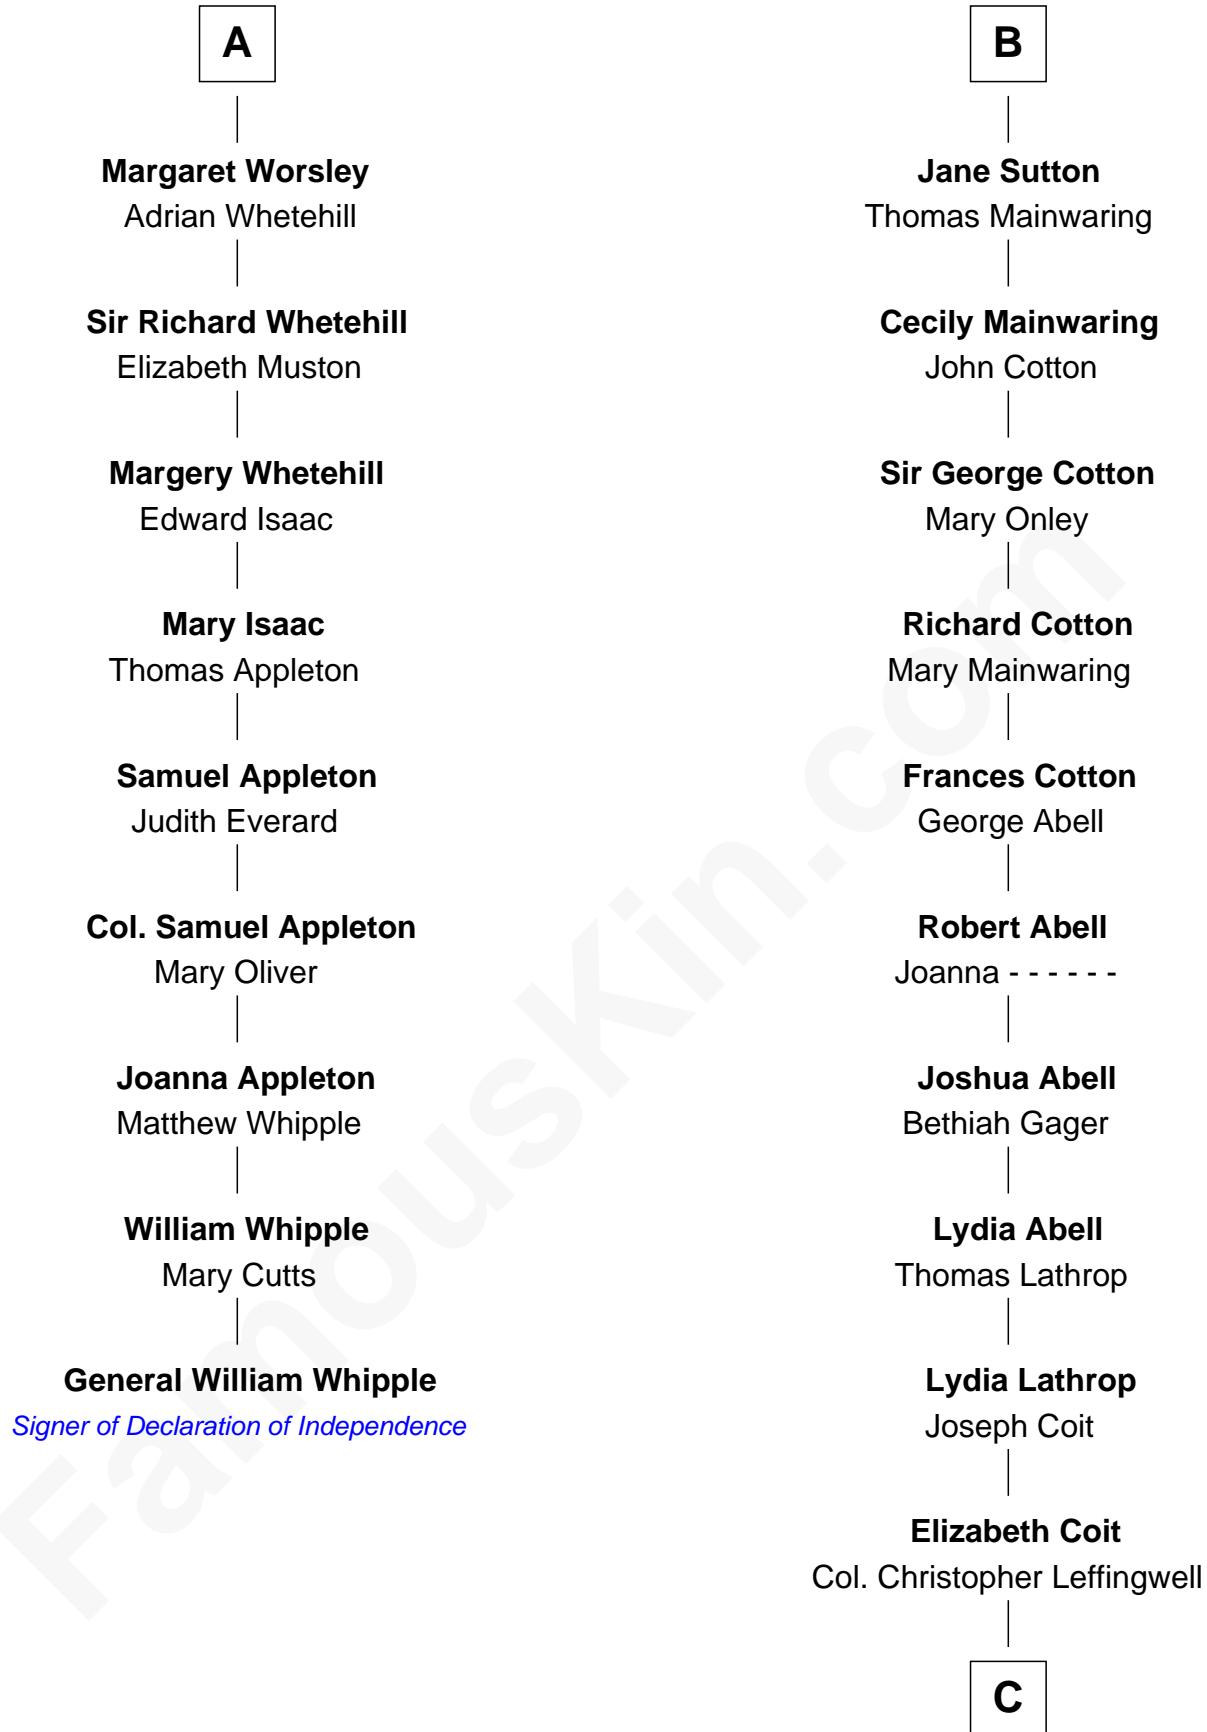

FamousKin.com

Relationship Chart of

General William Whipple

Signer of the Declaration of Independence

15th cousin 6 times removed of

Allen Dulles

5th Director of the C.I.A.

Sir Roger de Somery