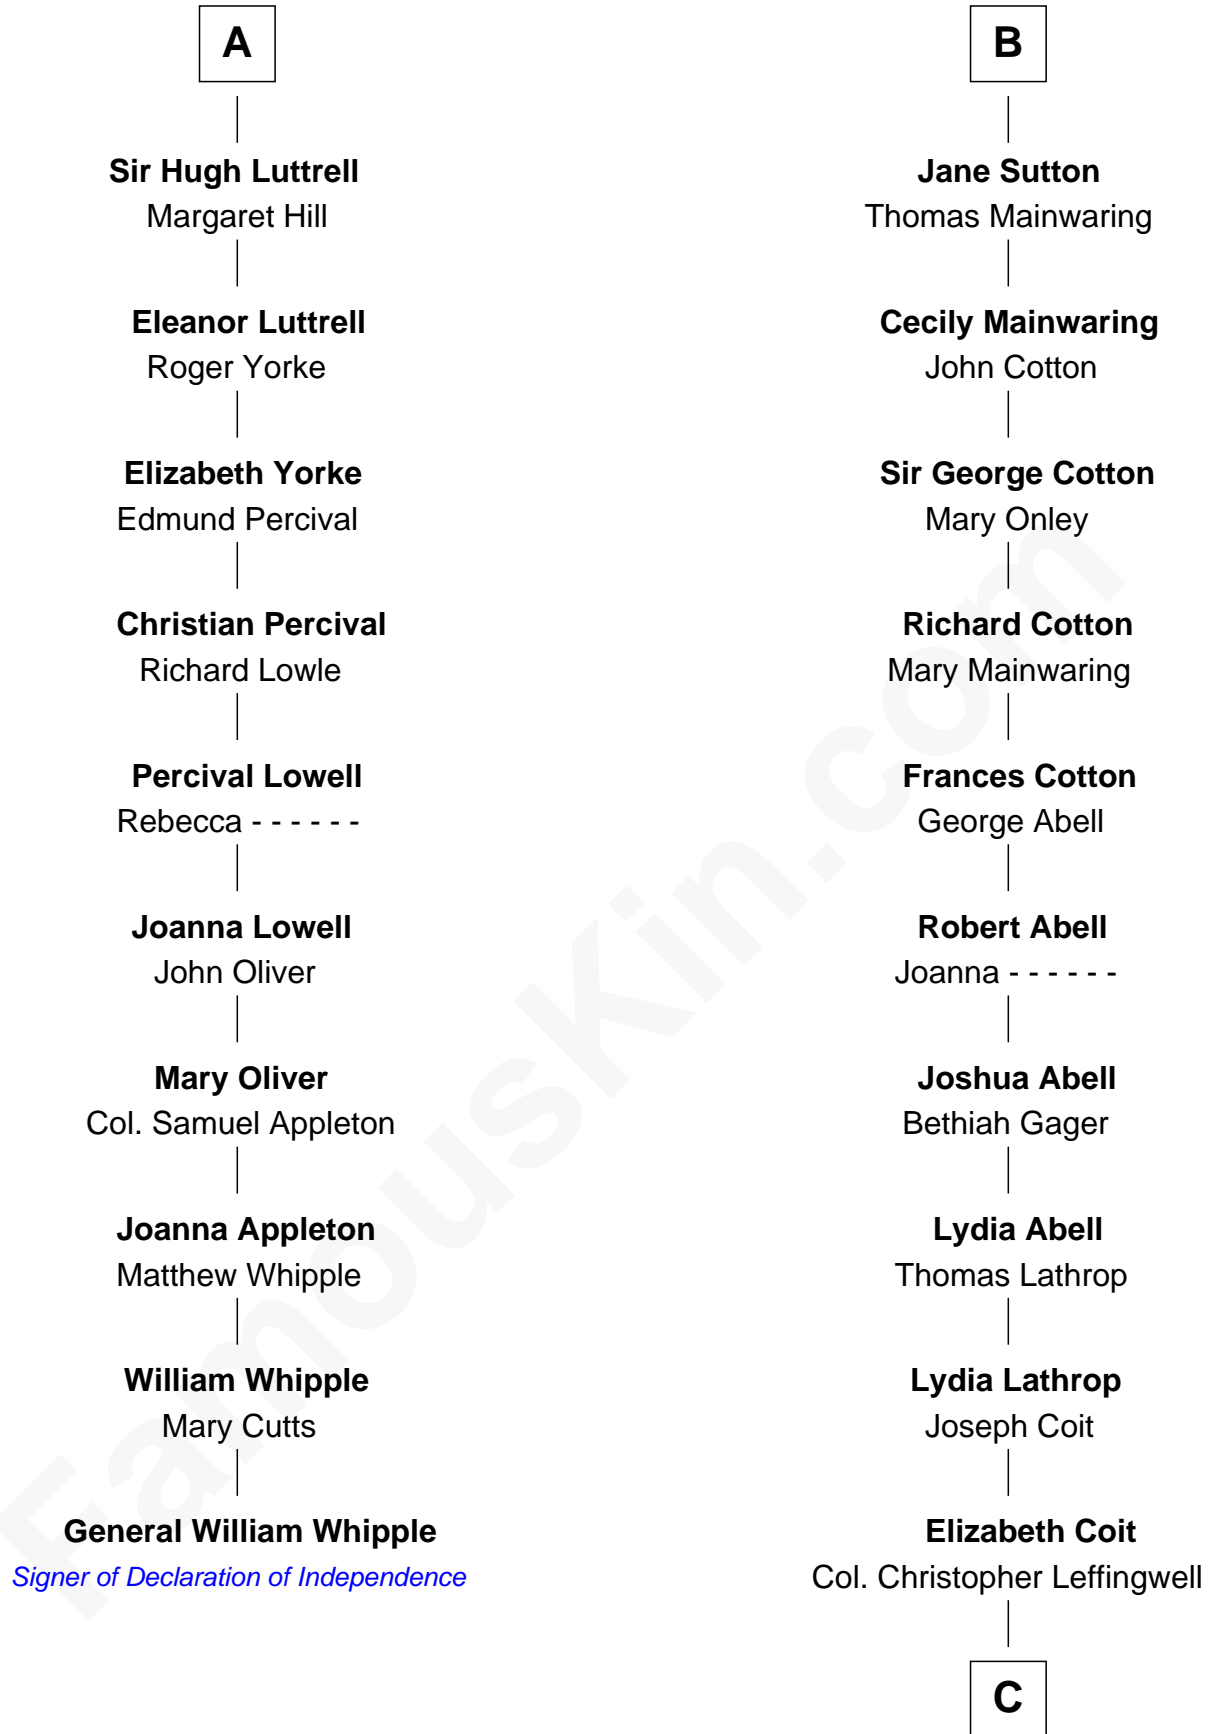

FamousKin.com

Relationship Chart of

General William Whipple

Signer of the Declaration of Independence

16th cousin 5 times removed of

Allen Dulles

5th Director of the C.I.A.

Sir Hugh le Despencer

Aveline Basset

C

Joanna Leffingwell

Charles Lathrop

Harriet Wadsworth Lathrop

Rev. Miron Winslow

Harriet Lathrop Winslow

Rev. John Welsh Dulles