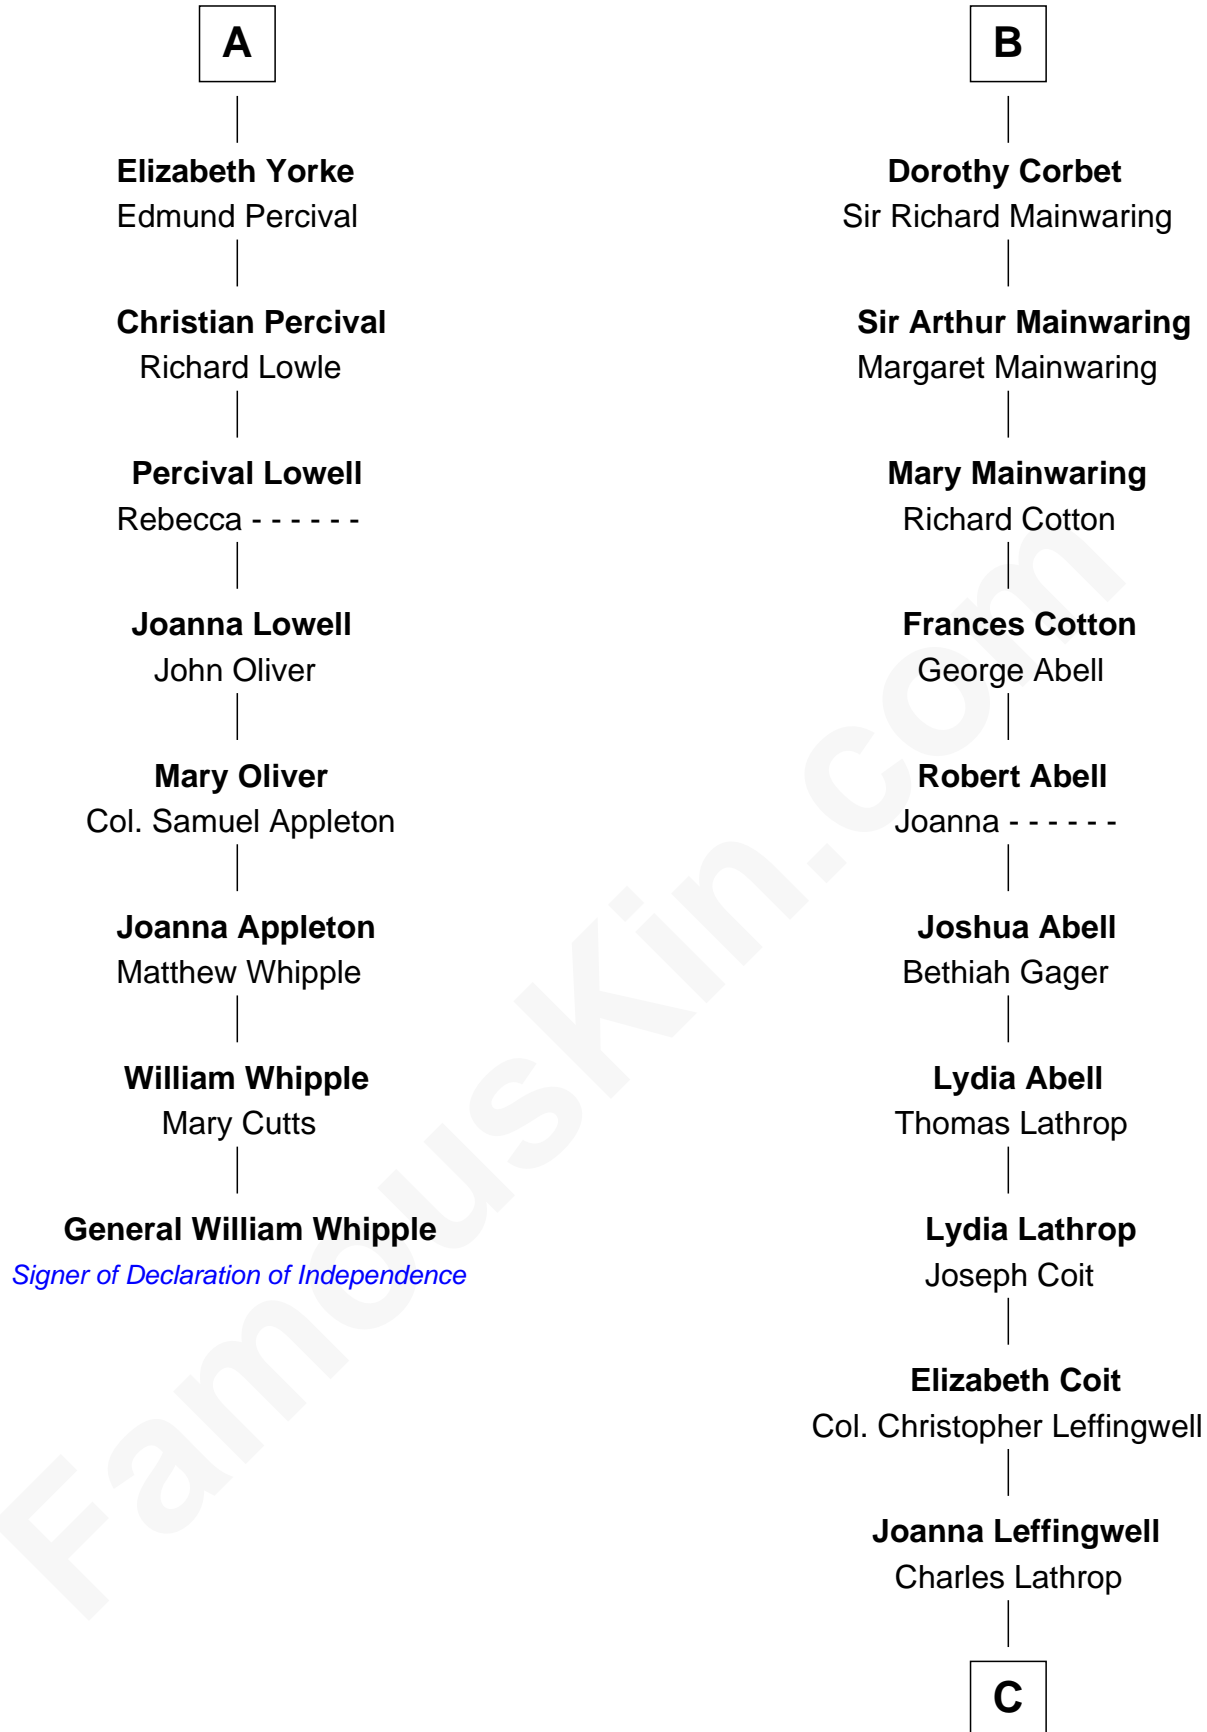

FamousKin.com

Relationship Chart of General William Whipple

Signer of the Declaration of Independence

14th cousin 6 times removed of

Allen Dulles

5th Director of the C.I.A.

Humphrey de Bohun
Elizabeth Plantagenet

C

—
Harriet Wadsworth Lathrop

Rev. Miron Winslow

—
Harriet Lathrop Winslow

Rev. John Welsh Dulles

—
Allen Macy Dulles

Edith Foster

—
Allen Dulles