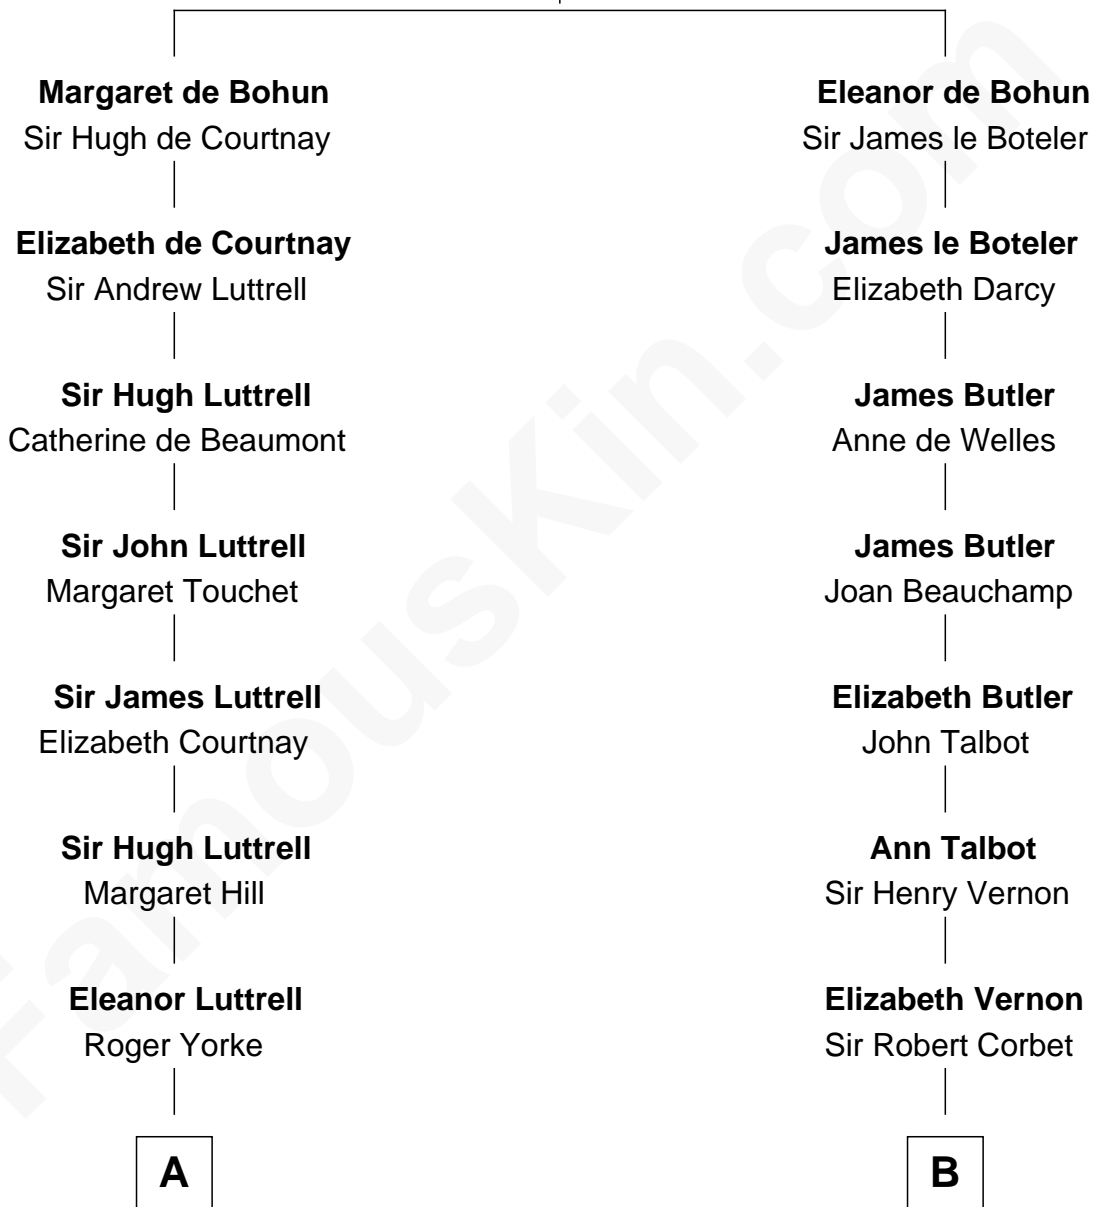

FamousKin.com

Relationship Chart of General William Whipple

Signer of the Declaration of Independence

14th cousin 6 times removed of

Allen Dulles

5th Director of the C.I.A.

Humphrey de Bohun
Elizabeth Plantagenet

C

—
Harriet Wadsworth Lathrop

Rev. Miron Winslow

—
Harriet Lathrop Winslow

Rev. John Welsh Dulles

—
Allen Macy Dulles

Edith Foster

—
Allen Dulles