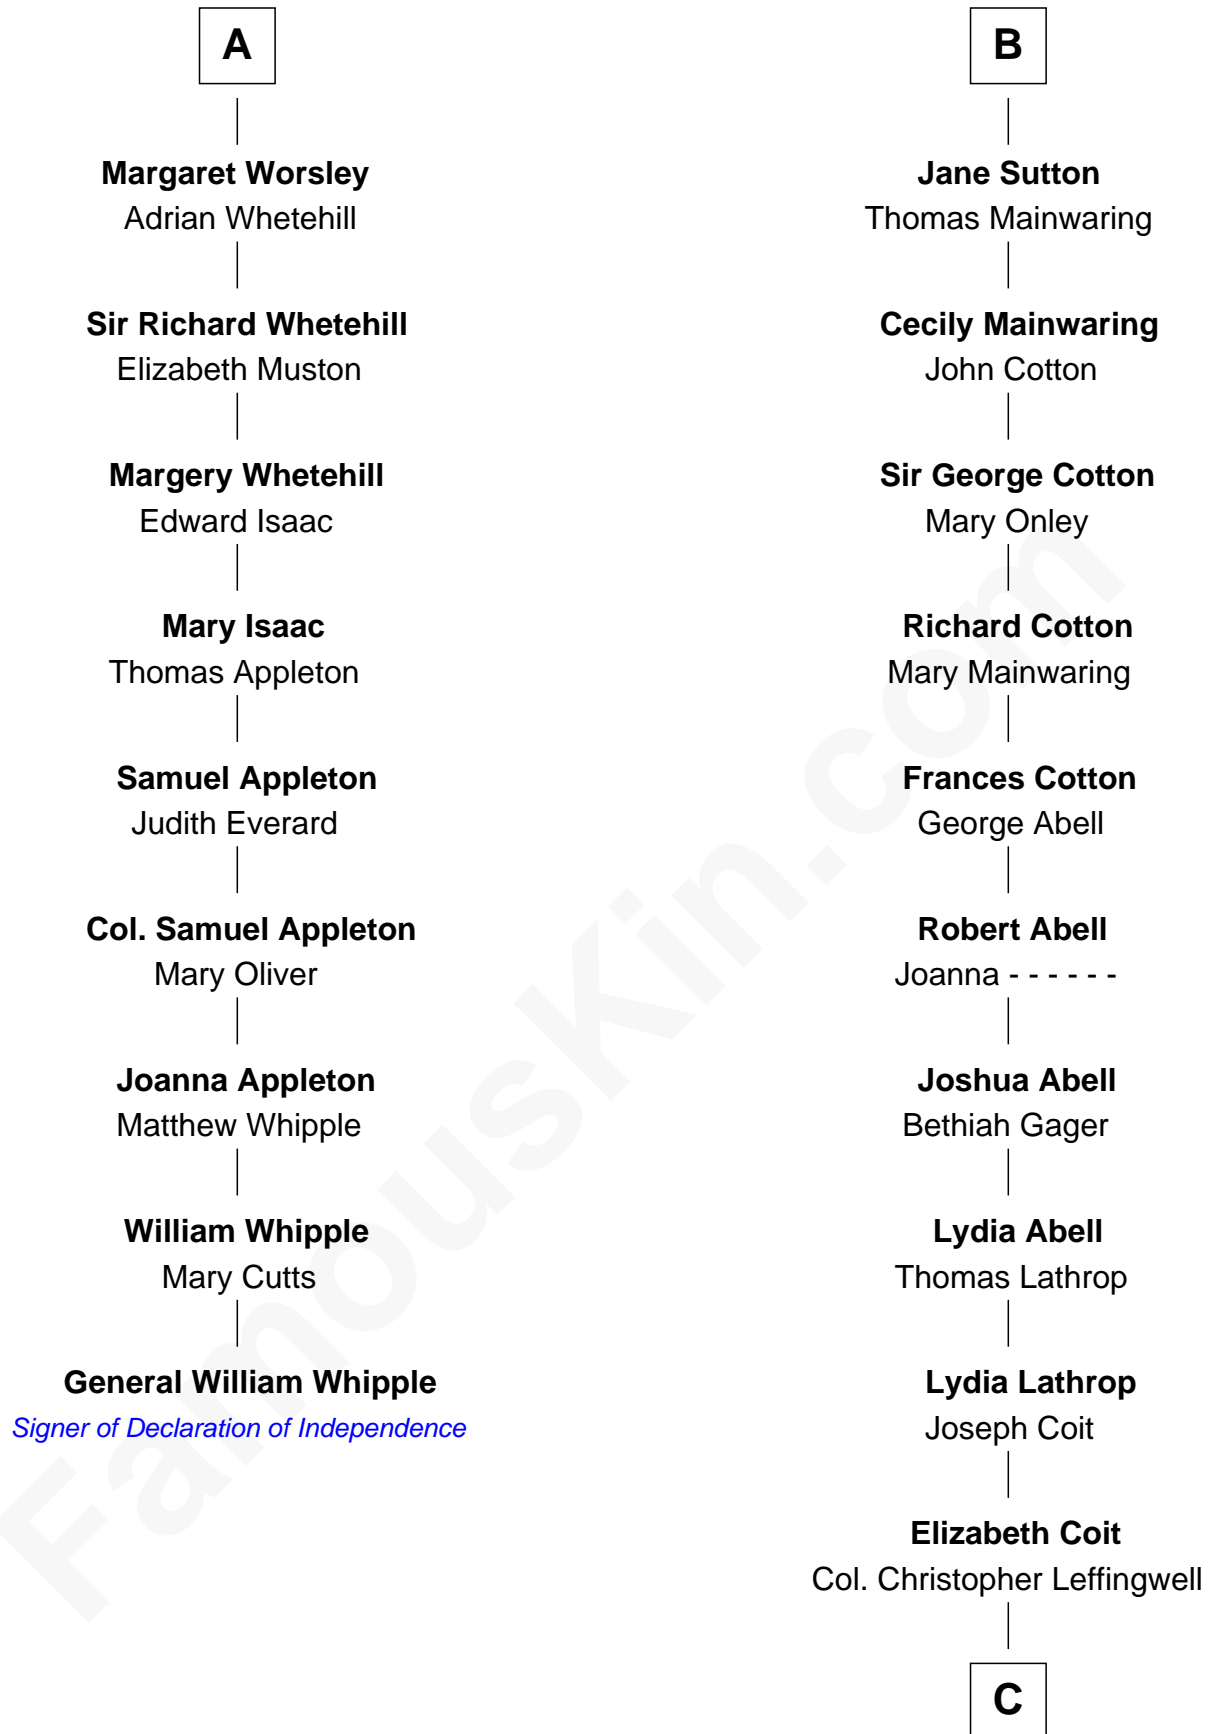

FamousKin.com

Relationship Chart of

General William Whipple

Signer of the Declaration of Independence

15th cousin 6 times removed of

John Foster Dulles

52nd U.S. Secretary of State

C

Joanna Leffingwell

Charles Lathrop

Harriet Wadsworth Lathrop

Rev. Miron Winslow

Harriet Lathrop Winslow

Rev. John Welsh Dulles

Allen Macy Dulles

Edith Foster