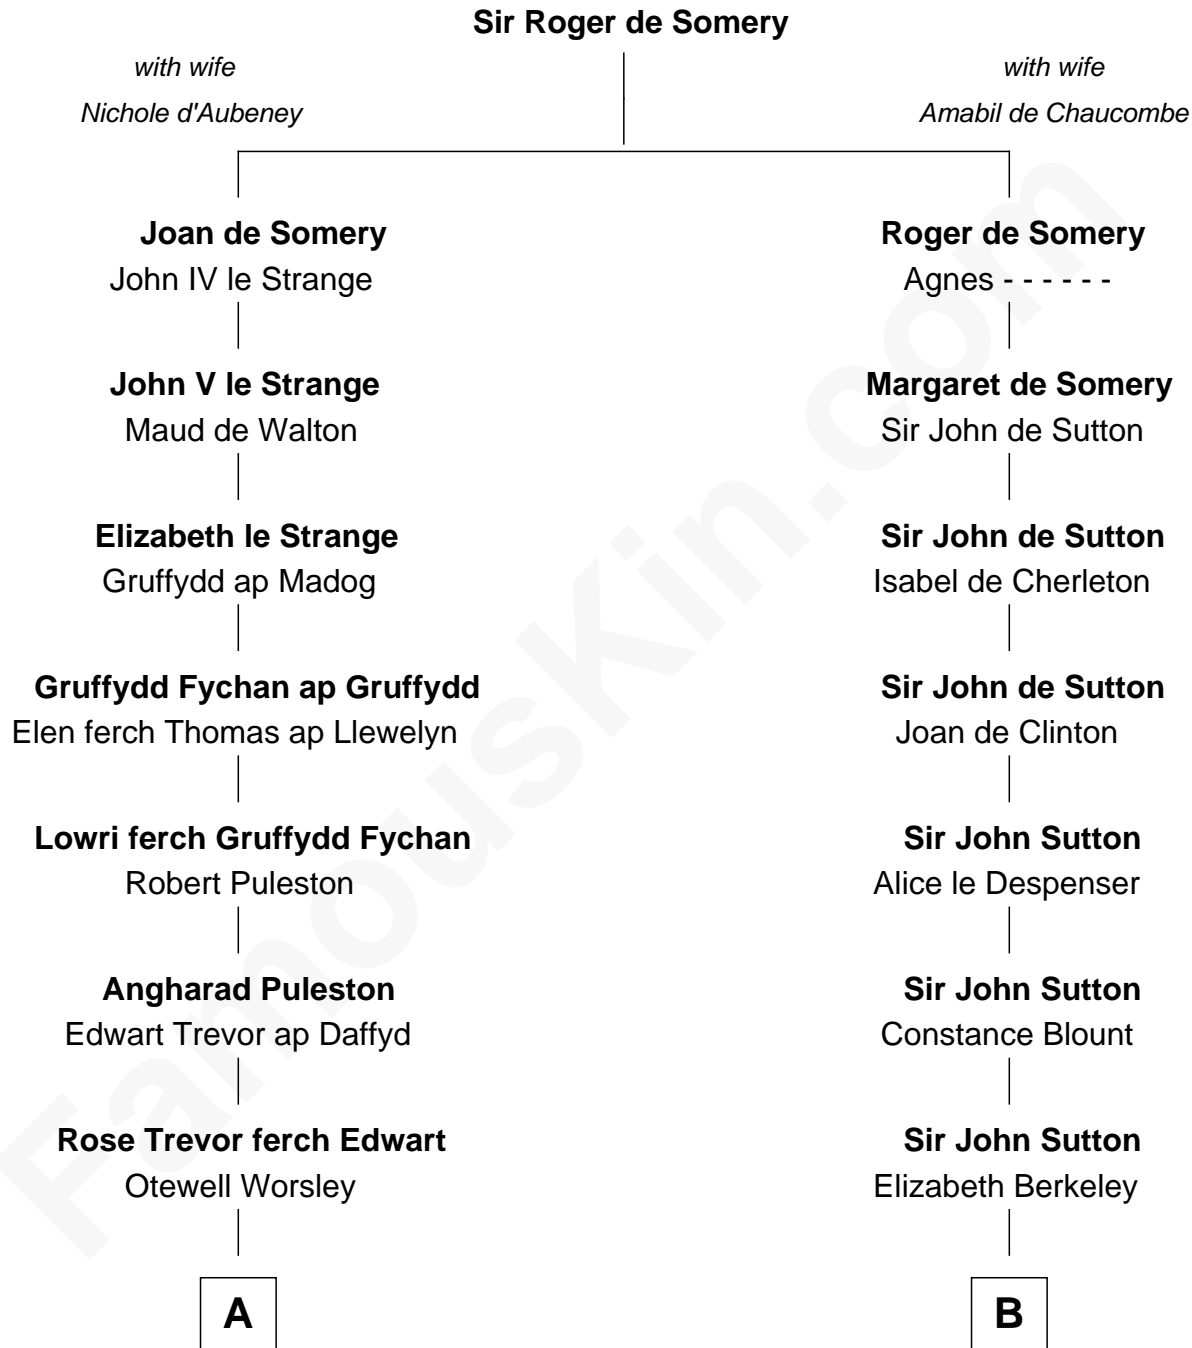

FamousKin.com

Relationship Chart of

General William Whipple

Signer of the Declaration of Independence

15th cousin 6 times removed of

John Foster Dulles

52nd U.S. Secretary of State

C