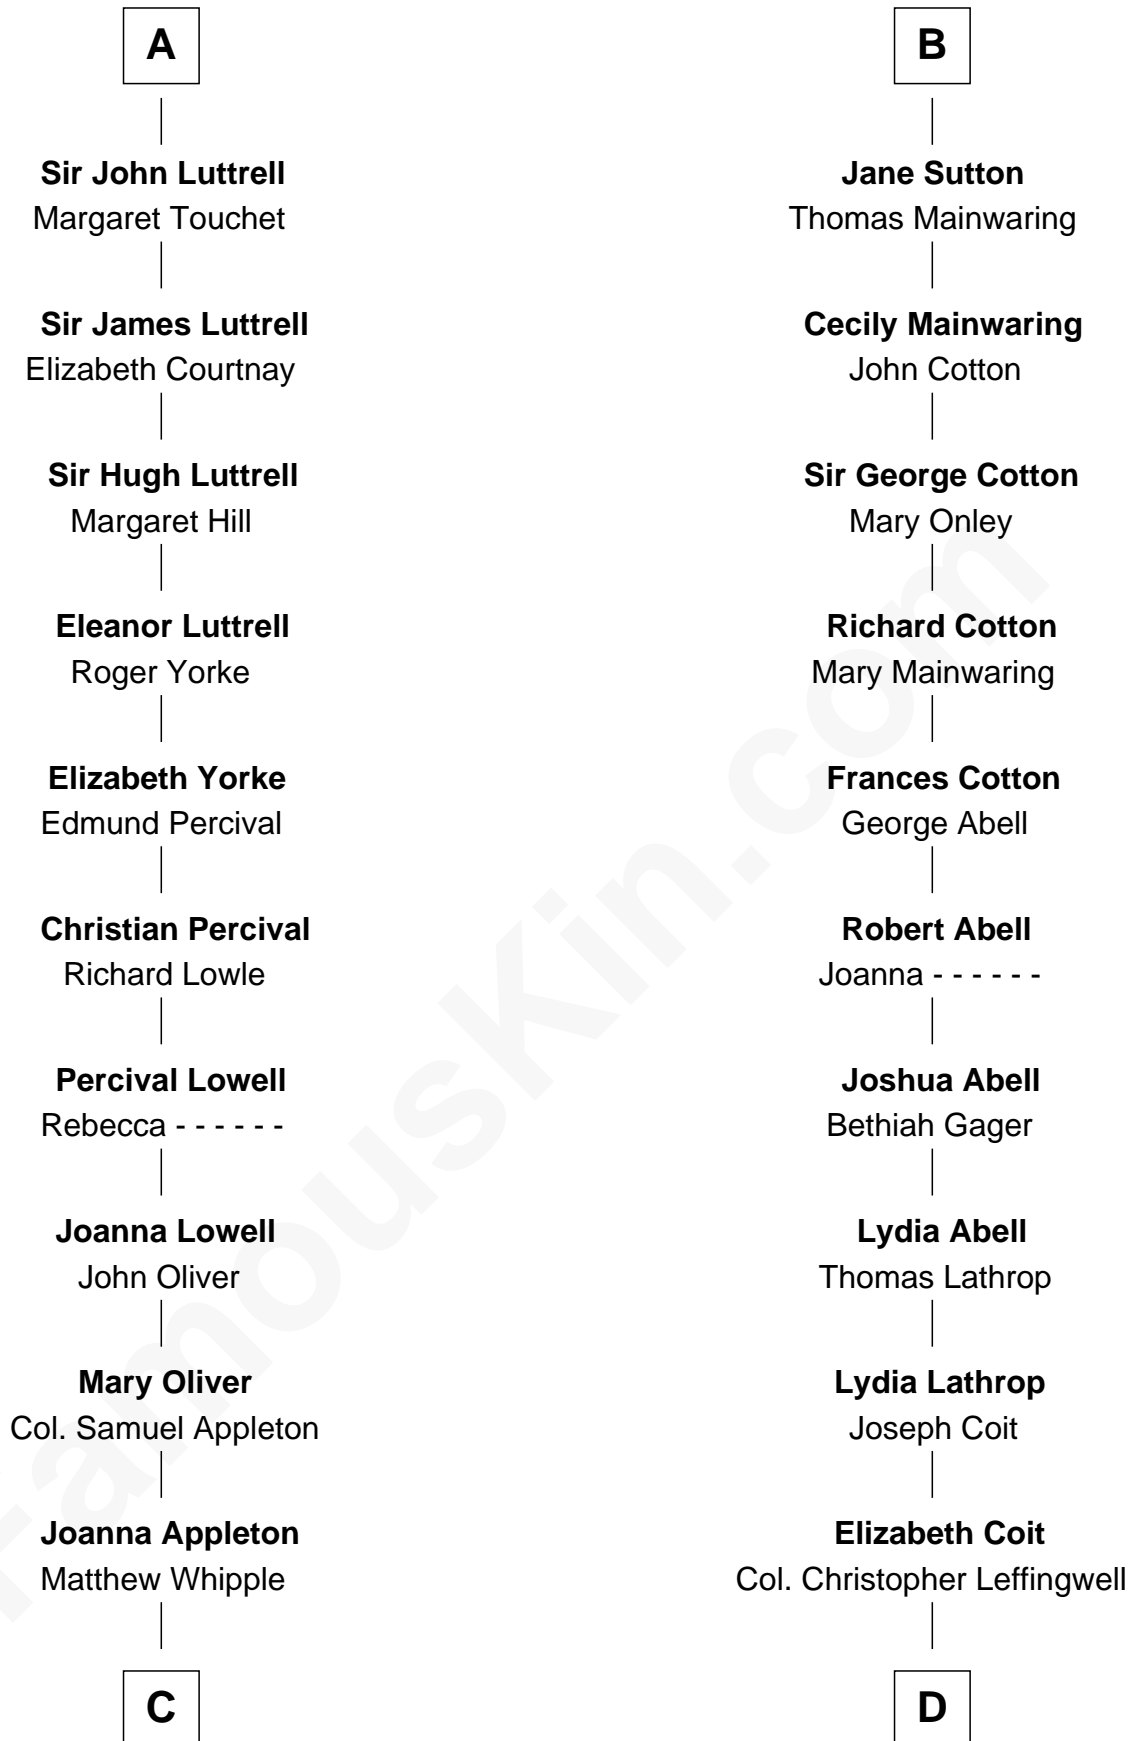

## Relationship Chart of

### General William Whipple

*Signer of the Declaration of Independence*

18th cousin 3 times removed of

**John Foster Dulles**

*52nd U.S. Secretary of State*

**C**

**William Whipple**

Mary Cutts

**General William Whipple**

*Signer of Declaration of Independence*

**D**

**Joanna Leffingwell**

Charles Lathrop

**Harriet Wadsworth Lathrop**

Rev. Miron Winslow

**Harriet Lathrop Winslow**