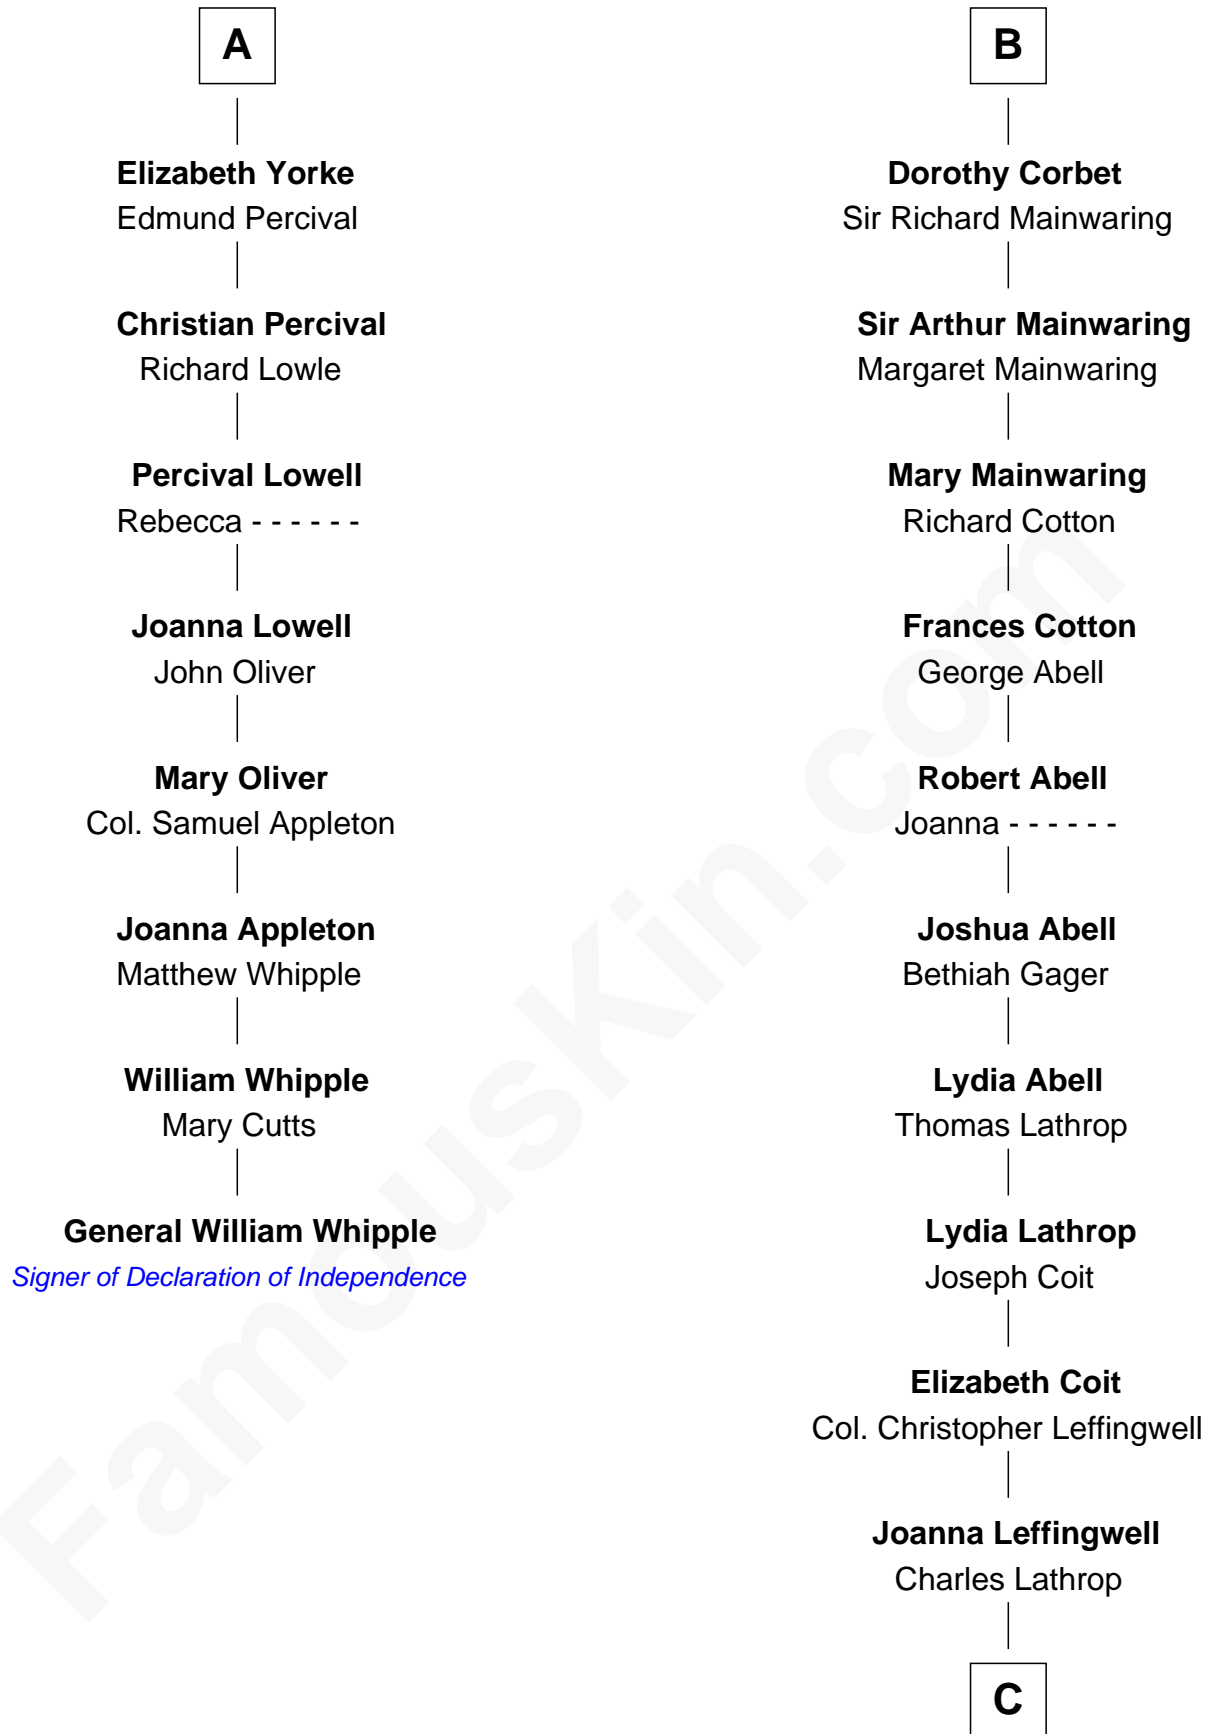

## Relationship Chart of

### General William Whipple

*Signer of the Declaration of Independence*

14th cousin 6 times removed of

**John Foster Dulles**

*52nd U.S. Secretary of State*

**Humphrey de Bohun**  
Elizabeth Plantagenet

C

Harriet Wadsworth Lathrop