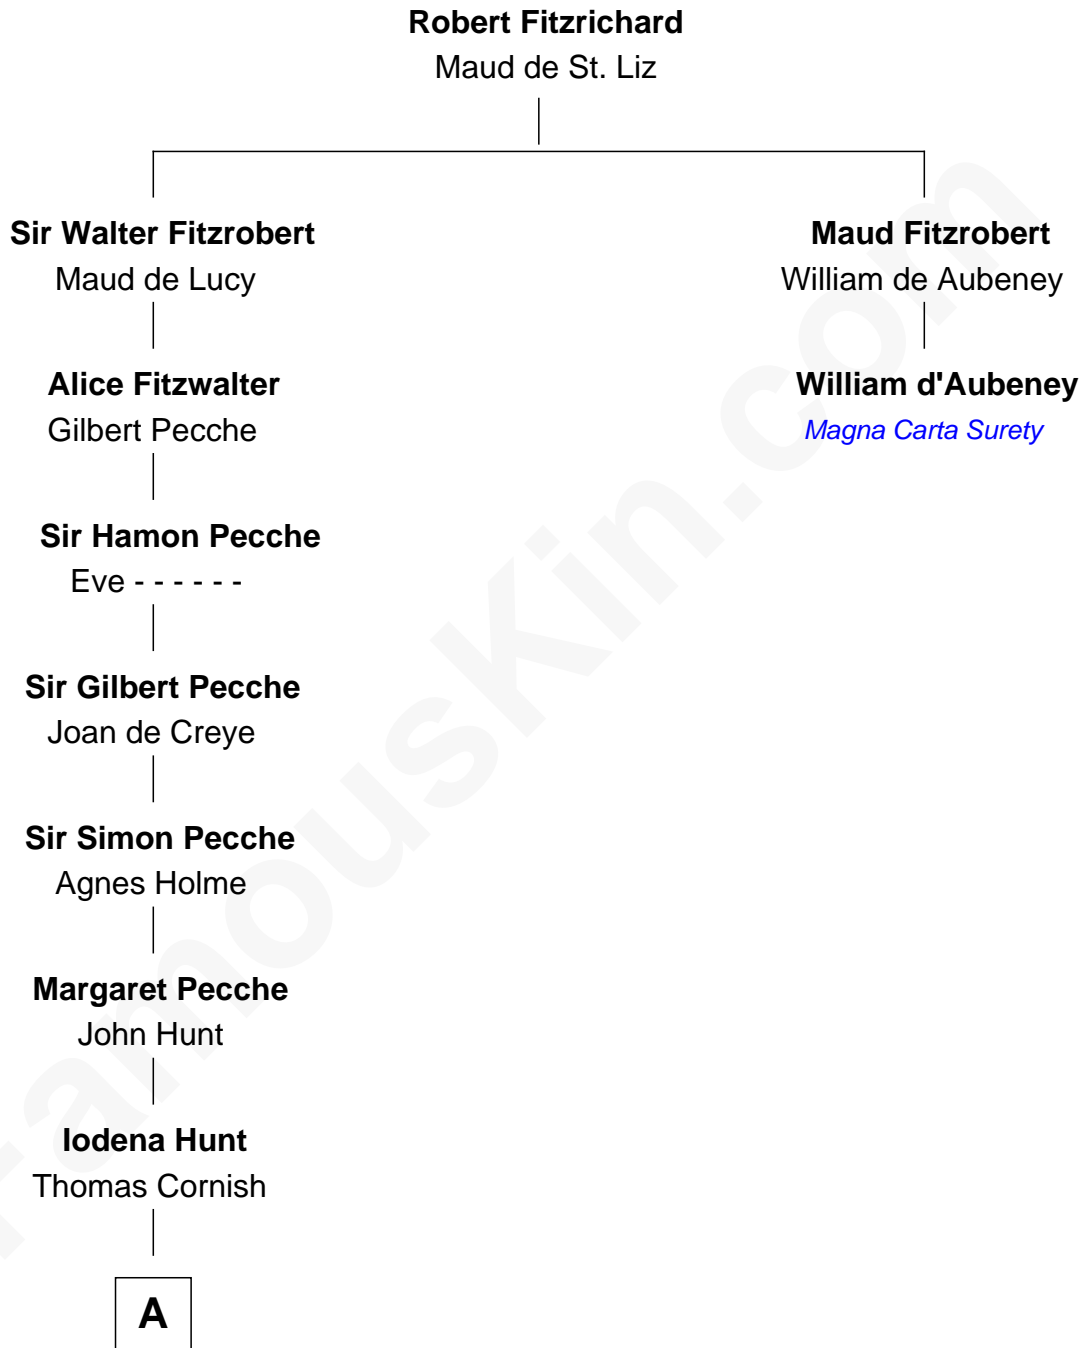

FamousKin.com

Relationship Chart of

General William Whipple

Signer of the Declaration of Independence

1st cousin 16 times removed of

William d'Aubeny
Magna Carta Surety

A

|
John Cornish

|
John Cornish
Agnes Walden

|
Mary Cornish
Thomas Everard

|
Henry Everard

|
Thomas Everard
Margaret Wiseman

|
John Everard
Judith Bourne

|
Judith Everard
Samuel Appleton

|
Col. Samuel Appleton
Mary Oliver

|
Joanna Appleton
Matthew Whipple