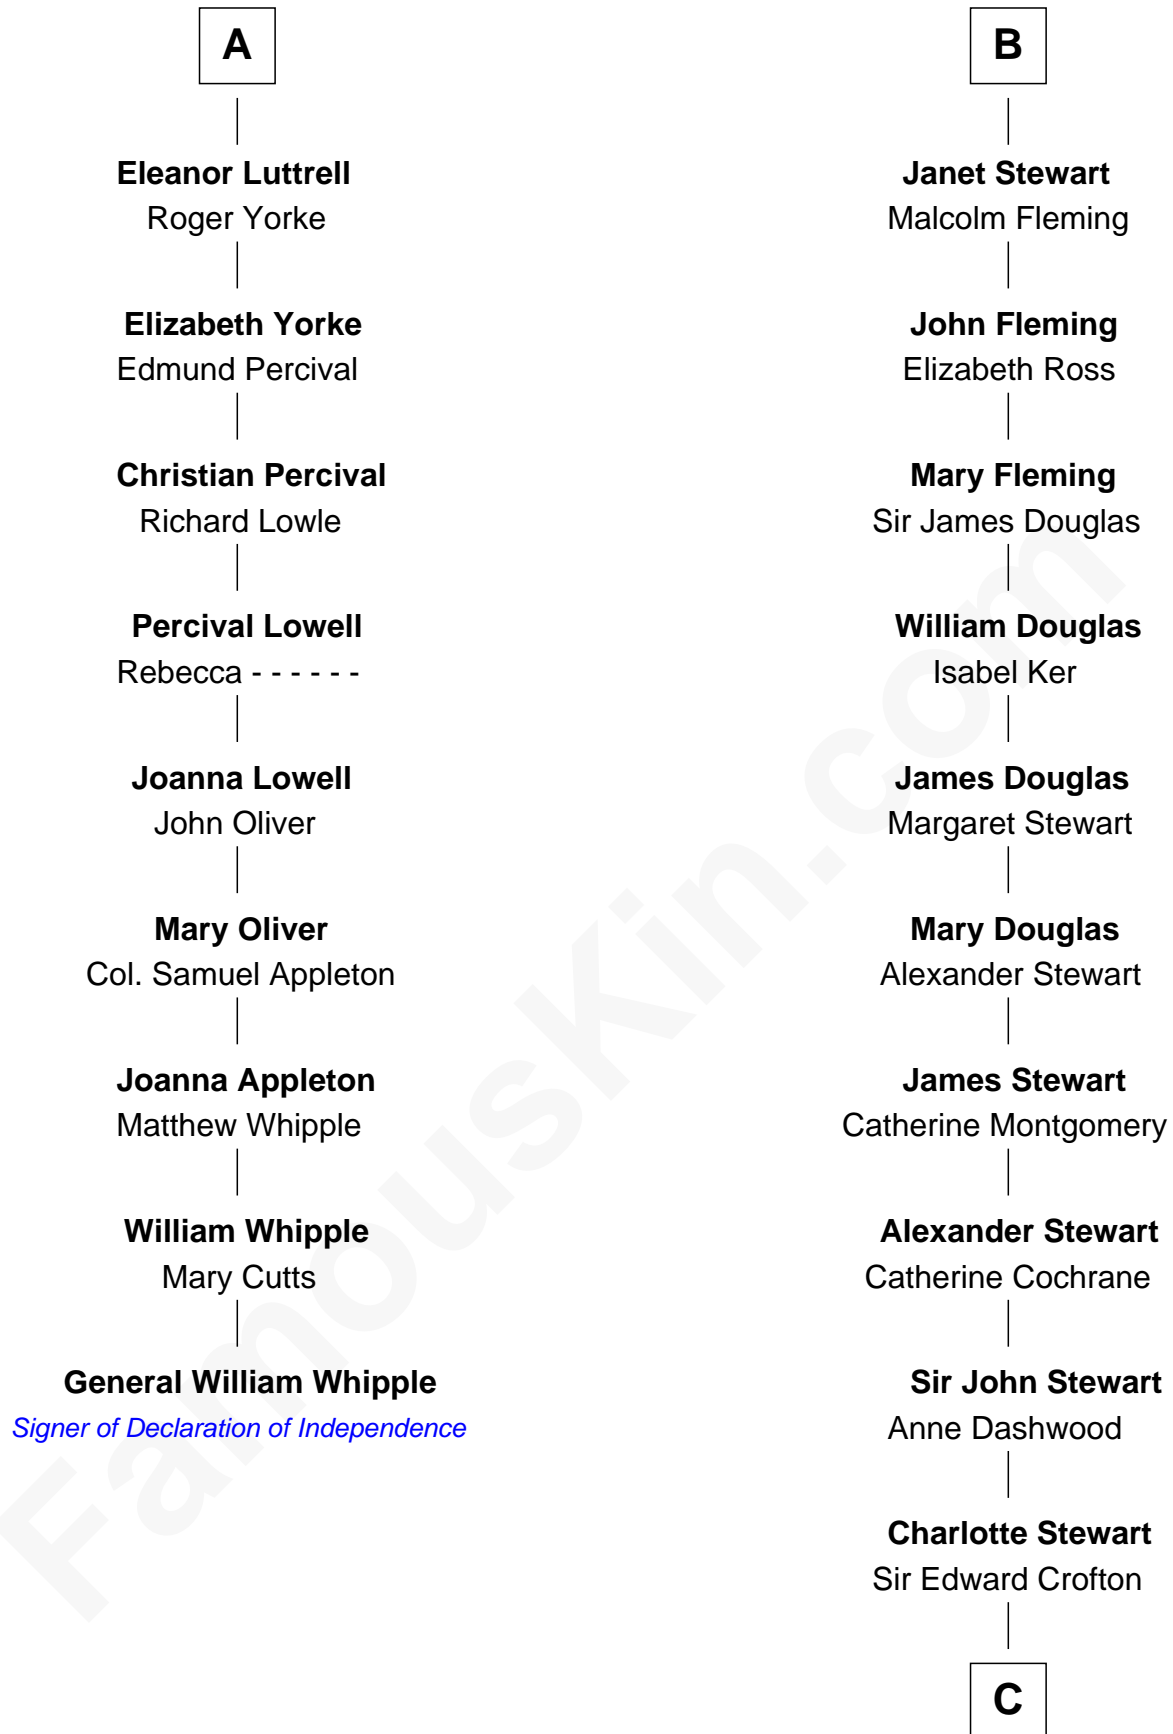

FamousKin.com

Relationship Chart of General William Whipple

Signer of the Declaration of Independence

15th cousin 6 times removed of

Guy Ritchie

British Filmmaker

C

Frederica Crofton

Hubert McLaughlin

Vivian Guy Ouseley McLaughlin

Edith Jane Martineau

Doris Margaretta McLaughlin

Stuart John Ritchie

John Vivian Ritchie

Amber Mary Parkinson

Guy Ritchie