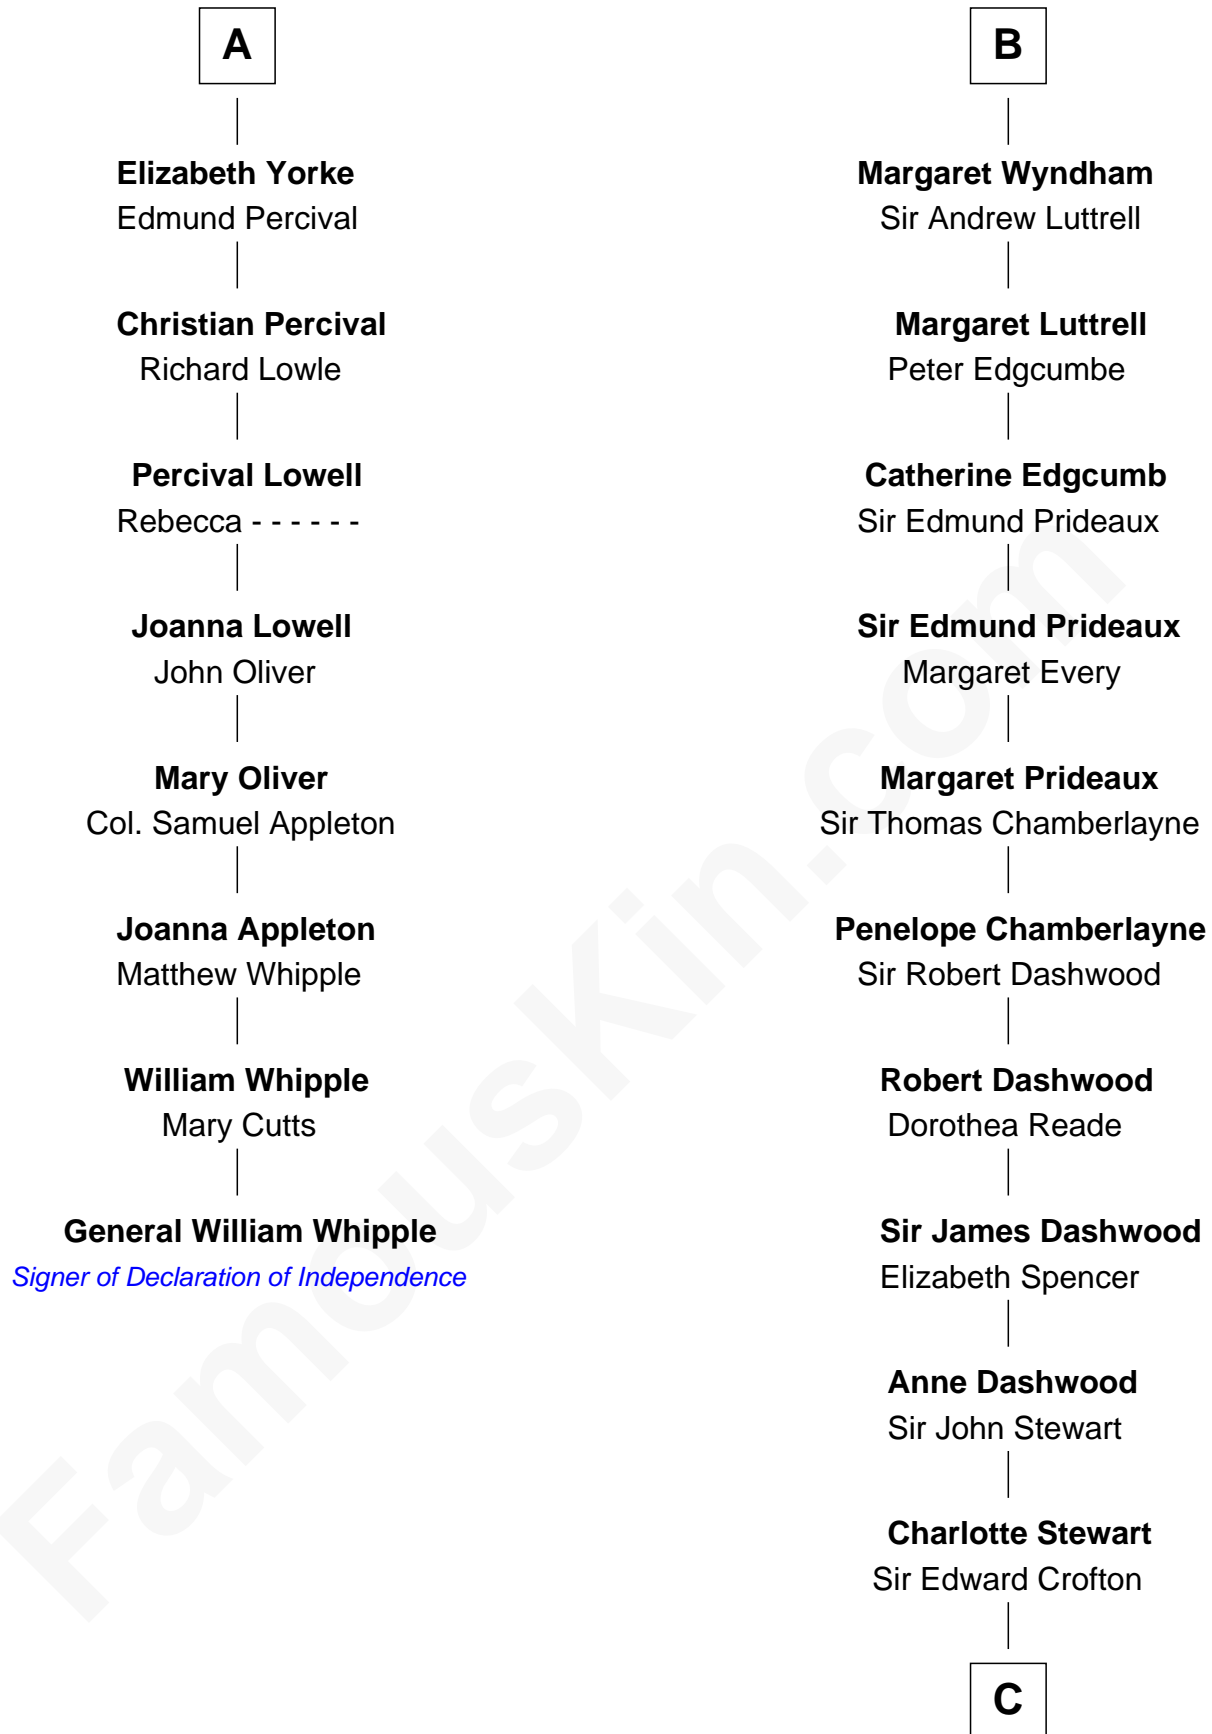

## Relationship Chart of General William Whipple

*Signer of the Declaration of Independence*

14th cousin 7 times removed of

**Guy Ritchie**

*British Filmmaker*

**Humphrey de Bohun**

Elizabeth Plantagenet

C