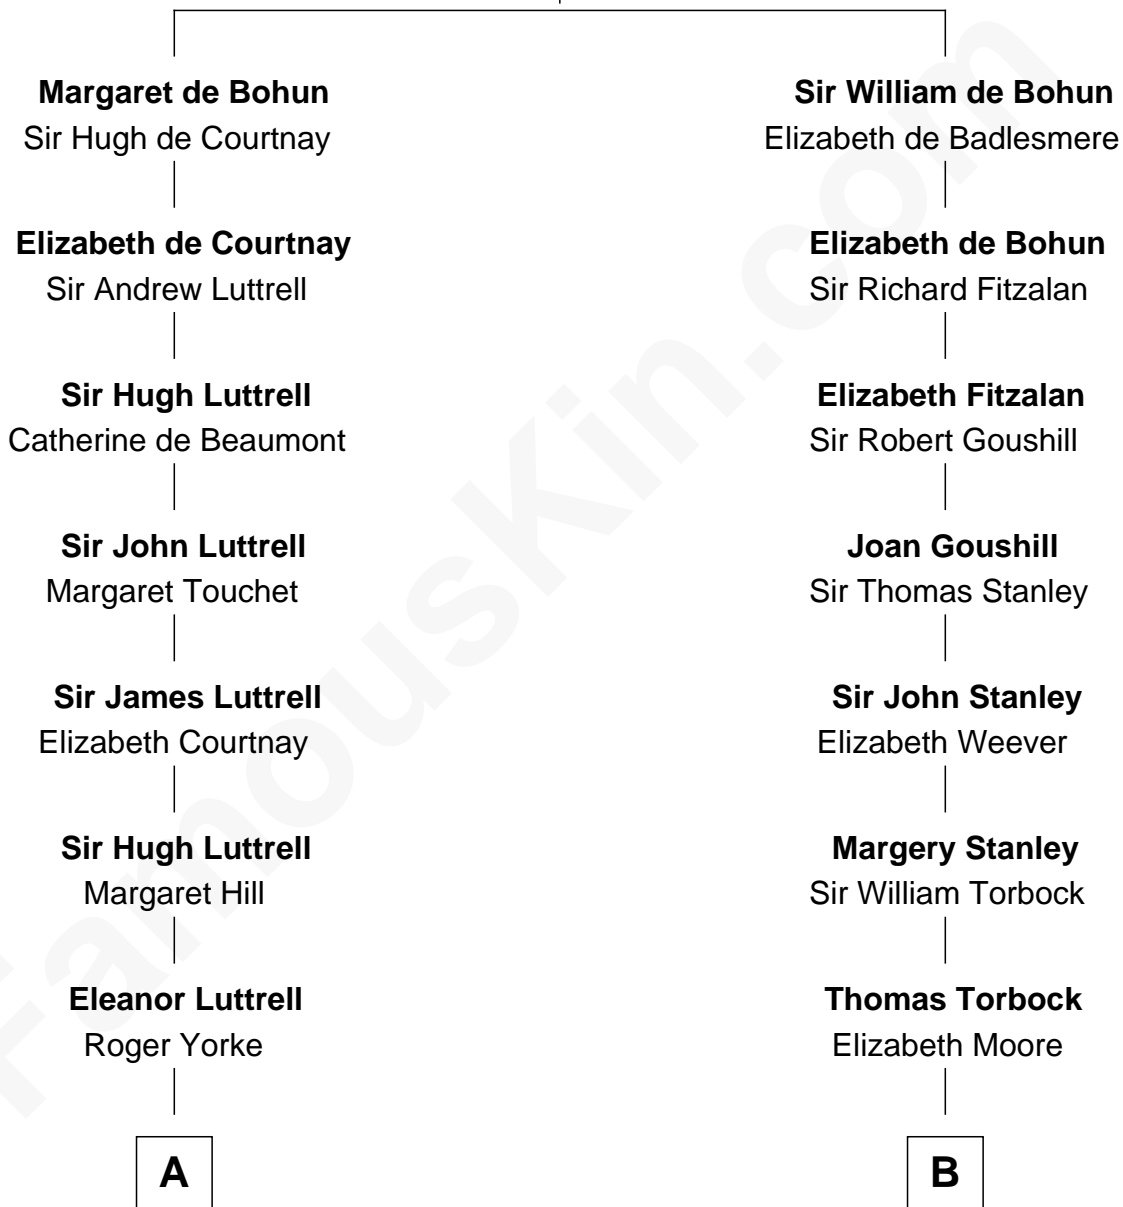

FamousKin.com

Relationship Chart of

General William Whipple

Signer of the Declaration of Independence

14th cousin 4 times removed of

Buckminster Fuller

Author, Architect, and Inventor

Humphrey de Bohun
Elizabeth Plantagenet

C

Caroline Wolcott Andrews

Richard Buckminster Fuller

Buckminster Fuller

Author, Architect, and Inventor

FamousKin.com