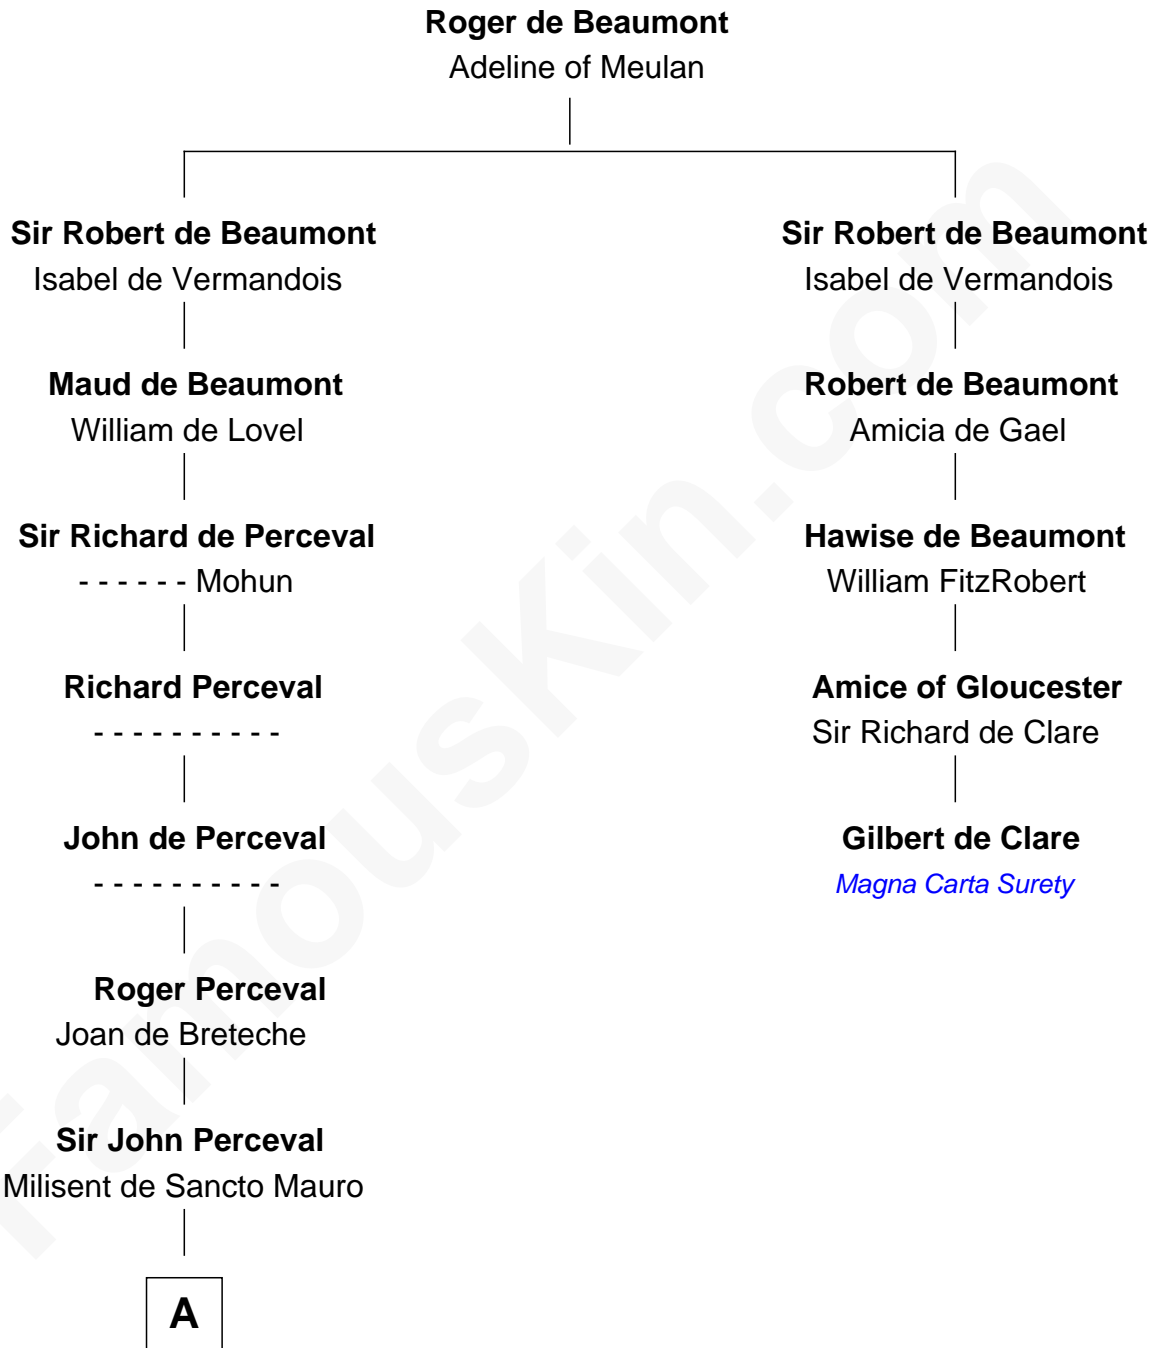

FamousKin.com

Relationship Chart of

General William Whipple

Signer of the Declaration of Independence

4th cousin 16 times removed of

Gilbert de Clare
Magna Carta Surety

B

—
Mary Oliver
Col. Samuel Appleton

—
Joanna Appleton
Matthew Whipple

—
William Whipple
Mary Cutts

—
General William Whipple
Signer of Declaration of Independence

FamousKin.com