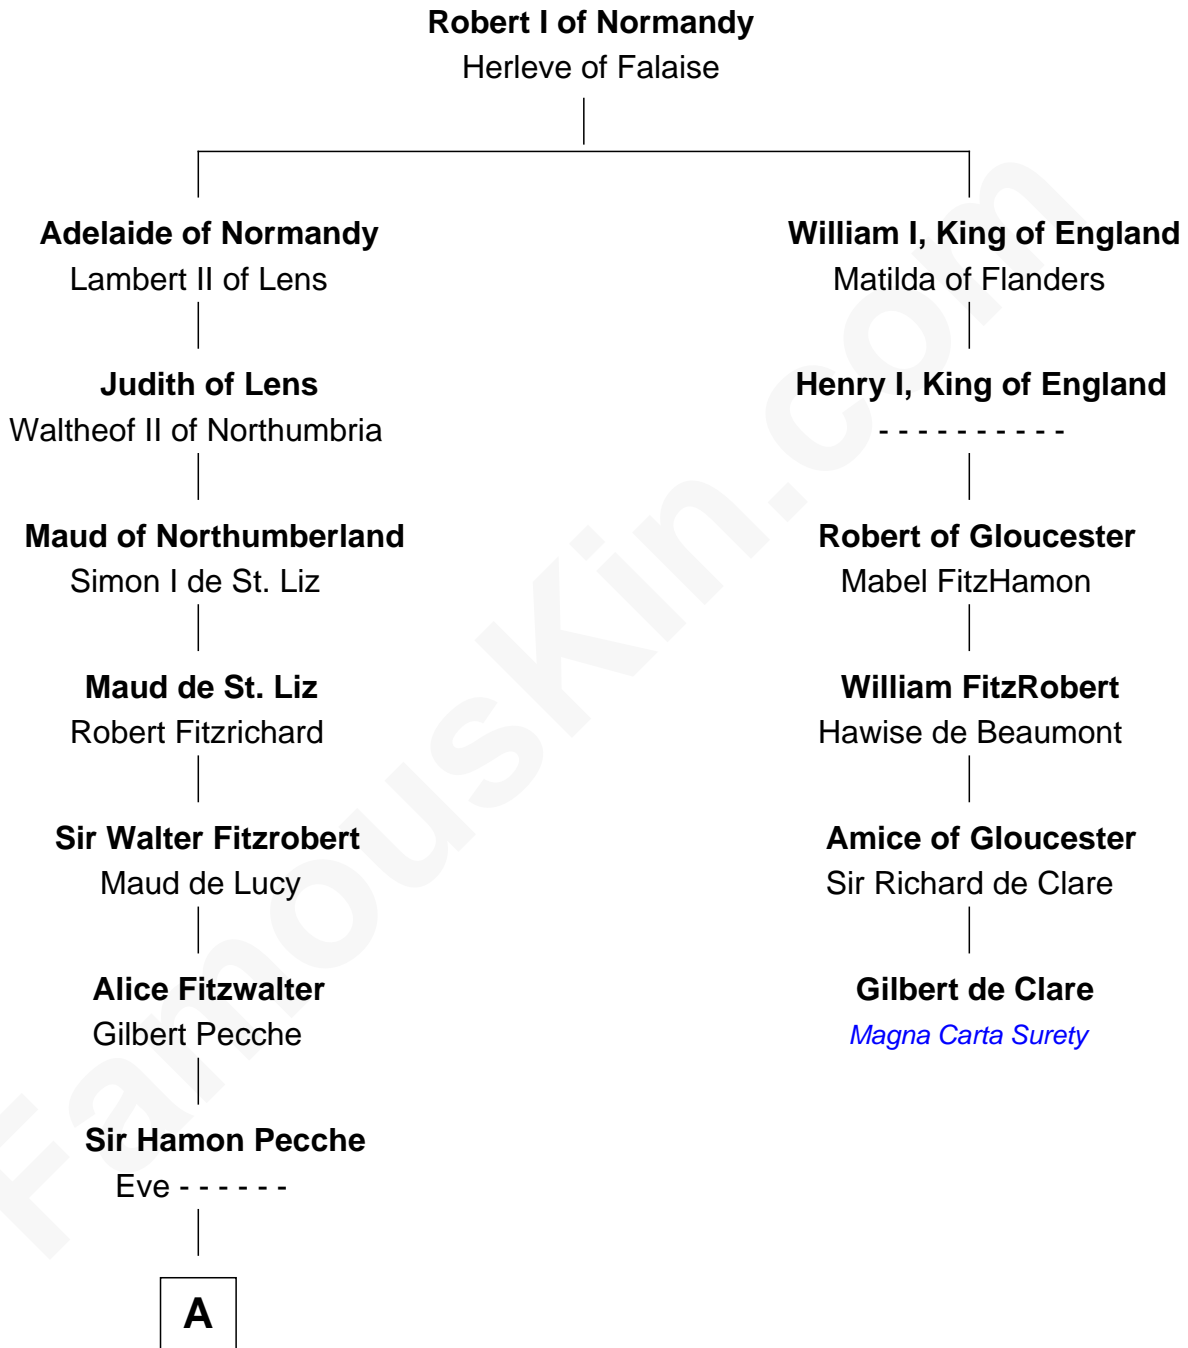

## Relationship Chart of

### General William Whipple

Signer of the Declaration of Independence

5th cousin 16 times removed of

**Gilbert de Clare**

*Magna Carta Surety*

**B**

—  
**Judith Everard**  
Samuel Appleton

—  
**Col. Samuel Appleton**  
Mary Oliver