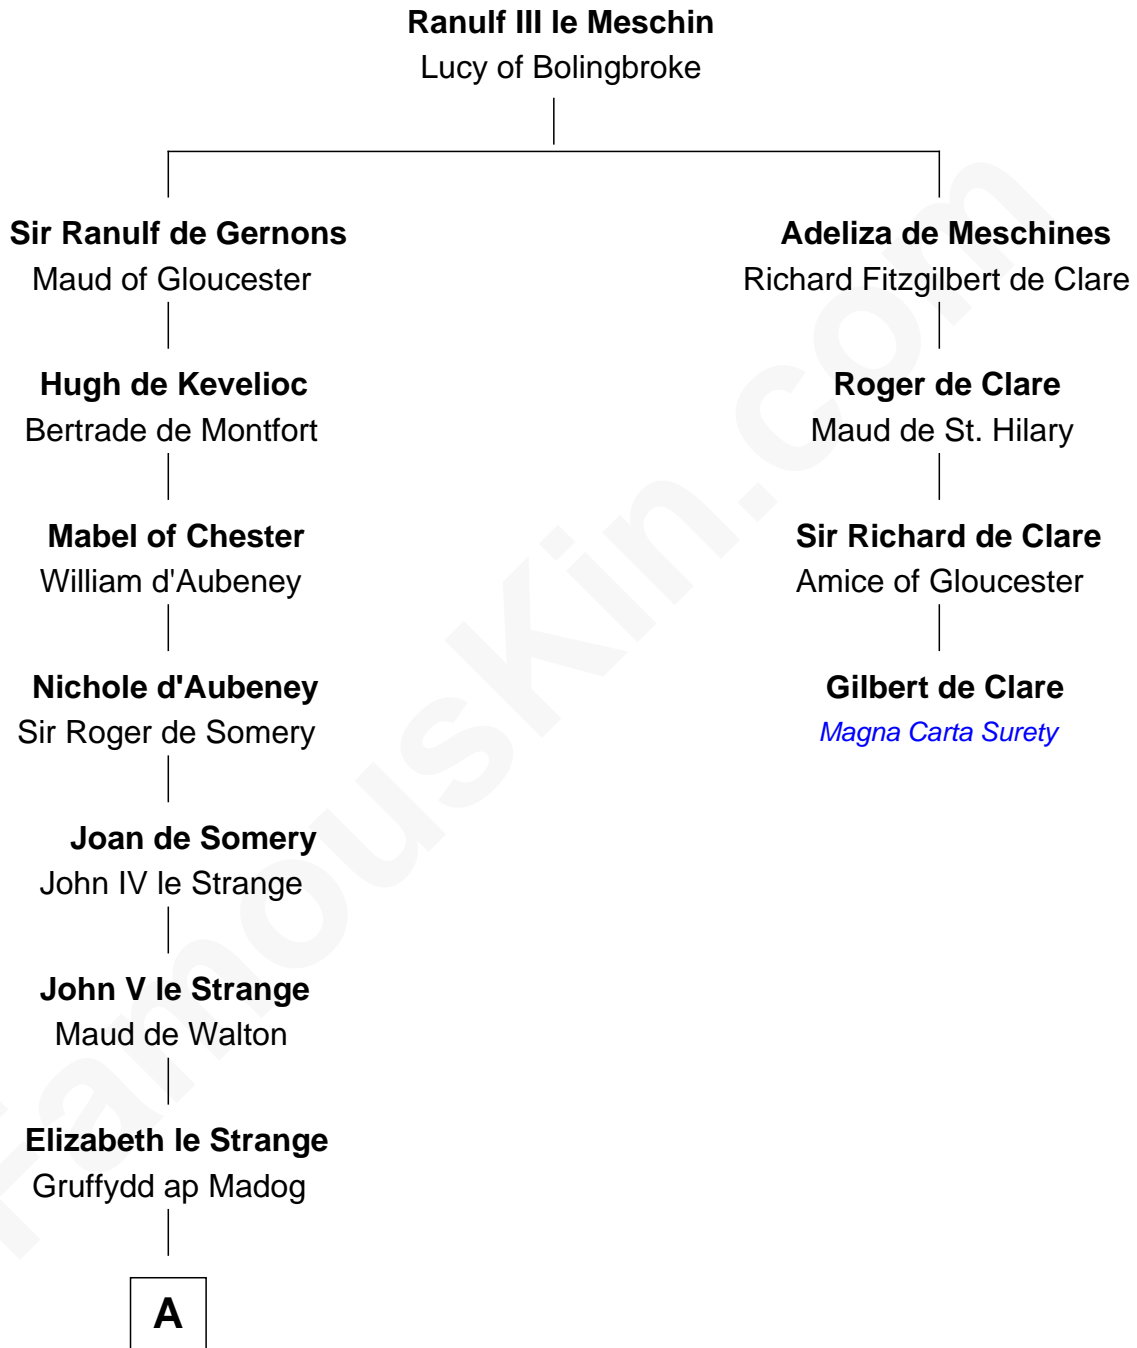

FamousKin.com

Relationship Chart of

General William Whipple

Signer of the Declaration of Independence

3rd cousin 16 times removed of

Gilbert de Clare

Magna Carta Surety

A

Gruffydd Fychan ap Gruffydd

Elen ferch Thomas ap Llewelyn

Lowri ferch Gruffydd Fychan

Robert Puleston

Angharad Puleston

Edwart Trevor ap Daffyd

Rose Trevor ferch Edwart

Otewell Worsley