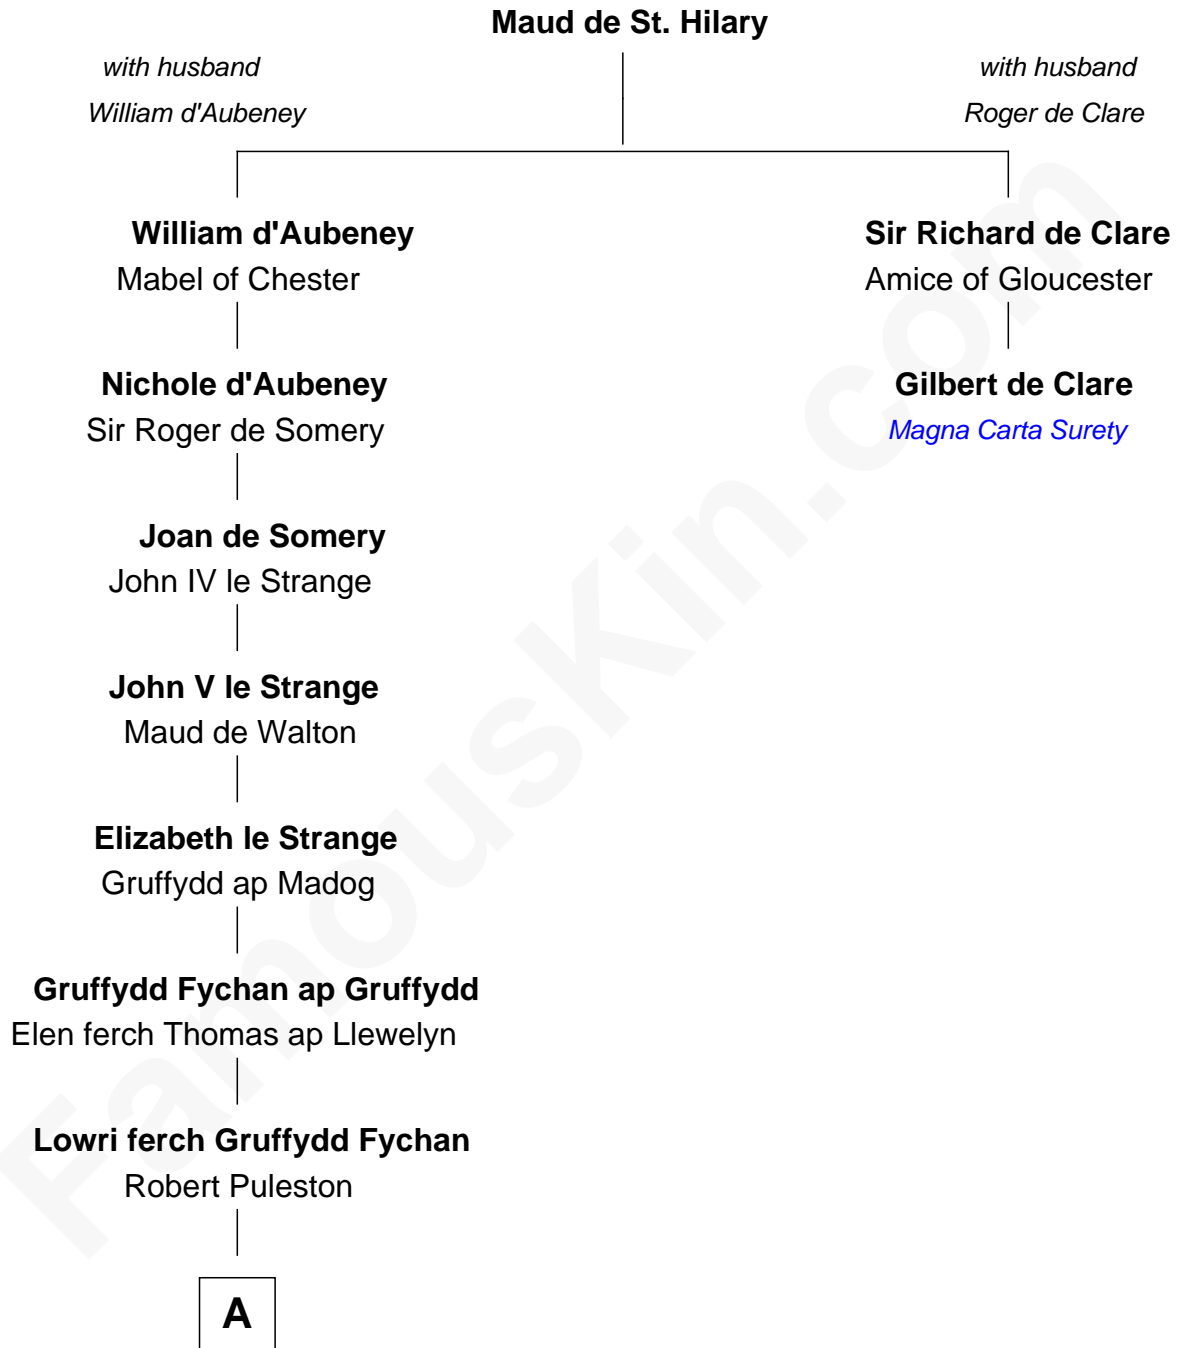

# FamousKin.com

## Relationship Chart of

### General William Whipple

*Signer of the Declaration of Independence*

1st cousin 16 times removed of

**Gilbert de Clare**  
*Magna Carta Surety*

**A**

**Angharad Puleston**  
Edwart Trevor ap Daffyd

**Rose Trevor ferch Edwart**  
Otwell Worsley