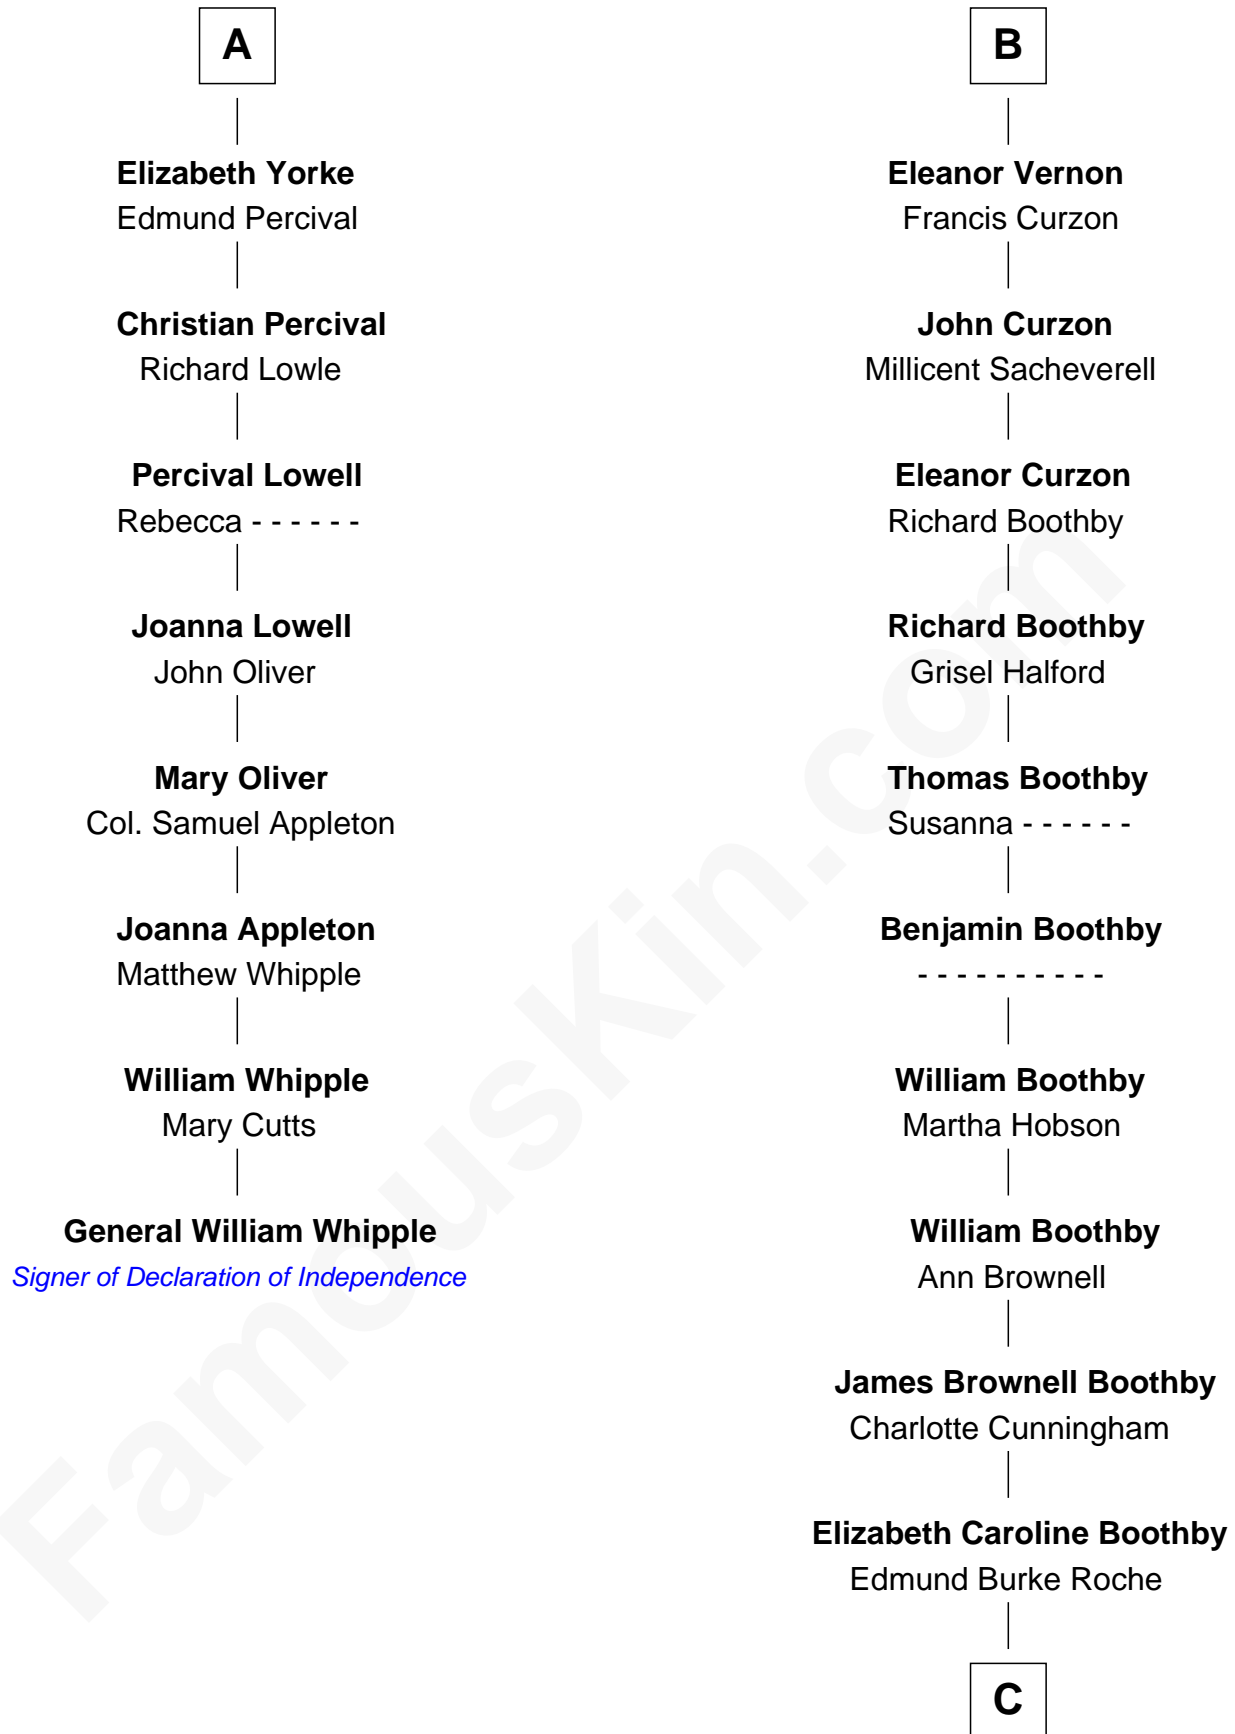

FamousKin.com

Relationship Chart of

General William Whipple

Signer of the Declaration of Independence

14th cousin 7 times removed of

Oliver Platt

Movie Actor

Humphrey de Bohun

Elizabeth Plantagenet

C

James Boothby Burke Roche

Frances Eleanor Work

Cynthia Burke Roche

Arthur Scott Burden

Eileen Burden

Walter Maynard