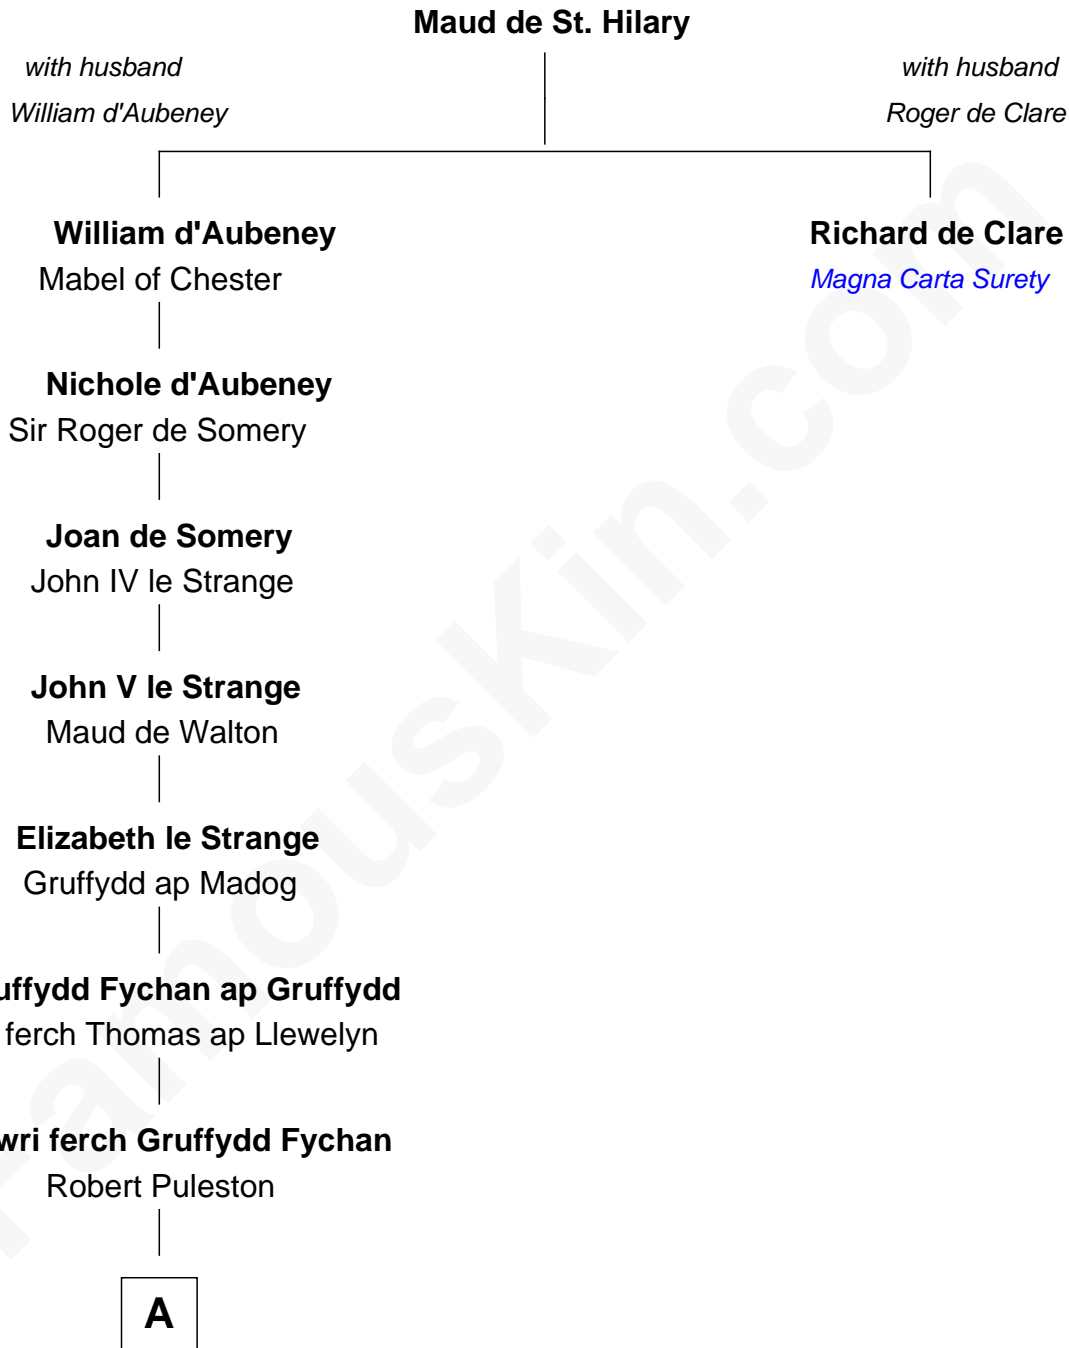

FamousKin.com

Relationship Chart of

General William Whipple

Signer of the Declaration of Independence

15th great-grandnephew of

Richard de Clare
Magna Carta Surety

A

Angharad Puleston
Edwart Trevor ap Daffyd

Rose Trevor ferch Edwart
Otwell Worsley

Margaret Worsley
Adrian Whetehill

Sir Richard Whetehill
Elizabeth Muston

Margery Whetehill
Edward Isaac

Mary Isaac
Thomas Appleton

Samuel Appleton
Judith Everard

Col. Samuel Appleton
Mary Oliver