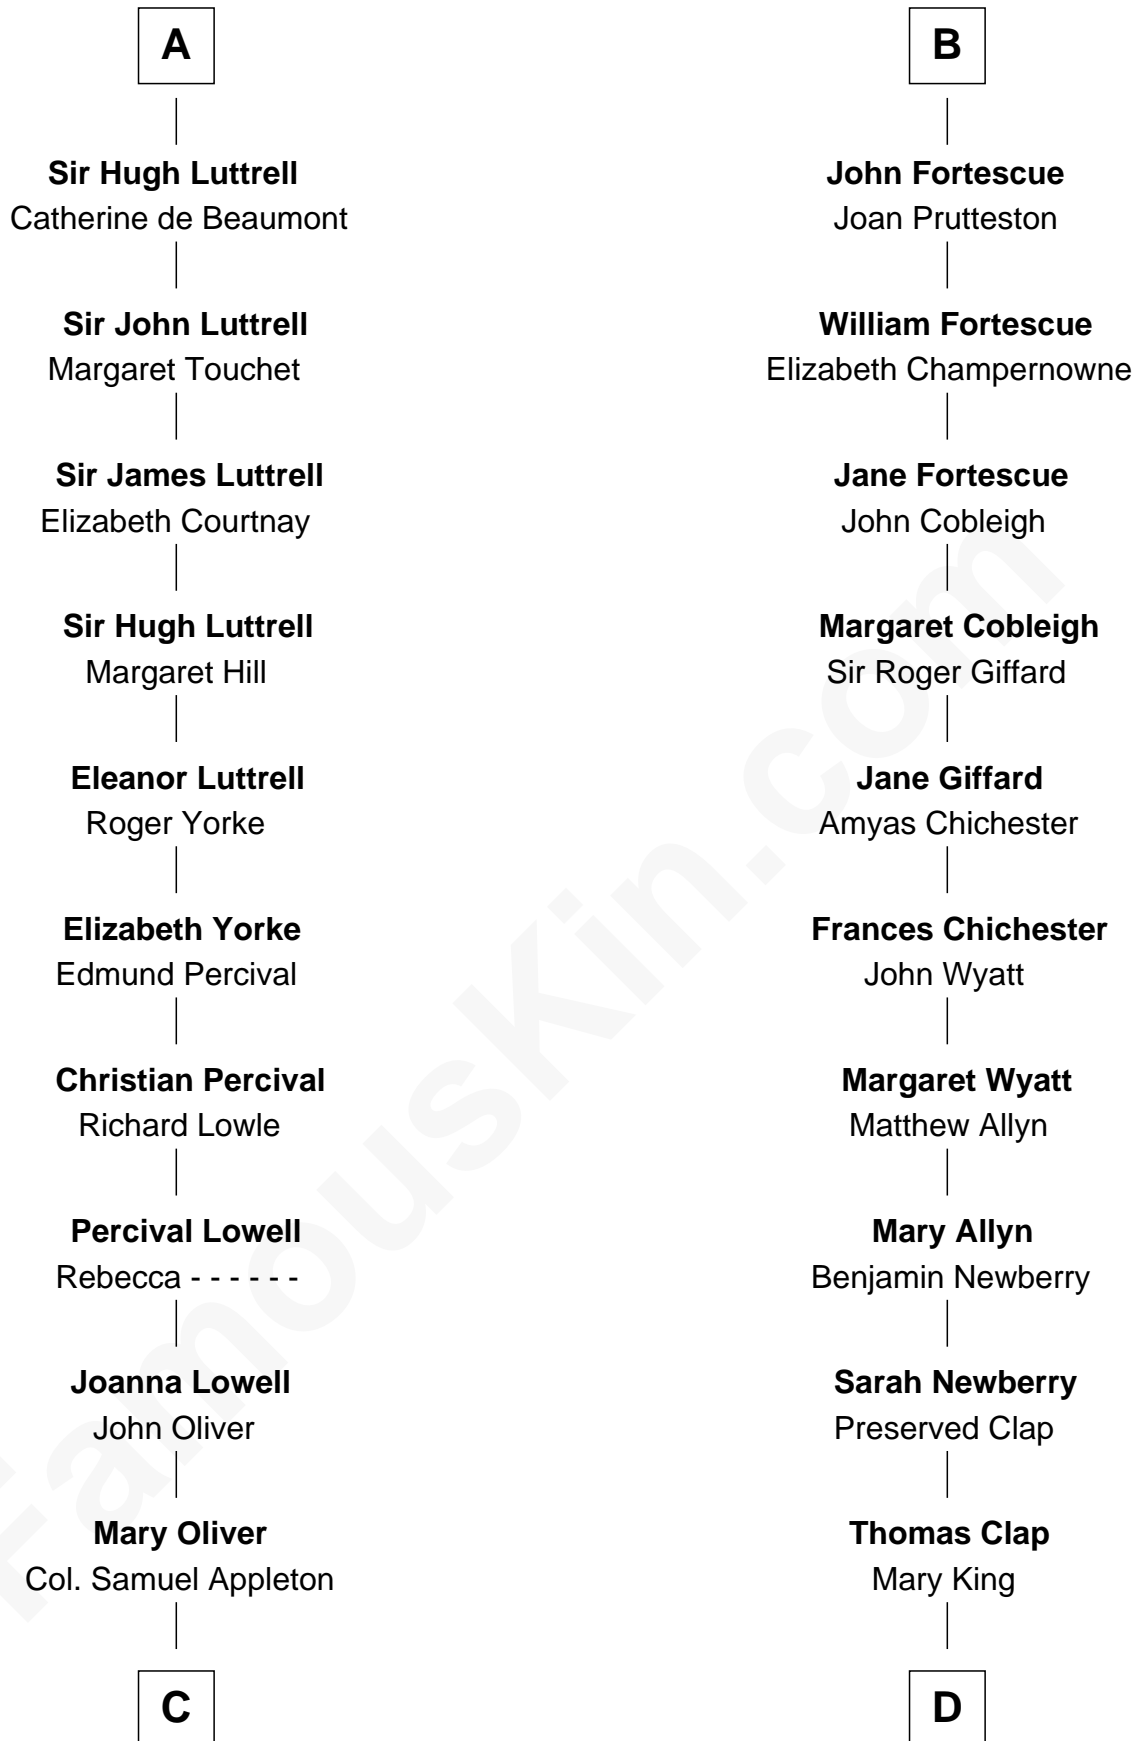

FamousKin.com

Relationship Chart of

General William Whipple

Signer of the Declaration of Independence

19th cousin 1 time removed of

Lewis Henry Morgan
Pioneering Anthropologist

C

Joanna Appleton

Matthew Whipple

William Whipple

Mary Cutts

General William Whipple

Signer of Declaration of Independence

D

Elijah Clap

Mary Benton

Mary Clap

Lemuel Steele

Harriet Steele

Jedediah Morgan

Lewis Henry Morgan

Pioneering Anthropologist

FamousKin.com