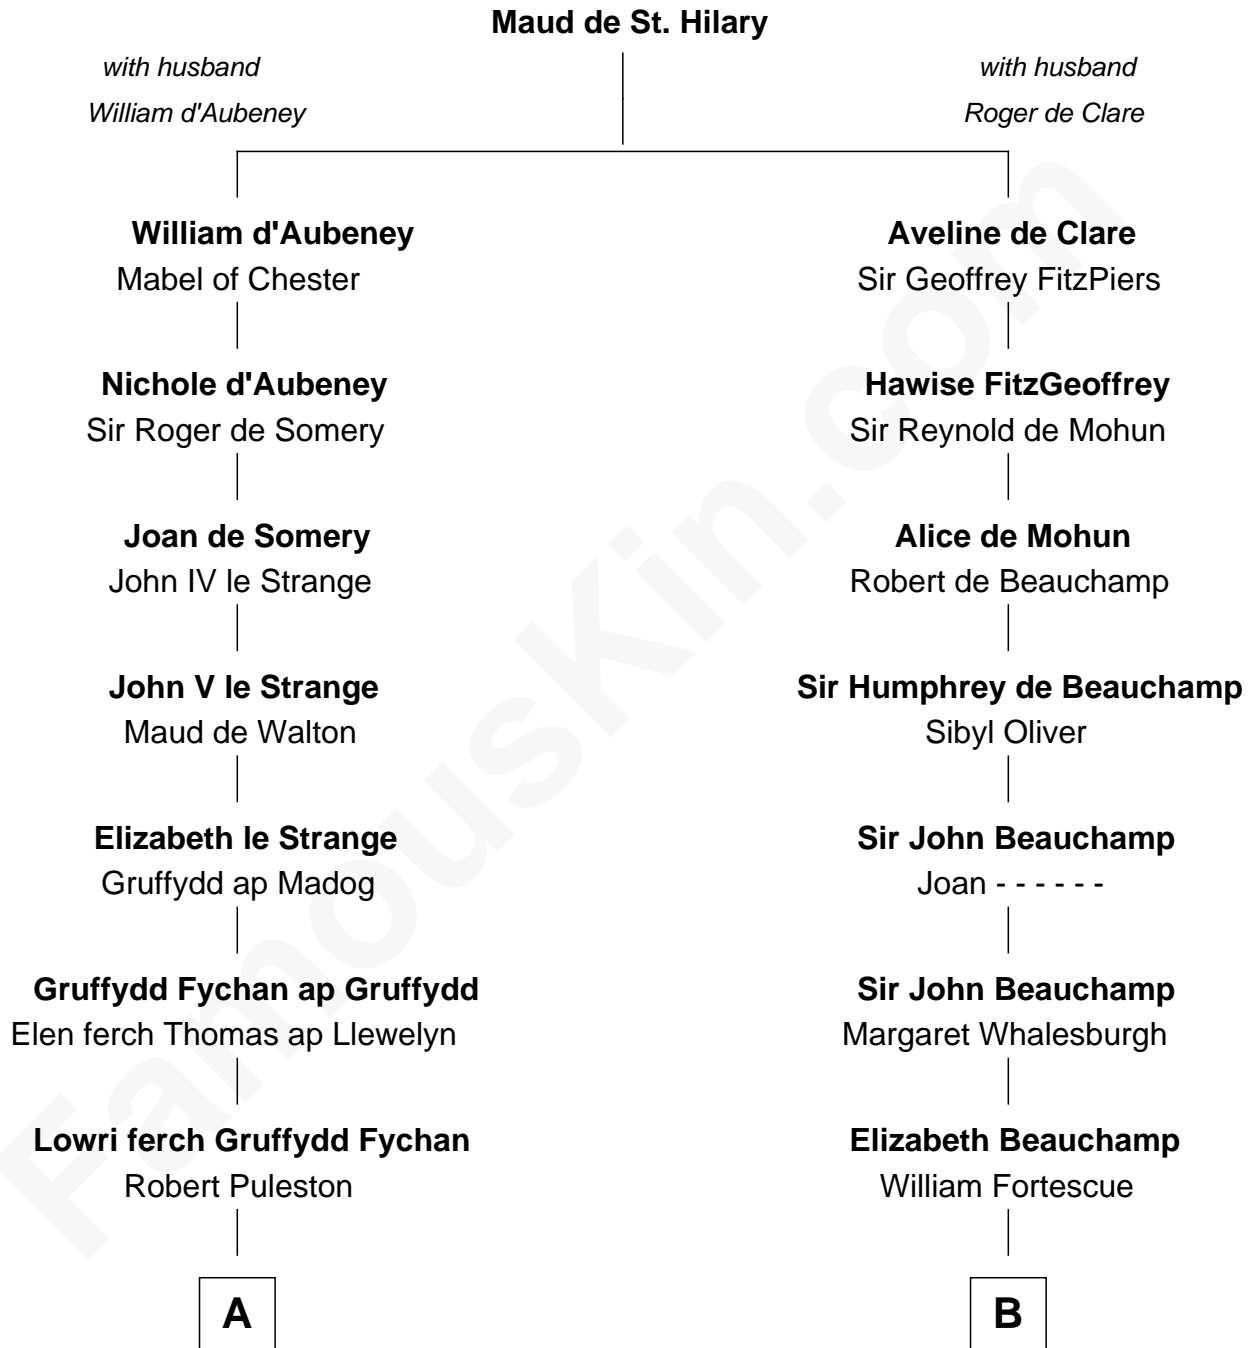

FamousKin.com

Relationship Chart of

General William Whipple

Signer of the Declaration of Independence

17th cousin 4 times removed of

Lewis Henry Morgan
Pioneering Anthropologist

C

—
Thomas Clap

Mary King

—
Elijah Clap

Mary Benton

—
Mary Clap

Lemuel Steele

—
Harriet Steele

Jedediah Morgan

—
Lewis Henry Morgan

Pioneering Anthropologist