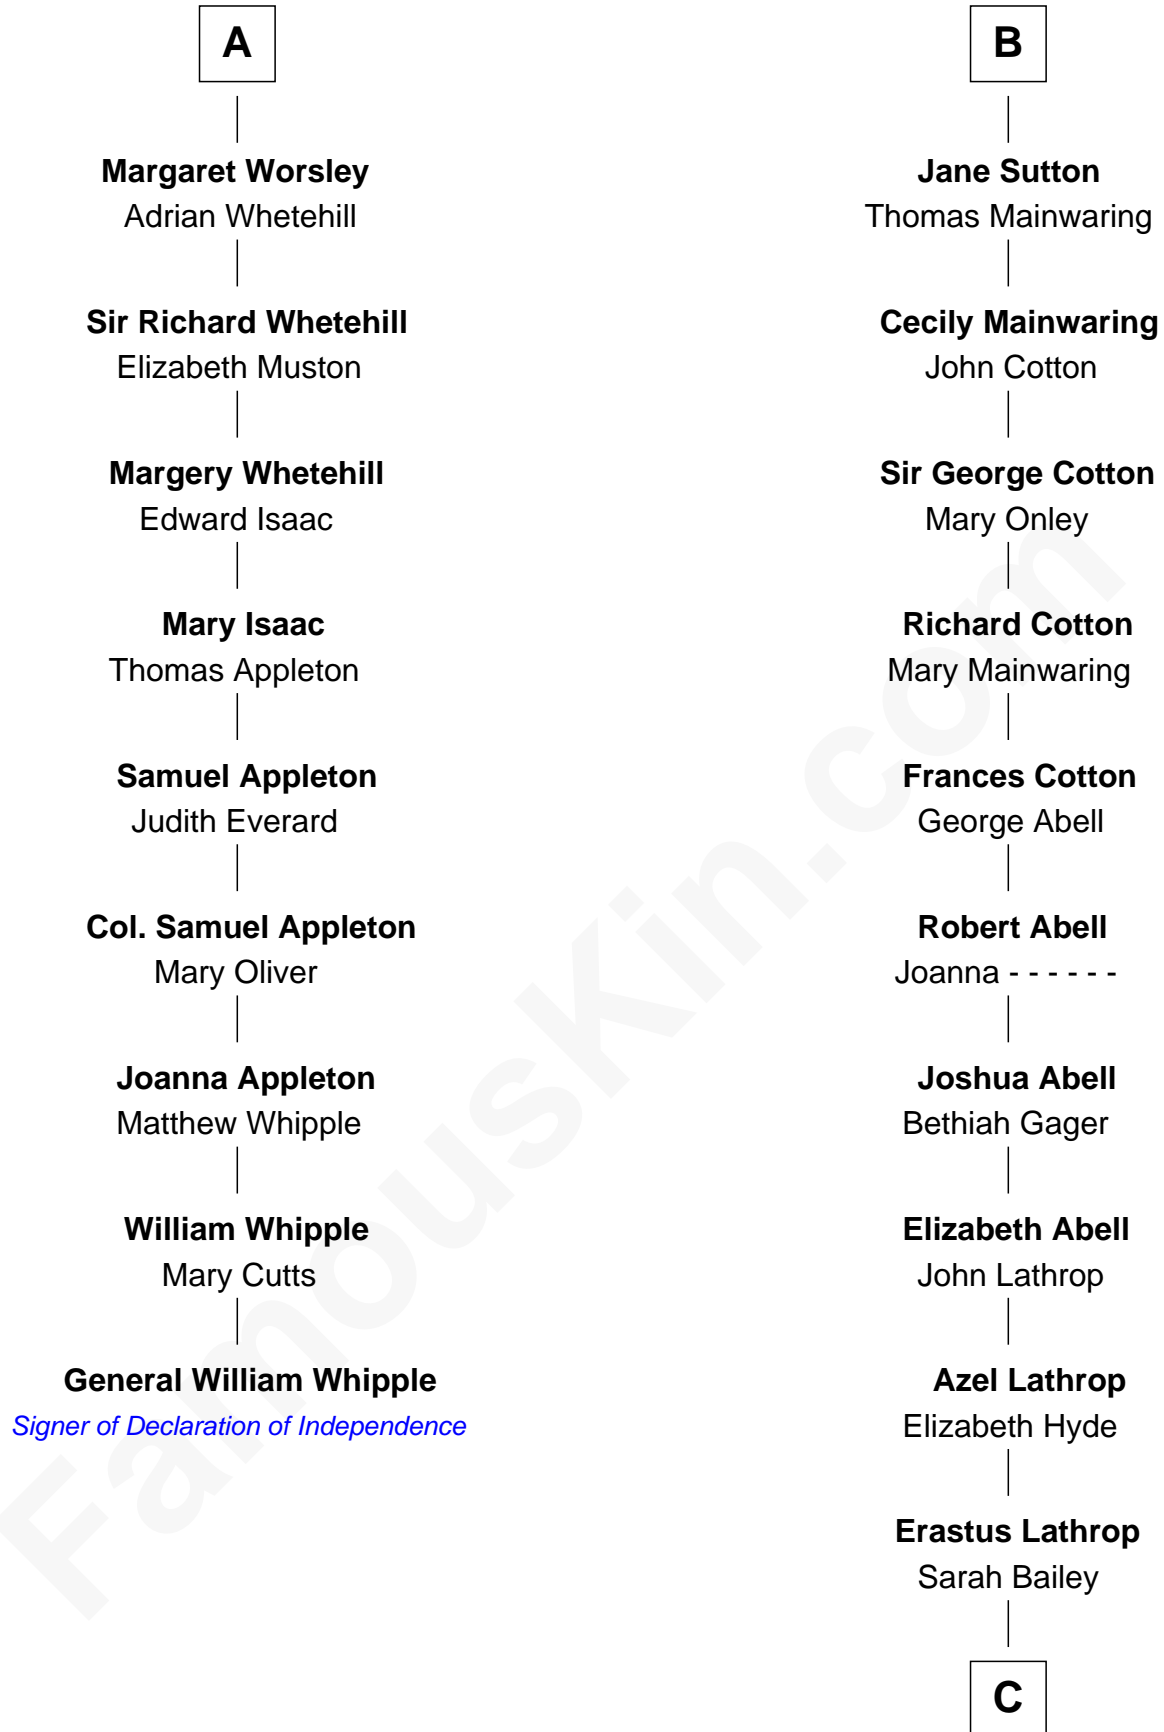

FamousKin.com

Relationship Chart of

General William Whipple

Signer of the Declaration of Independence

15th cousin 4 times removed of

Marjorie Post

Founder of General Foods

C

—
Caroline Cushman Lathrop

Charles Rollin Post

—
Charles William Post

Elle Letitia Merriweather

—
Marjorie Post

Founder of General Foods

FamousKin.com