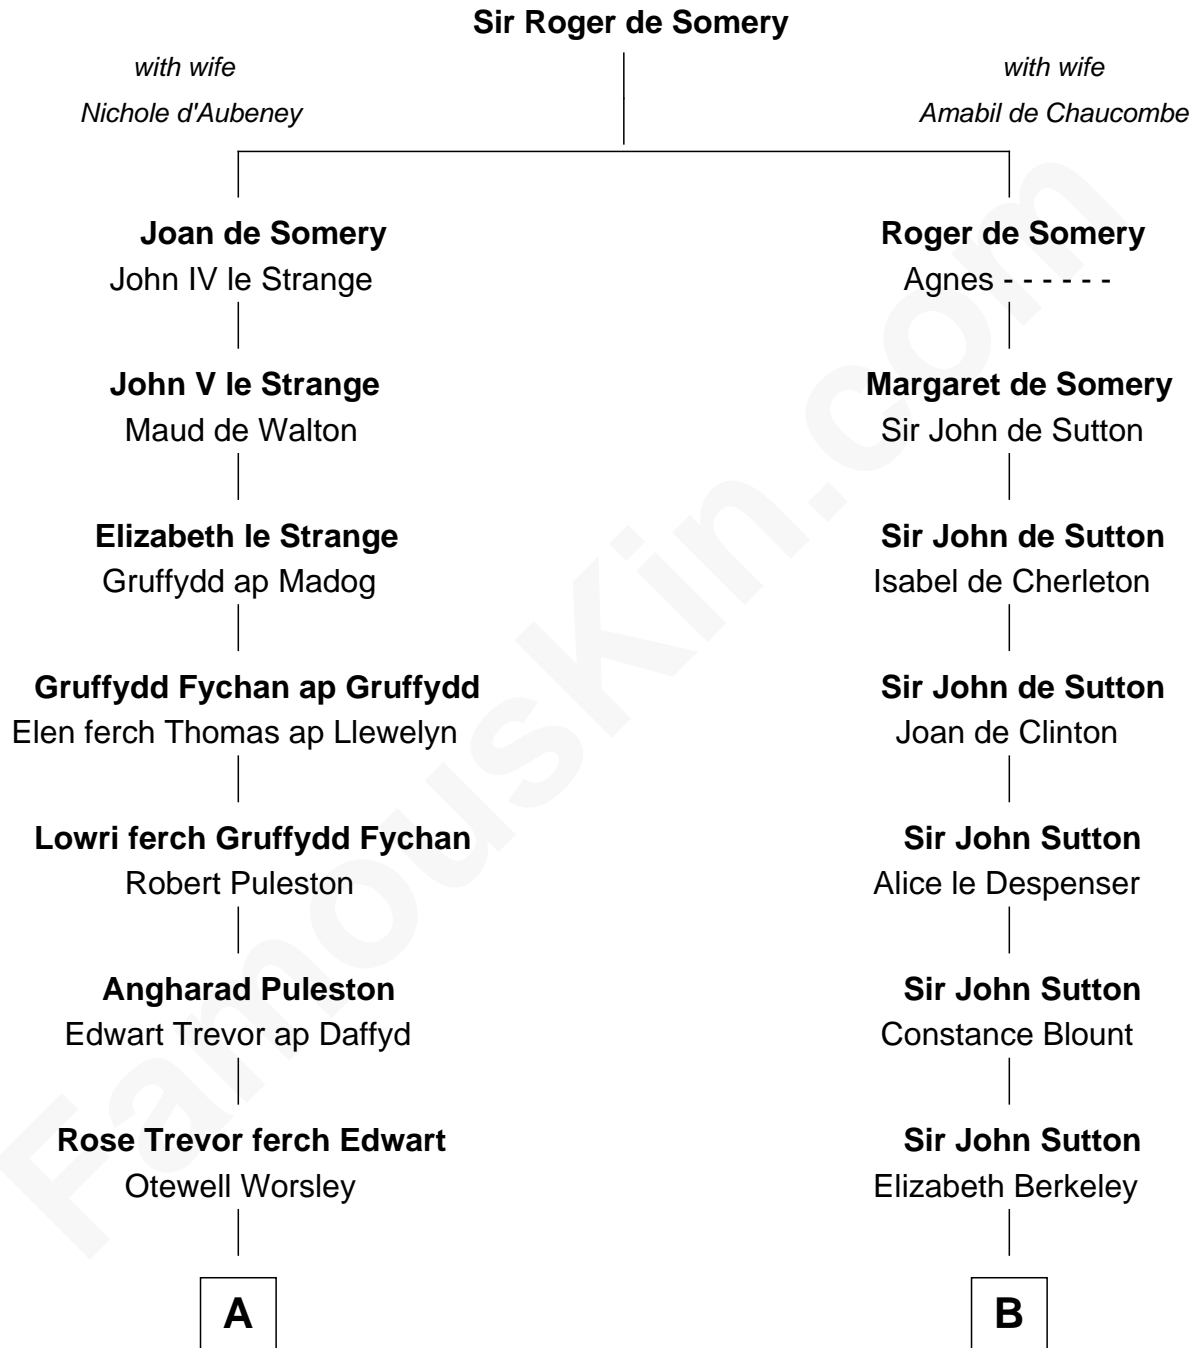

FamousKin.com

Relationship Chart of

General William Whipple

Signer of the Declaration of Independence

15th cousin 4 times removed of

Marjorie Post

Founder of General Foods

C

—
Caroline Cushman Lathrop

Charles Rollin Post

—
Charles William Post

Elle Letitia Merriweather

—
Marjorie Post

Founder of General Foods

FamousKin.com