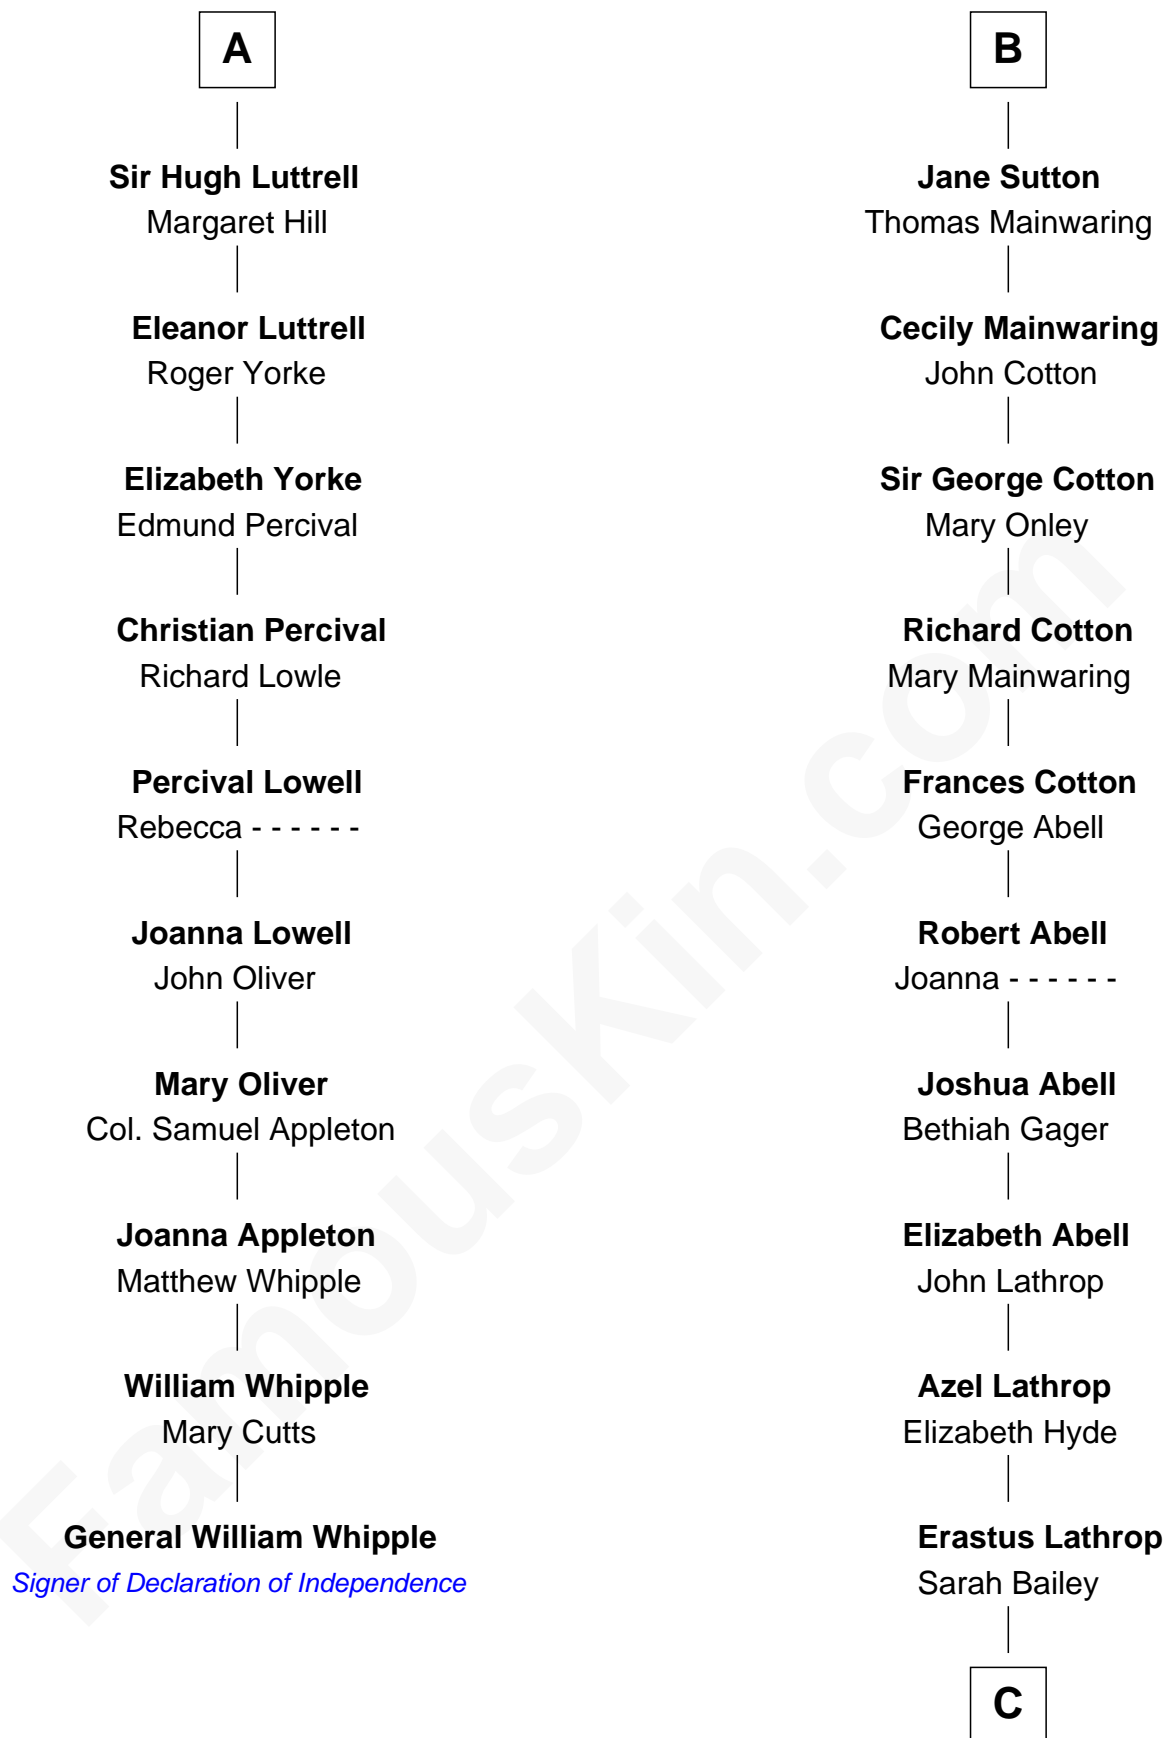

FamousKin.com

Relationship Chart of

General William Whipple

Signer of the Declaration of Independence

16th cousin 3 times removed of

Marjorie Post

Founder of General Foods

Sir Hugh le Despencer

Aveline Basset

Eleanor le Despencer

Sir Hugh de Courtenay

Sir Hugh de Courtenay

Agnes de St. John

Sir Hugh de Courtnay

Margaret de Bohun

Elizabeth de Courtnay

Alice le Despenser

Sir John Sutton

Sir John Sutton

Constance Blount

Sir John Sutton

Elizabeth Berkeley

B

C