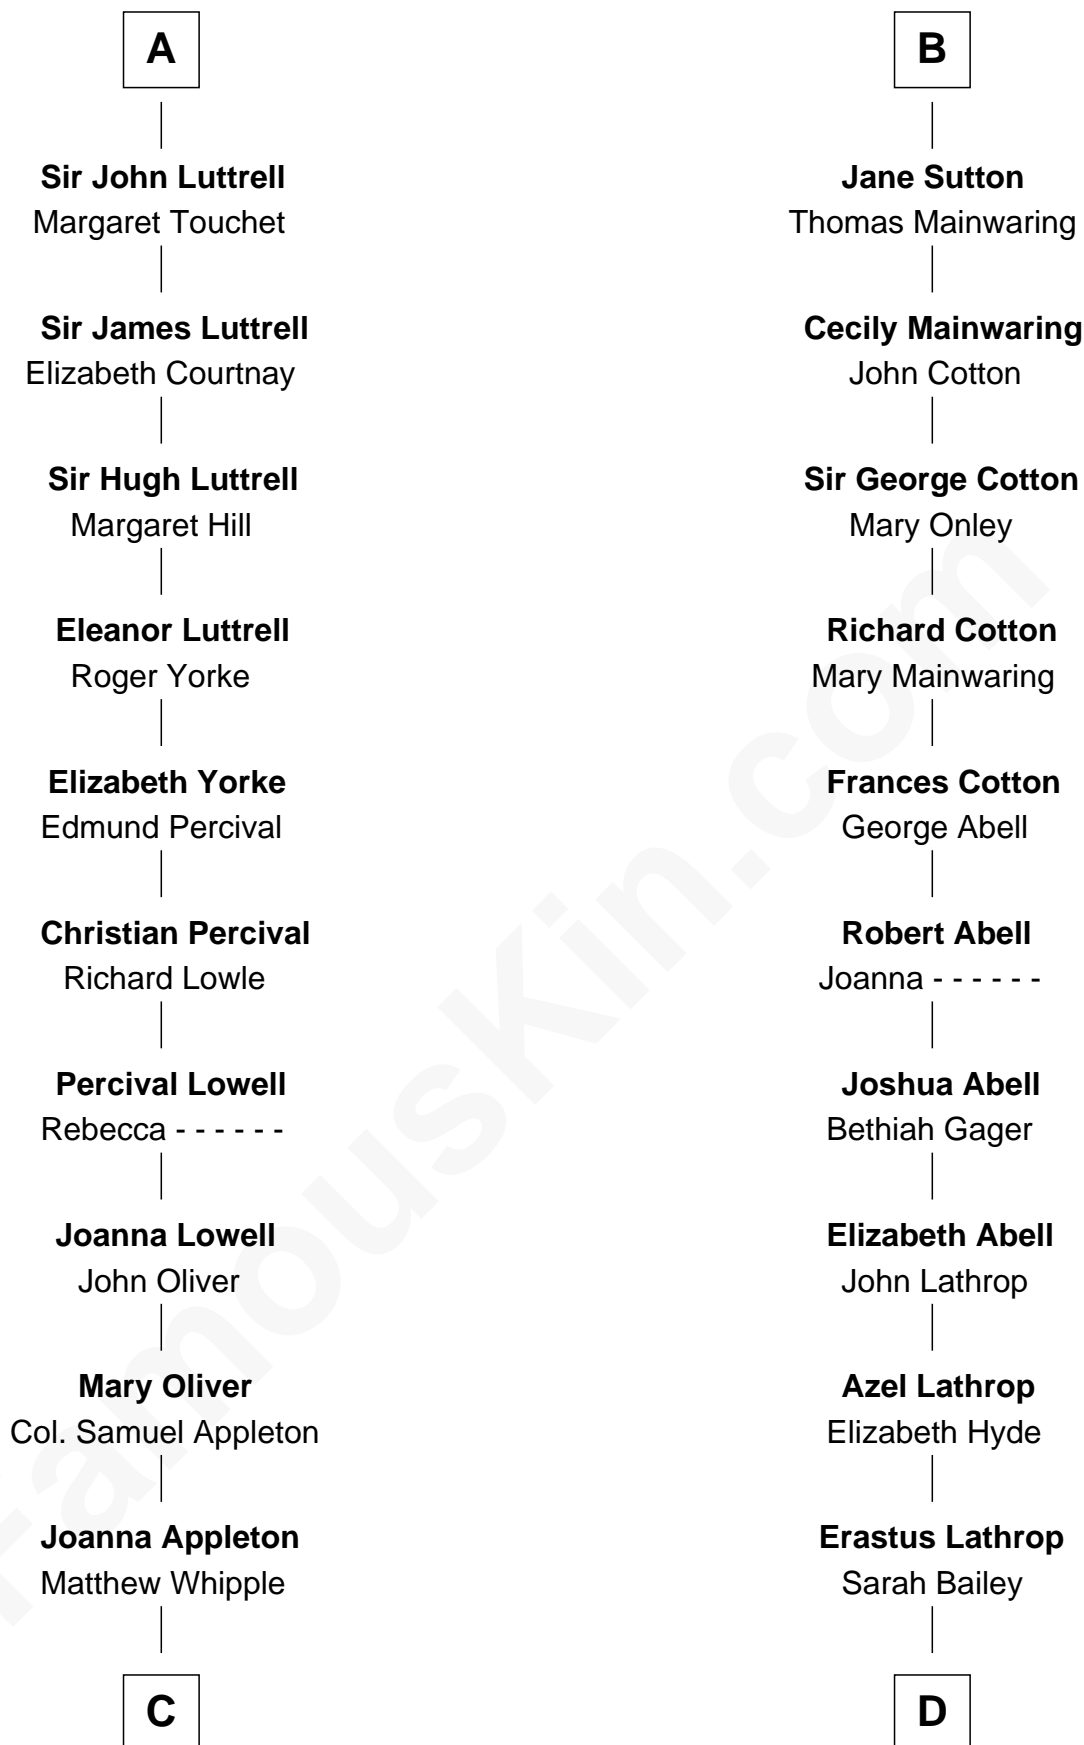

FamousKin.com

Relationship Chart of General William Whipple

Signer of the Declaration of Independence

18th cousin 1 time removed of

Marjorie Post

Founder of General Foods

C

William Whipple

Mary Cutts

General William Whipple

Signer of Declaration of Independence

D

Caroline Cushman Lathrop

Charles Rollin Post

Charles William Post

Elle Letitia Merriweather