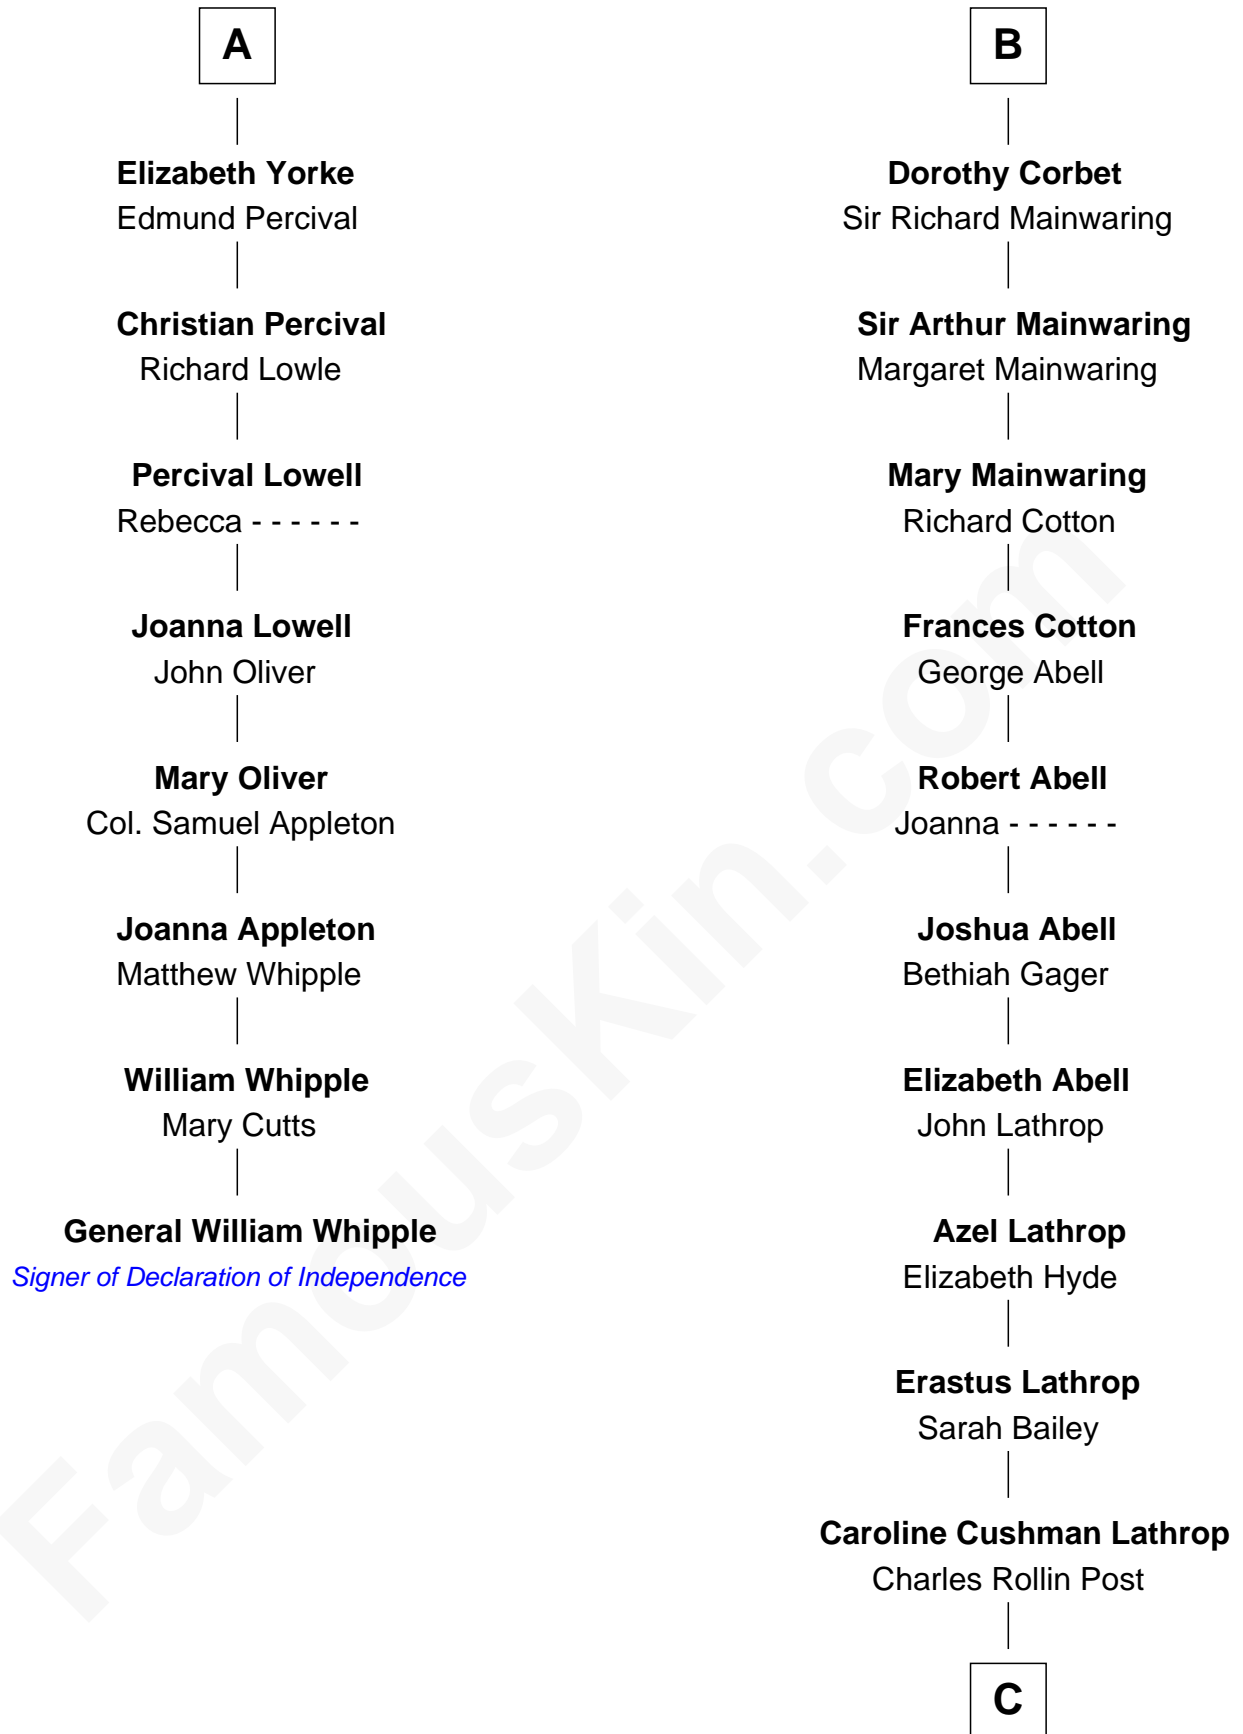

FamousKin.com

Relationship Chart of

General William Whipple

Signer of the Declaration of Independence

14th cousin 4 times removed of

Marjorie Post

Founder of General Foods

Humphrey de Bohun
Elizabeth Plantagenet

C

Charles William Post
Elle Letitia Merriweather

Marjorie Post
Founder of General Foods

FamousKin.com