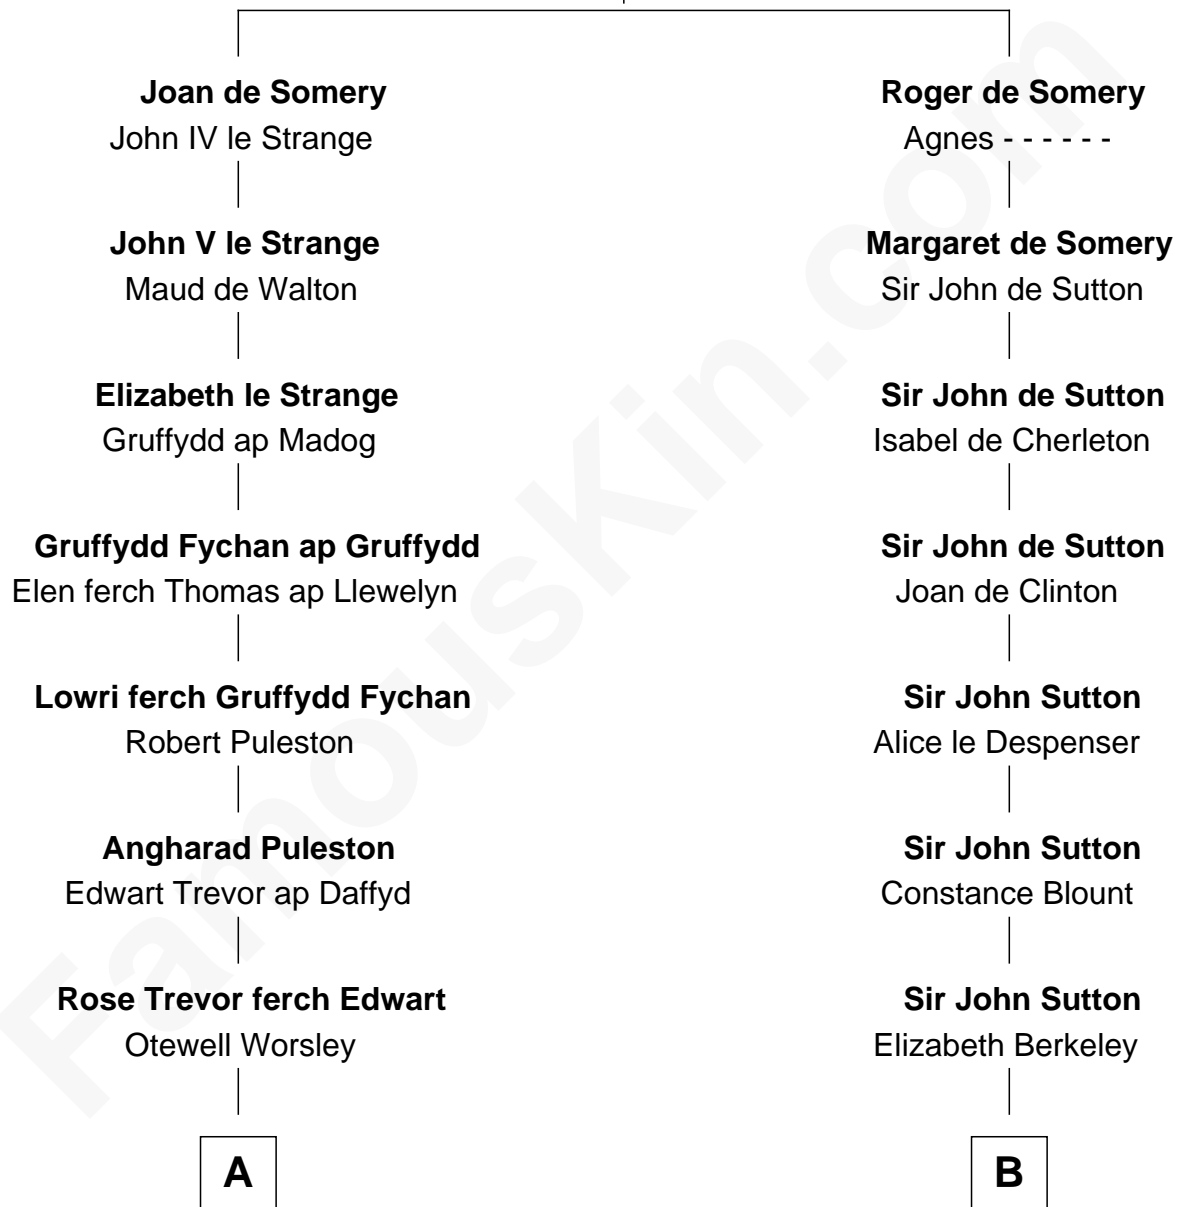

Sir Roger de Somery

with wife
Nichole d'Aubeney

with wife
Amabil de Chaucombe