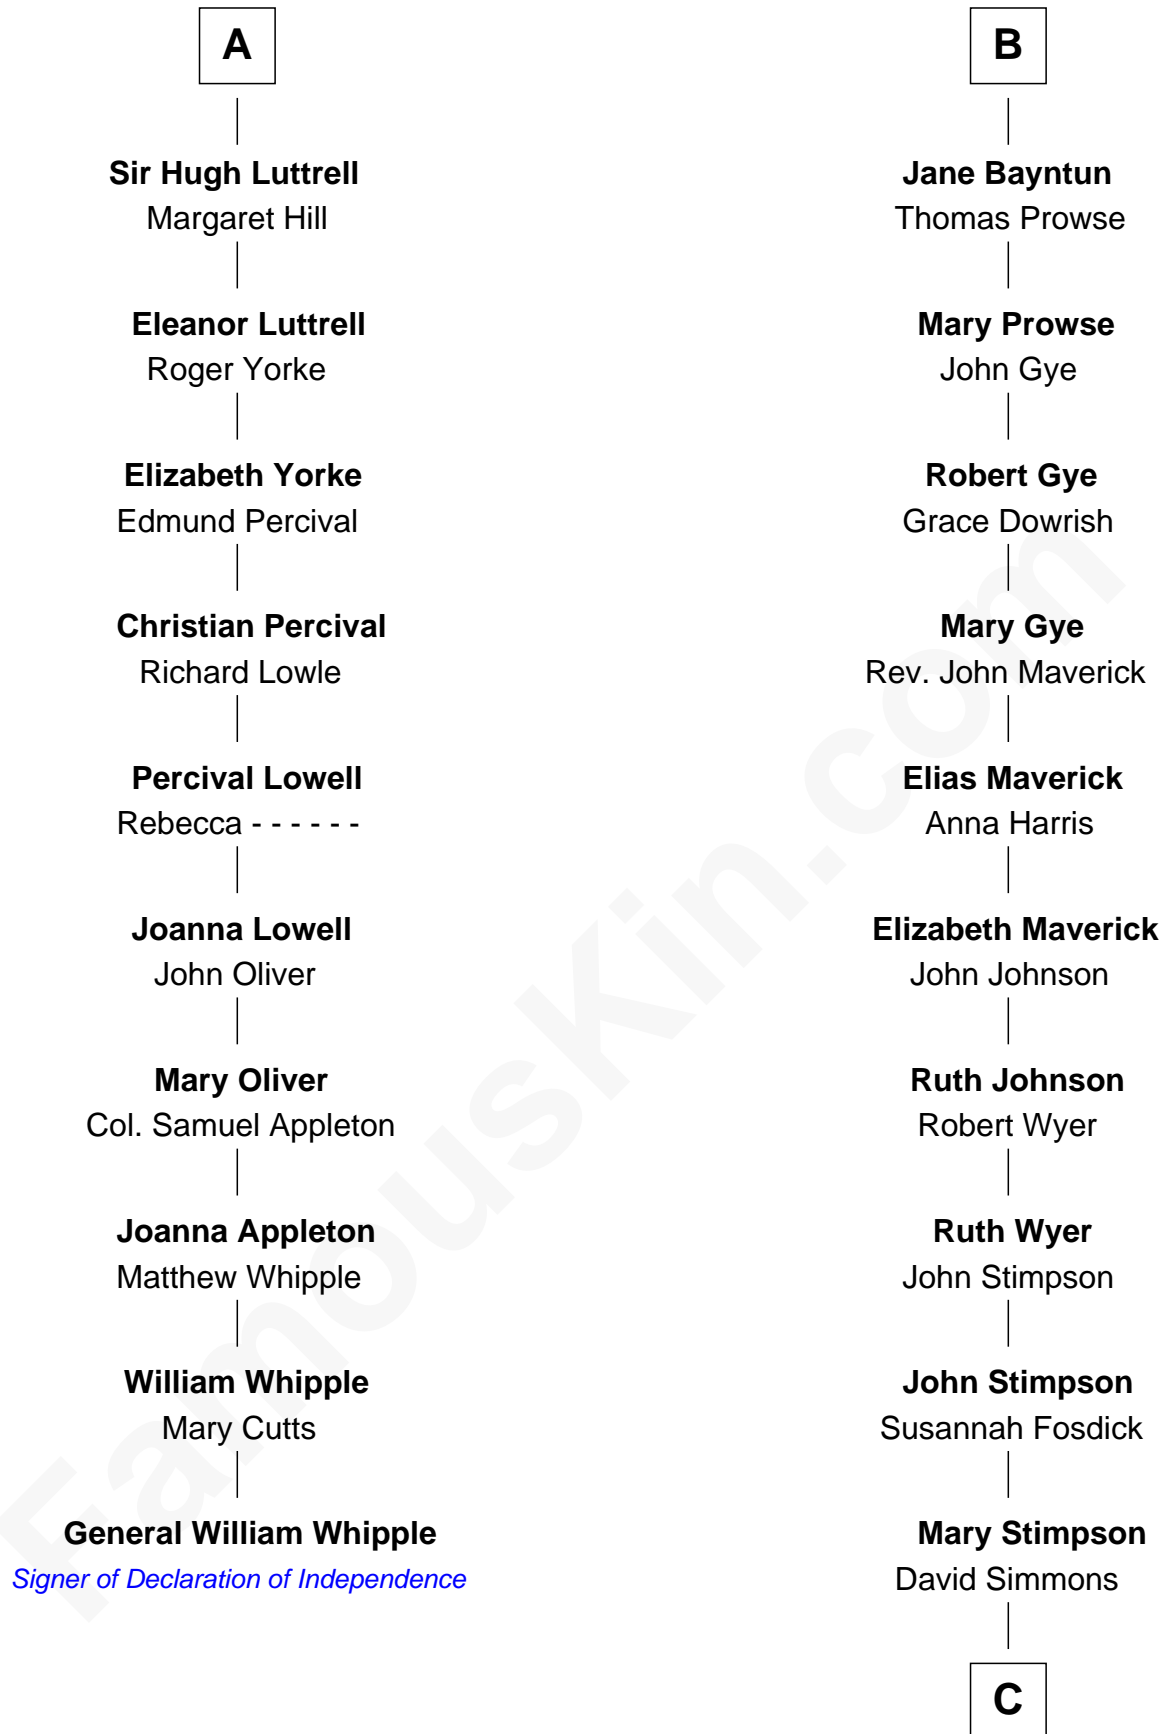

FamousKin.com

Relationship Chart of General William Whipple

Signer of the Declaration of Independence

16th cousin 5 times removed of

Pete Seeger

American Folk Singer

C

Thomas Simmons
Sarah Homans Thwing

Elsie Thwing Simmons
Albert Adams

Elsie Simmons Adams
Charles Louis Seeger

Charles Louis Seeger
Constance de Clyver Edson

Pete Seeger
American Folk Singer

FamousKin.com