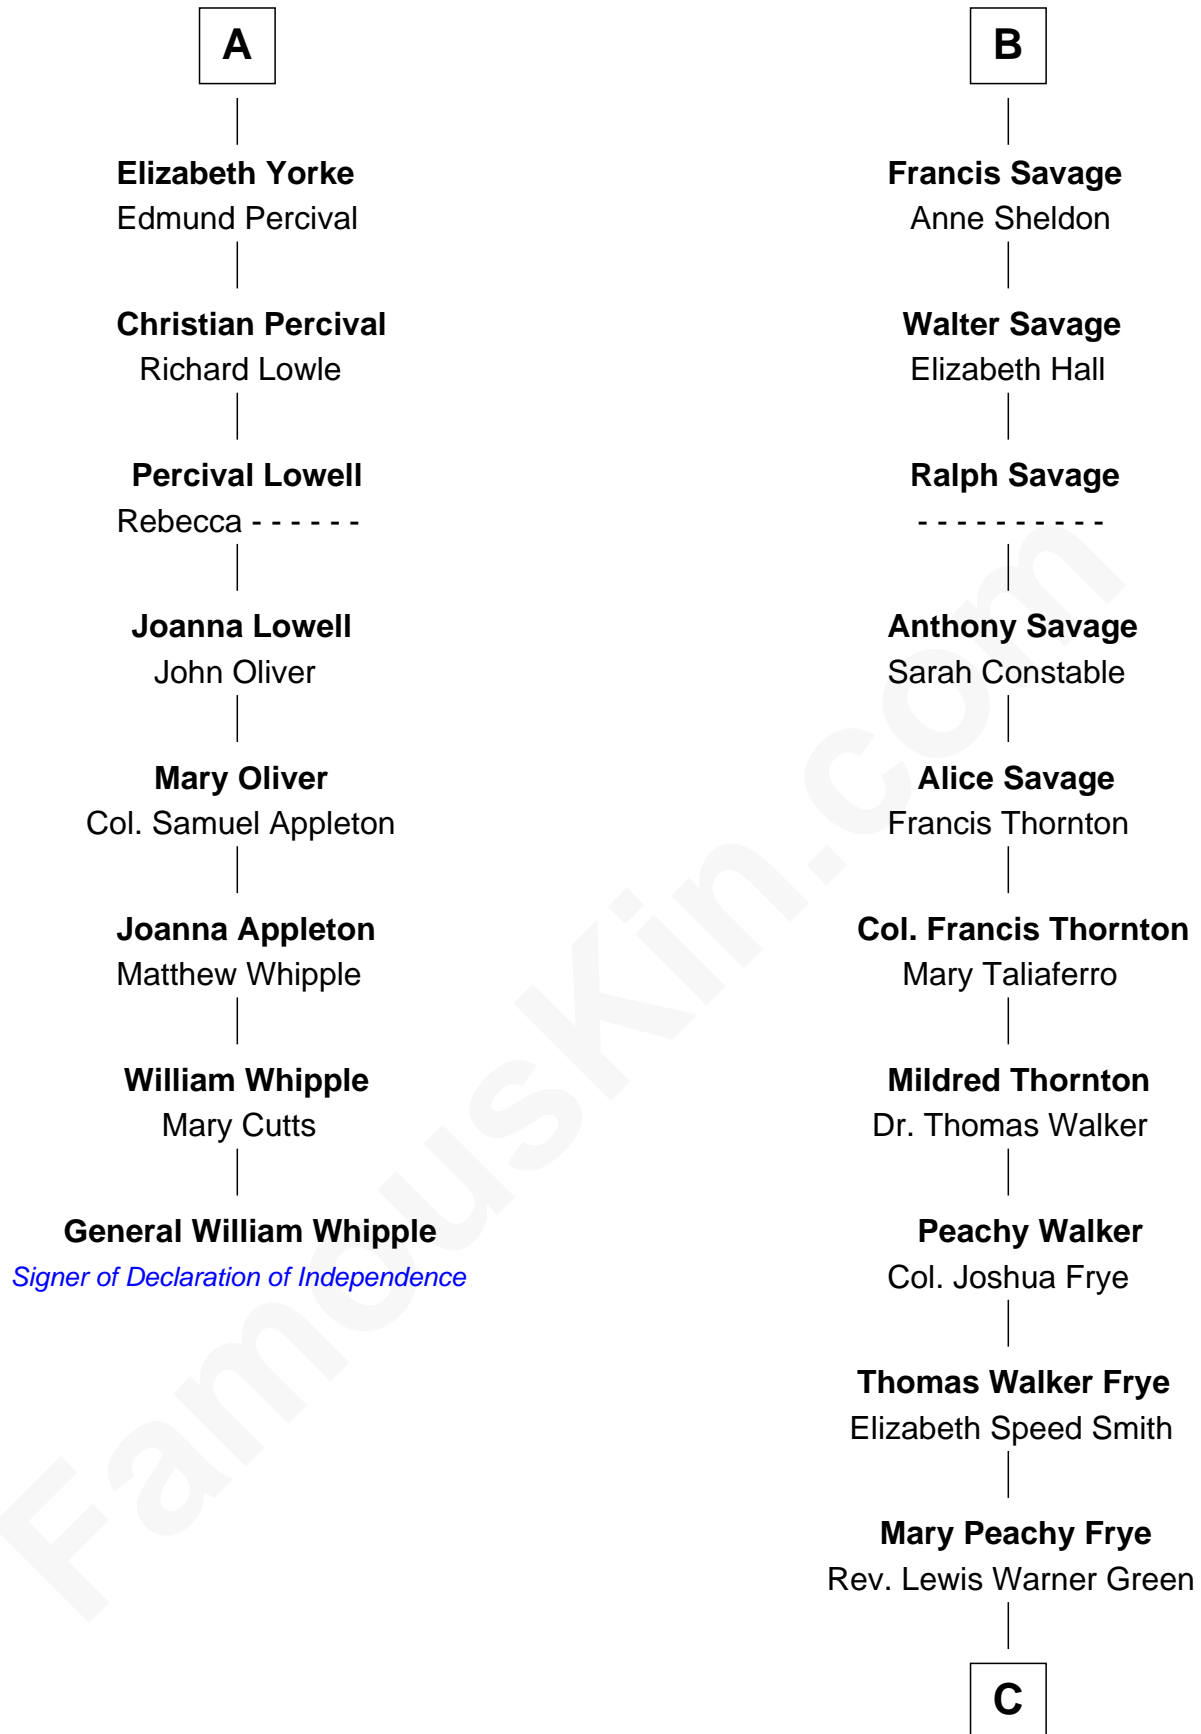

FamousKin.com

Relationship Chart of

General William Whipple

Signer of the Declaration of Independence

14th cousin 6 times removed of

Adlai Stevenson III

U.S. Senator from Illinois

Humphrey de Bohun

Elizabeth Plantagenet

C

—
Letitia Green

Adlai Ewing Stevenson

—
Lewis Green Stevenson

Helen Louise Davis

—
Adlai Ewing Stevenson

Ellen Borden

—
Adlai Stevenson III

U.S. Senator from Illinois

FamousKin.com