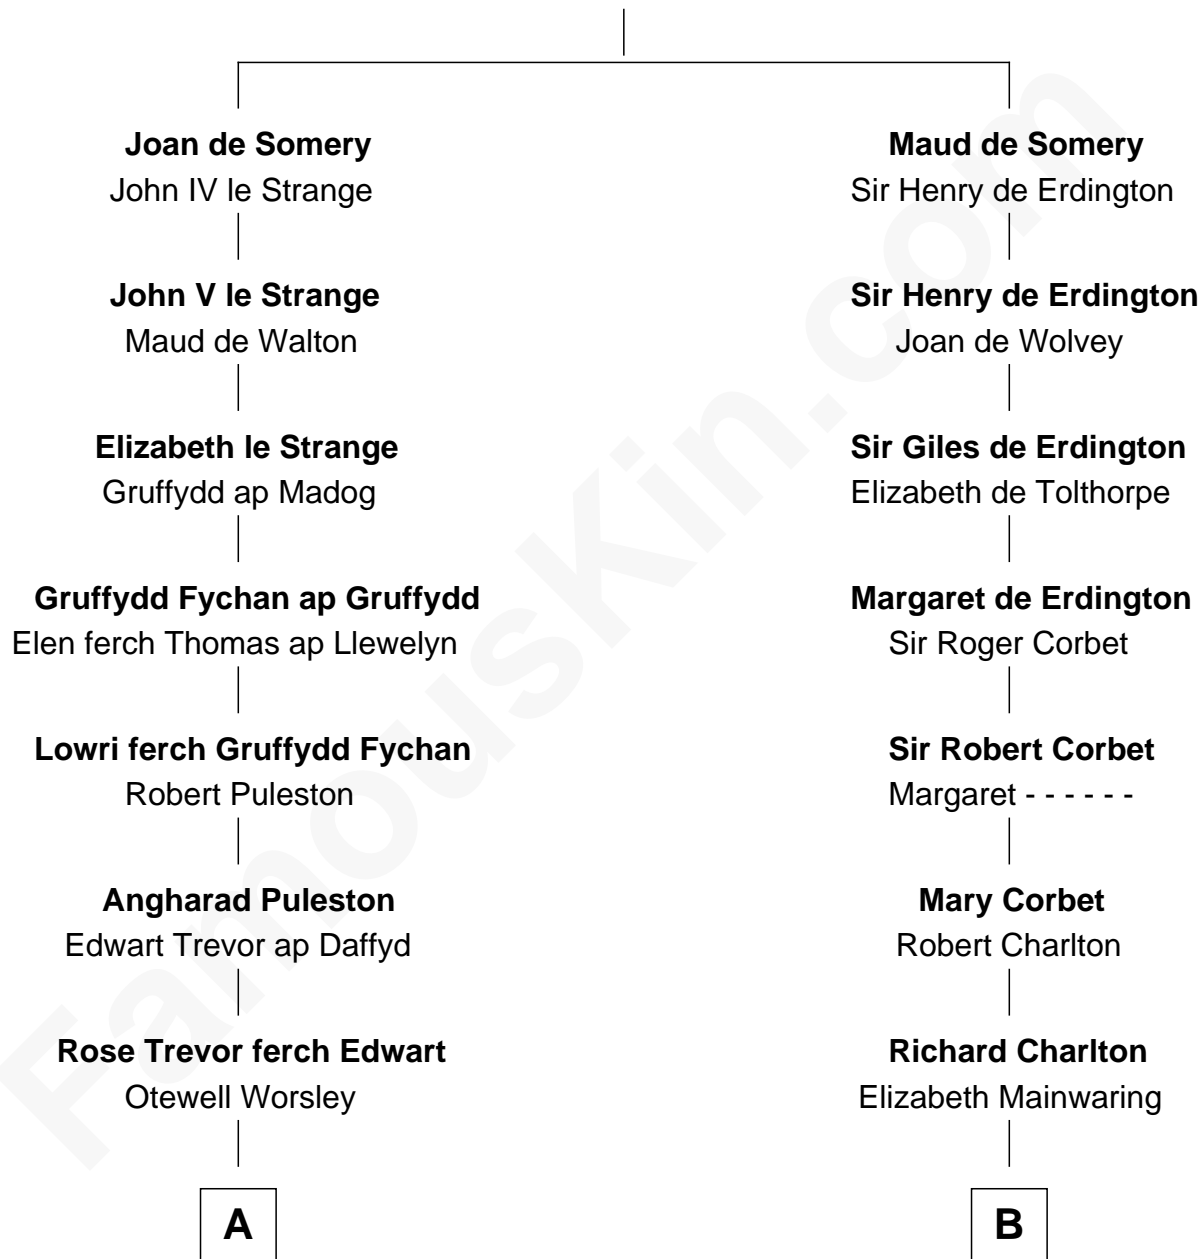

## Relationship Chart of

### General William Whipple

*Signer of the Declaration of Independence*

15th cousin 2 times removed of

**Henry Lee III**

*9th Governor of Virginia*

**Sir Roger de Somery**

Nichole d'Aubenev

**A**

**Margaret Worsley**

Adrian Whetehill

**Sir Richard Whetehill**

Elizabeth Muston

**Margery Whetehill**

Edward Isaac

**Mary Isaac**

Thomas Appleton