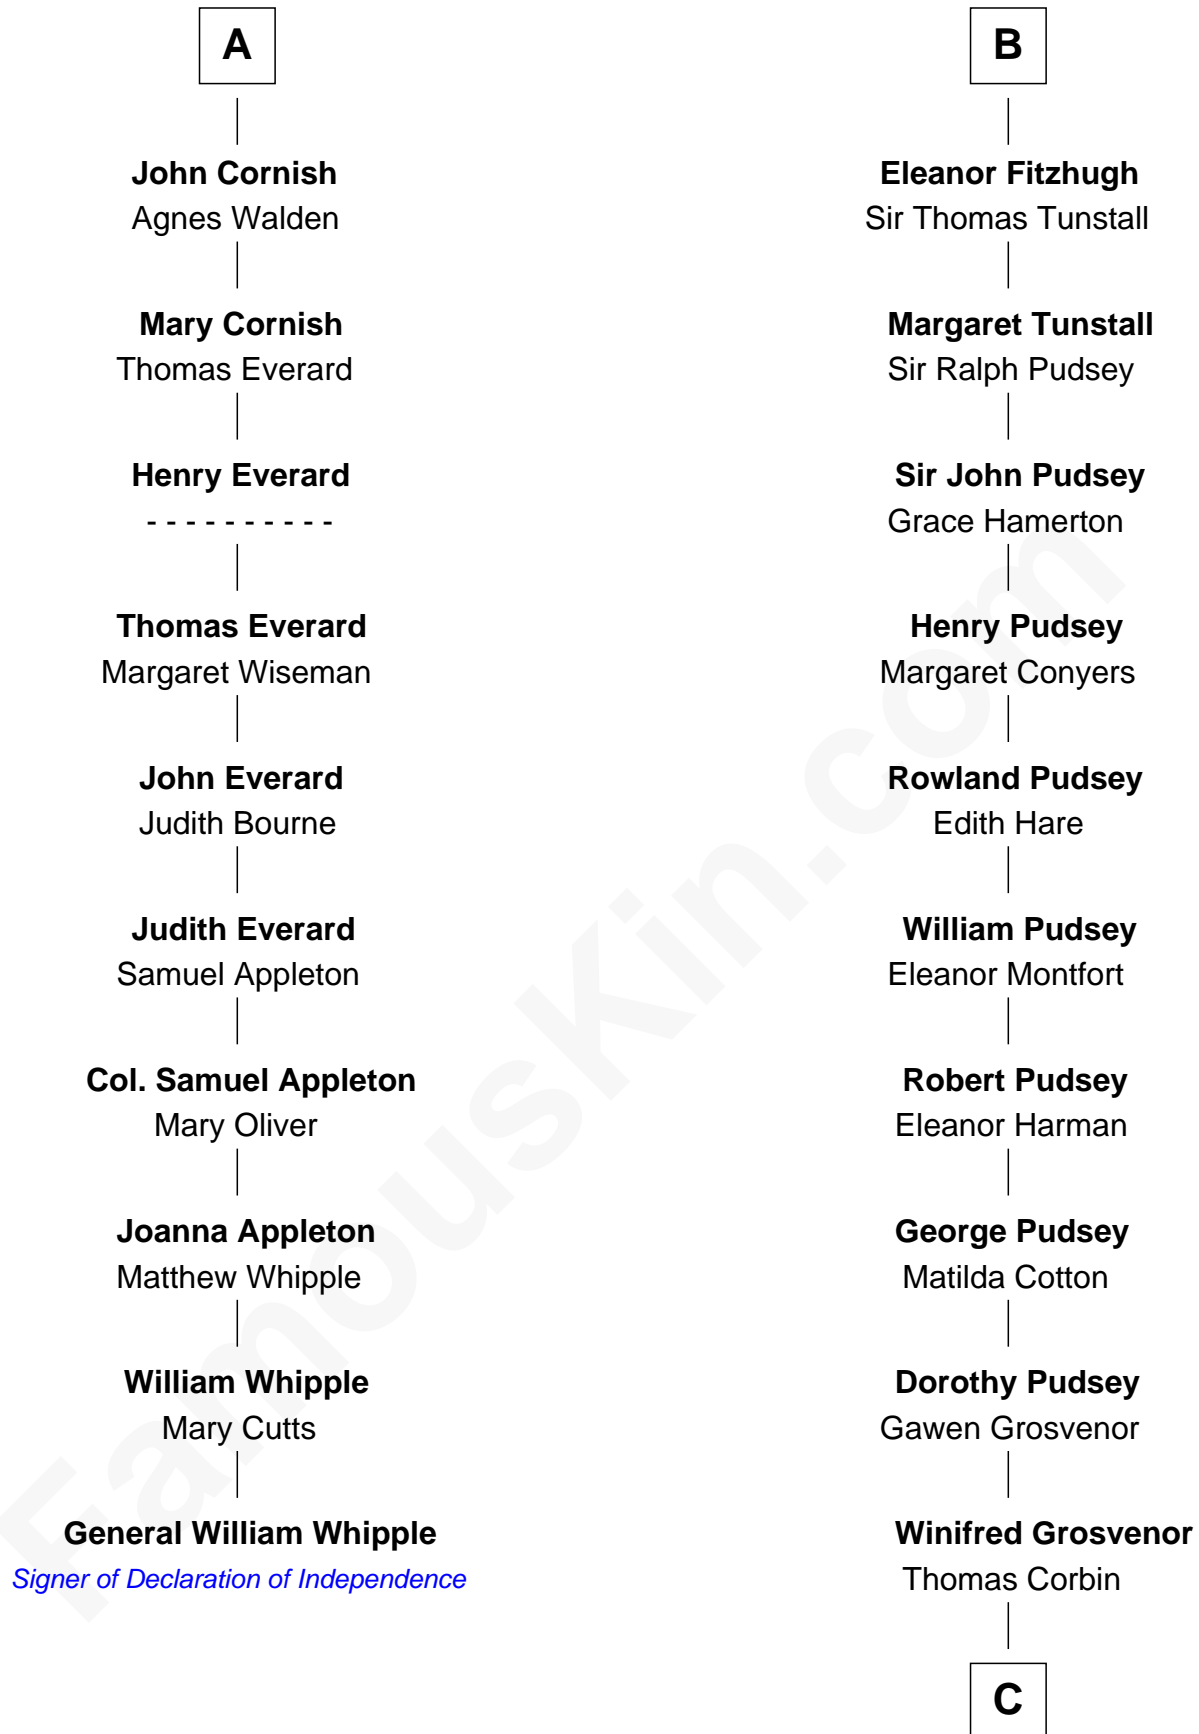

## Relationship Chart of

### General William Whipple

*Signer of the Declaration of Independence*

16th cousin 5 times removed of

**Henry Lee III**

*9th Governor of Virginia*

**C**

**Henry Corbin**  
Alice Eltonhead

**Laetitia Corbin**  
Richard Lee

**Henry Lee**  
Mary Bland

**Col. Henry Lee**  
Lucy Grymes

**Henry Lee III**  
*Light-Horse Harry*