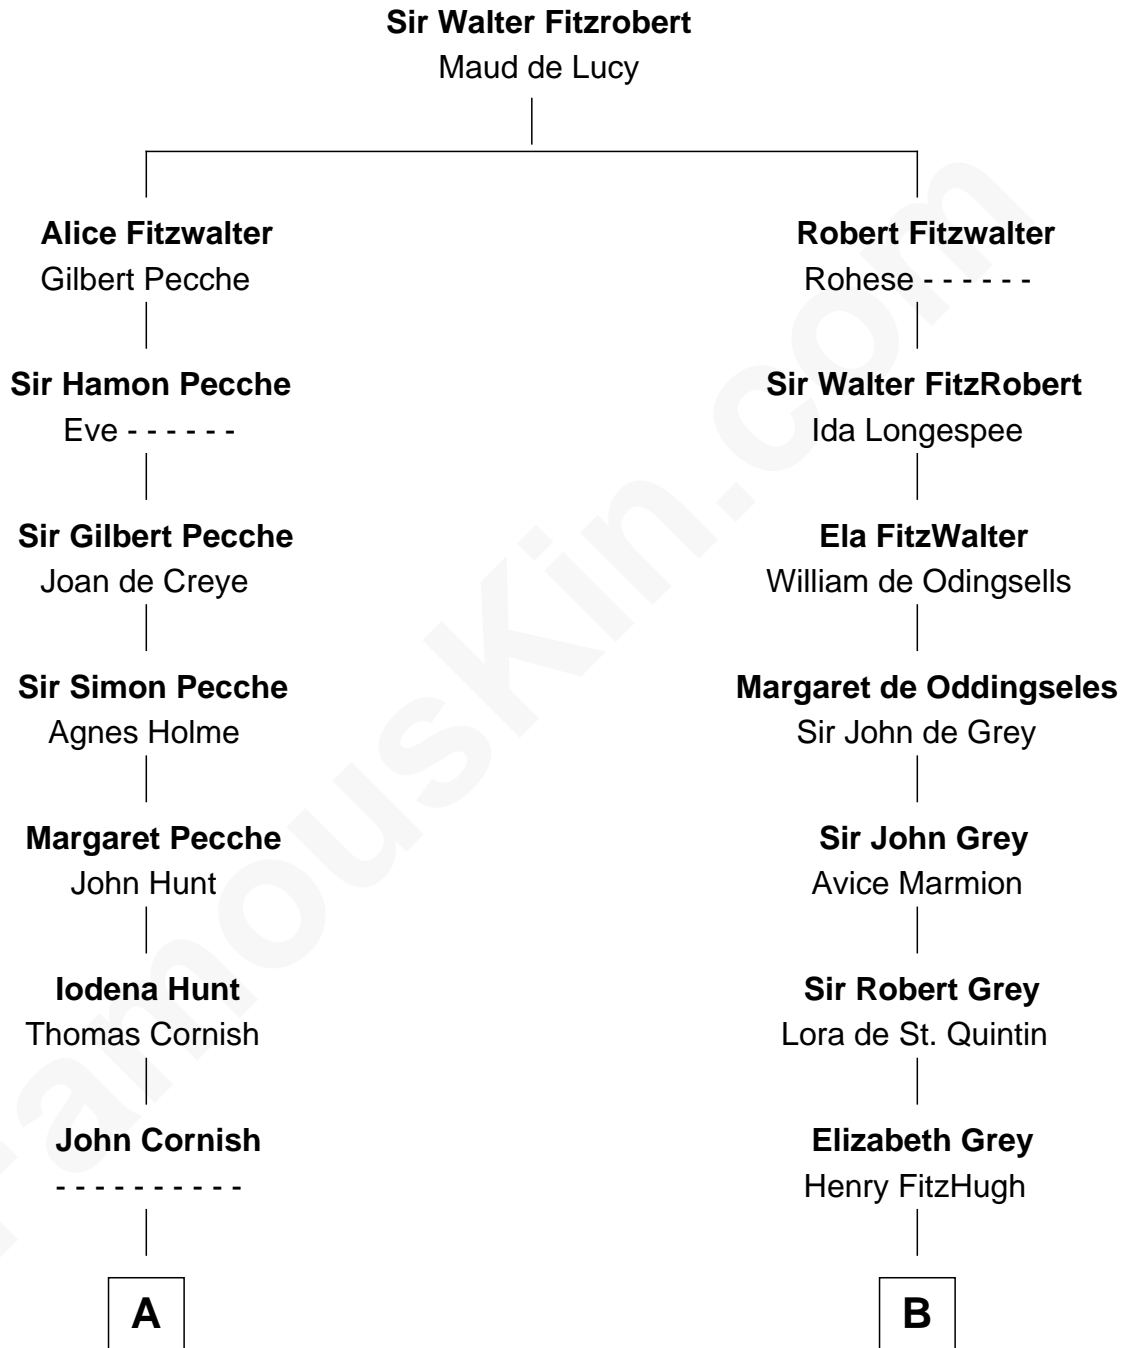

## Relationship Chart of

### General William Whipple

*Signer of the Declaration of Independence*

16th cousin 5 times removed of

**Henry Lee III**

*9th Governor of Virginia*

**C**

**Henry Corbin**  
Alice Eltonhead

**Laetitia Corbin**  
Richard Lee